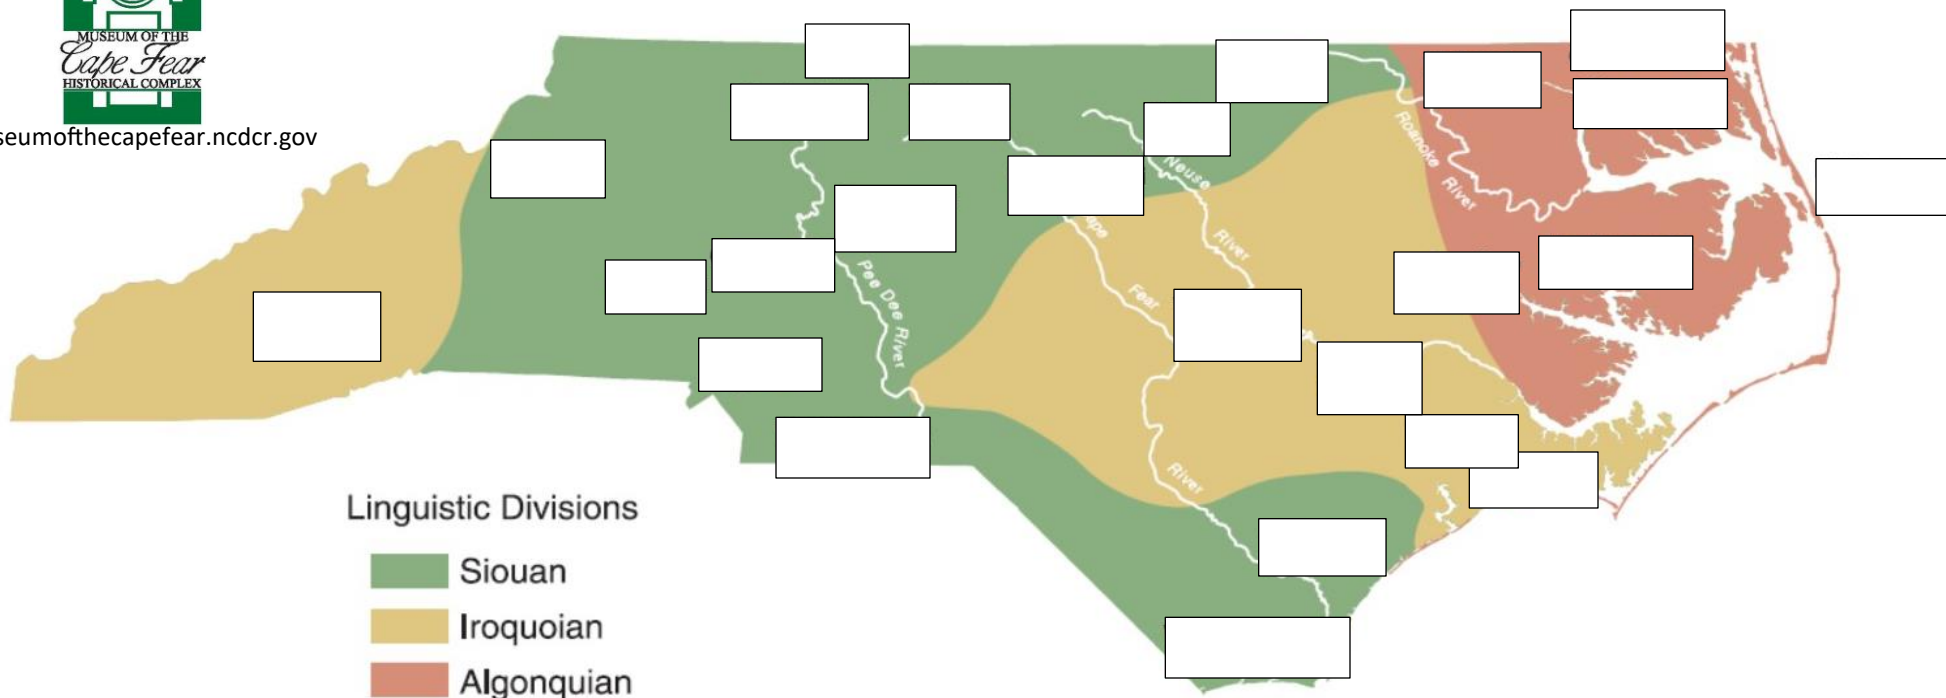

museumofthecapefear.ncdcr.gov

# North Carolina Tribal Map Worksheet

How well do you know North Carolina American Indian tribes and where they were located? From the list below, choose a tribe and write or type the name in the appropriate box above. (They are not in any order and there is a name for each box.)

- |          |            |            |         |            |
|----------|------------|------------|---------|------------|
| Keyauwee | Occaneechi | Sissipahaw | Waxhaw  | Coree      |
| Chowanoc | Weapemeoc  | Catawba    | Sugeree | Cheraw     |
| Meherrin | Tuscarora  | Waccamaw   | Eno     | Machapunga |
| Saura    | Cape Fear  | Cherokee   | Woccon  | Pamlico    |
| Saponi   | Hatteras   | Tutelo     | Shakori | Neusiok    |

NOTE: The answer sheet is available on the museum's Home-Bound History webpage. Before you look at the answer sheet, look up some of the tribes so you can learn a little about them, including the area they lived. <https://museumofthecapefear.ncdcr.gov/home-bound-history>