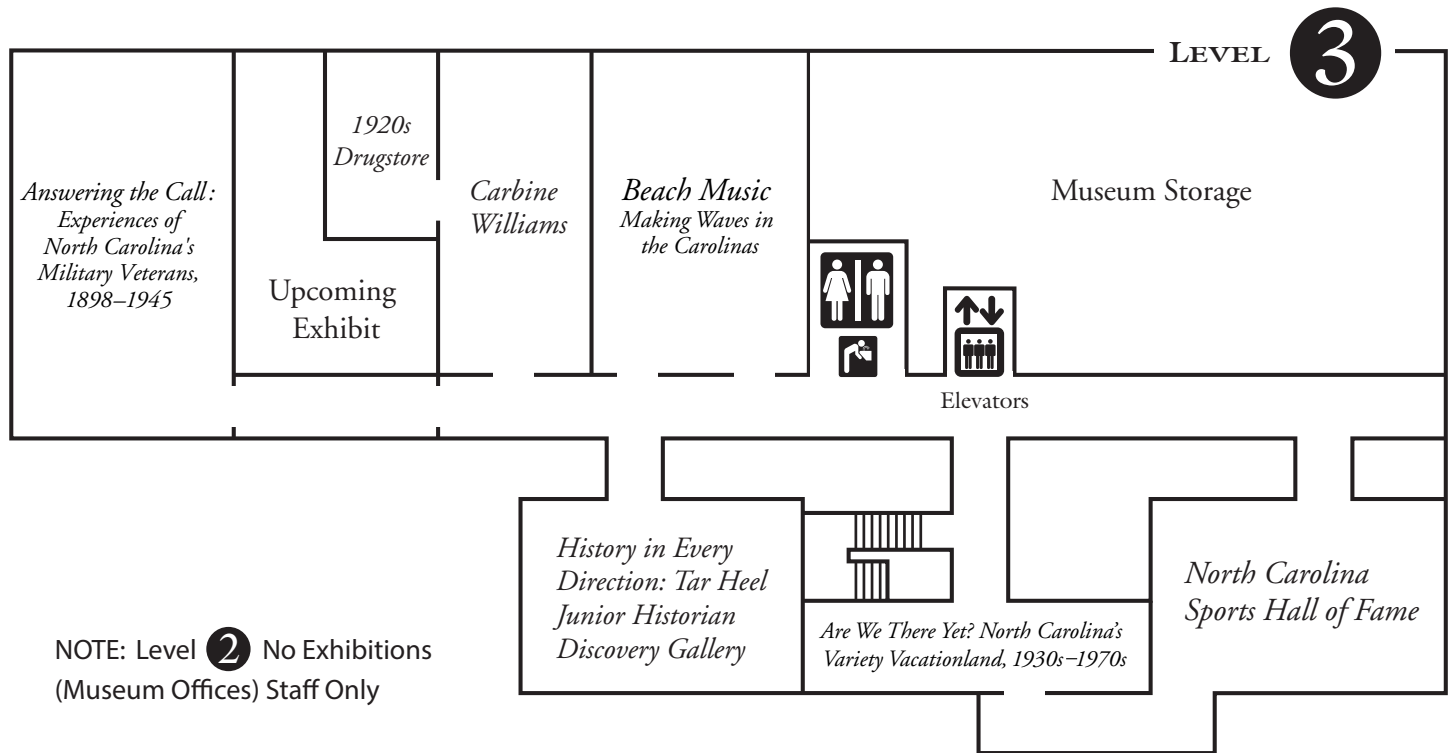

Helpful guidelines

- Food and drinks are not permitted in the galleries.
- Photography is permitted, unless otherwise posted.
- Children under 16 must be accompanied by an adult.
- Please avoid touching the artifacts.

Follow the "Three Ws":

WEAR a cloth mask over your nose and mouth (for ages 3 and up),

WAIT at least 6 feet away from others, and

WASH your hands often or use hand sanitizer.

NORTH CAROLINA
MUSEUM OF HISTORY

A Smithsonian Affiliate

Visit us at: ncmuseumofhistory.org

NOTE: Level **2** No Exhibitions (Museum Offices) Staff Only