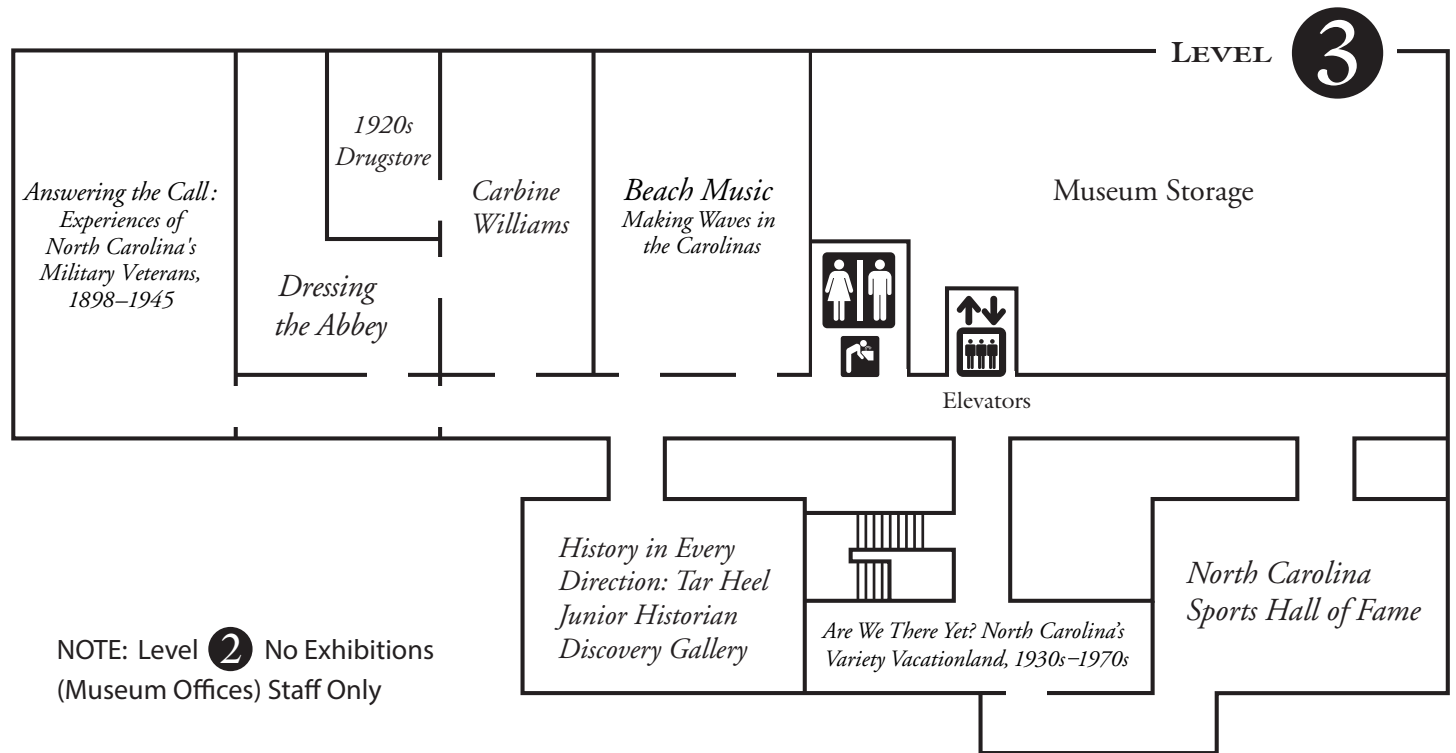

Helpful guidelines

- Food and drinks are not permitted in the galleries.
- Photography is permitted, unless otherwise posted.
- Children under 16 must be accompanied by an adult.
- Please avoid touching the artifacts.

Follow the "Three Ws":

WEAR a cloth mask over your nose and mouth (for ages 3 and up),

WAIT at least 6 feet away from others, and

WASH your hands often or use hand sanitizer.

NORTH CAROLINA
MUSEUM OF HISTORY

A Smithsonian Affiliate

Visit us at: ncmuseumofhistory.org

NOTE: Level **2** No Exhibitions (Museum Offices) Staff Only