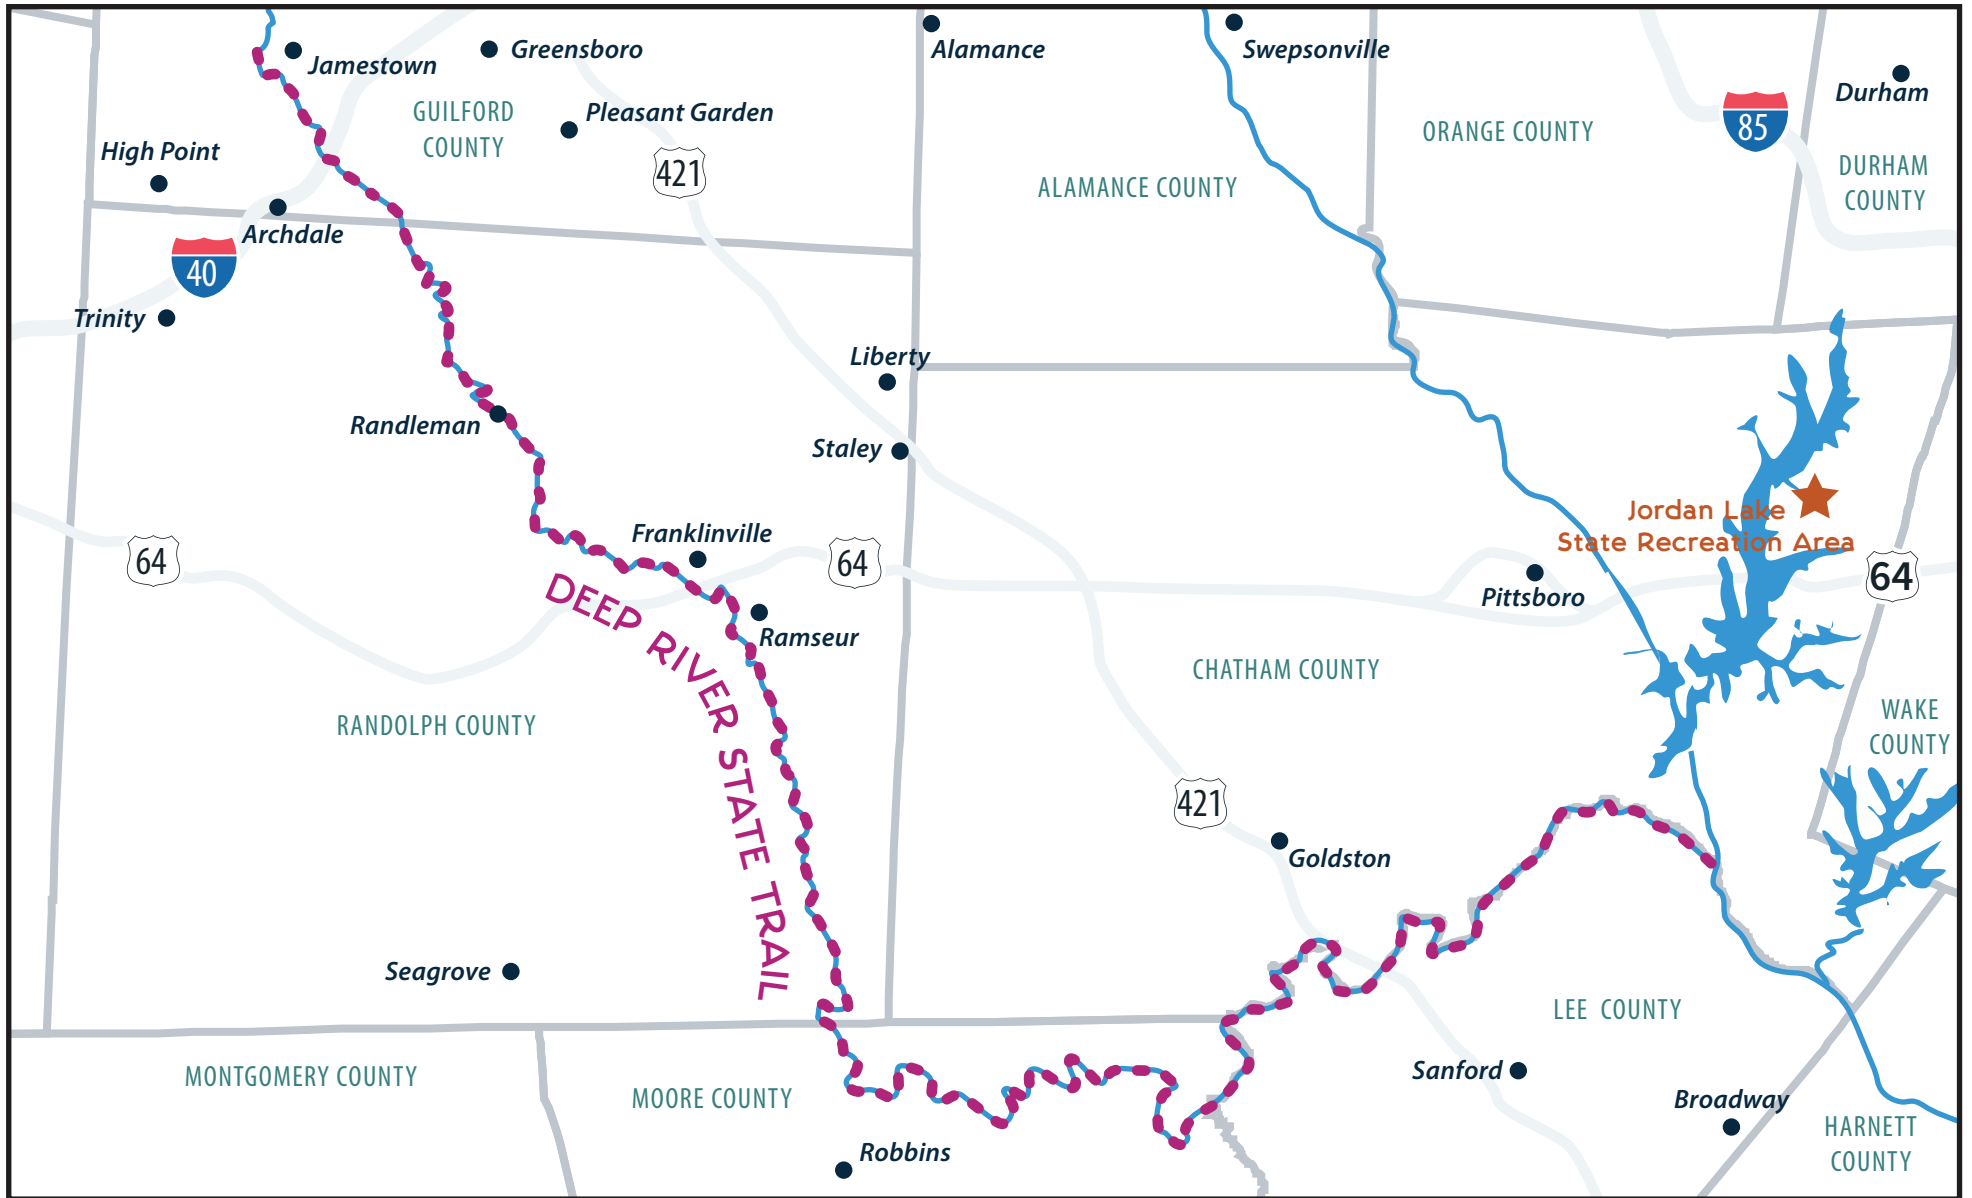

# DEEP RIVER STATE TRAIL

north carolina state parks

# NC TRAILS

## LEGEND

--- Planned Trail

— County Line

★ State Park

● City

~ Water