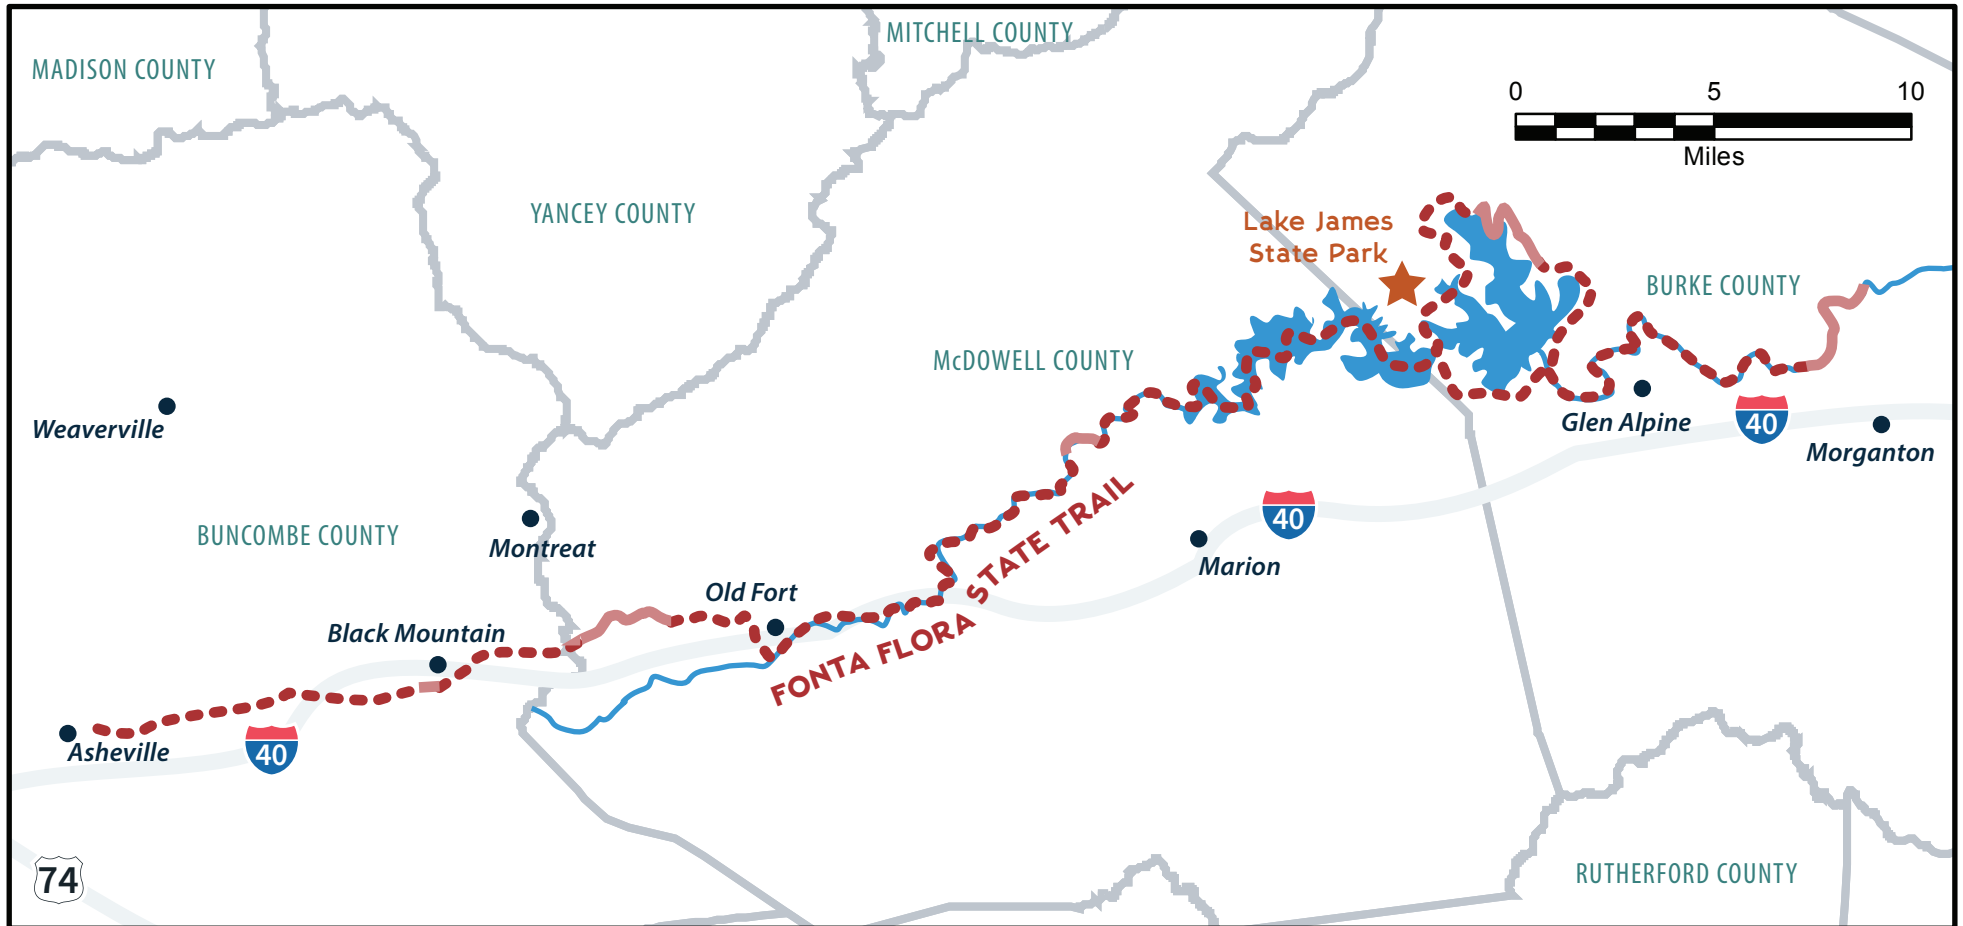

FONTA FLORA STATE TRAIL

LEGEND

- Existing Trail
- Planned Trail
- County Line
- City
- State Park
- Water