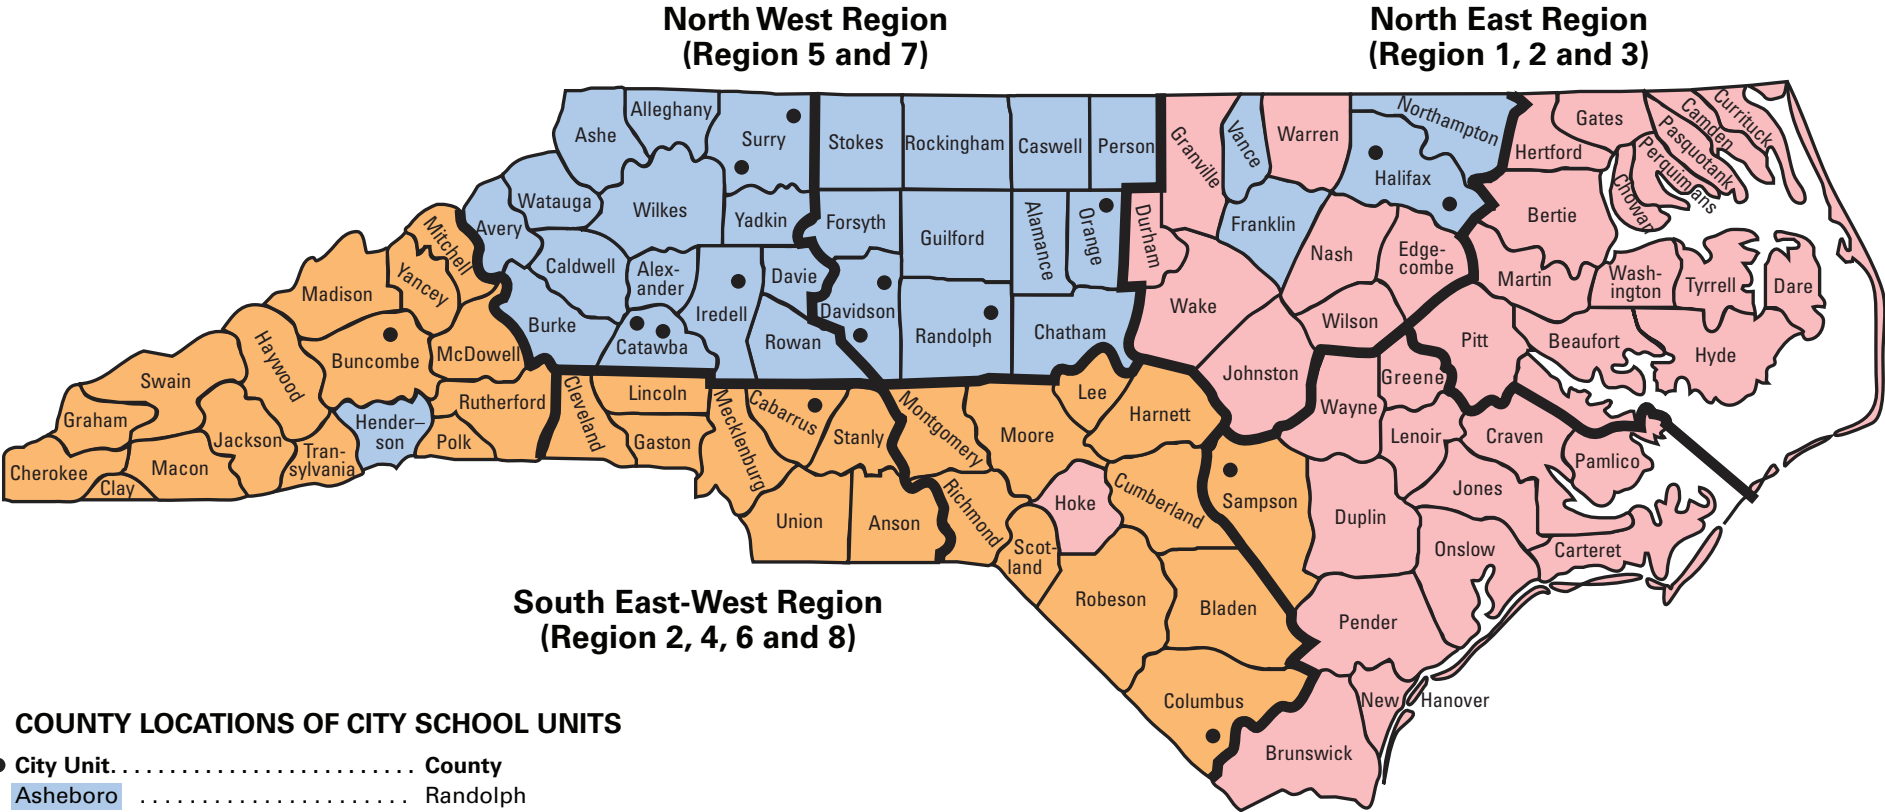

MIGRANT EDUCATION PROGRAM

Regional Data Specialists LEAs

COUNTY LOCATIONS OF CITY SCHOOL UNITS

● City Unit	County
Asheboro	Randolph
Asheville	Buncombe
Chapel Hill/Carroboro	Orange
Clinpton	Sampson
Elizabeth	Pasquotank
Elkin	Surry
Hickory	Catawba
Kannapolis	Cabarrus
Lexington	Davidson
Mooreville	Iredell
Mount Airy	Surry
Newton-Conover	Catawba
Roanoke Rapids	Halifax
Thomasville	Davidson
Weldon	Halifax
Whiteville	Columbus