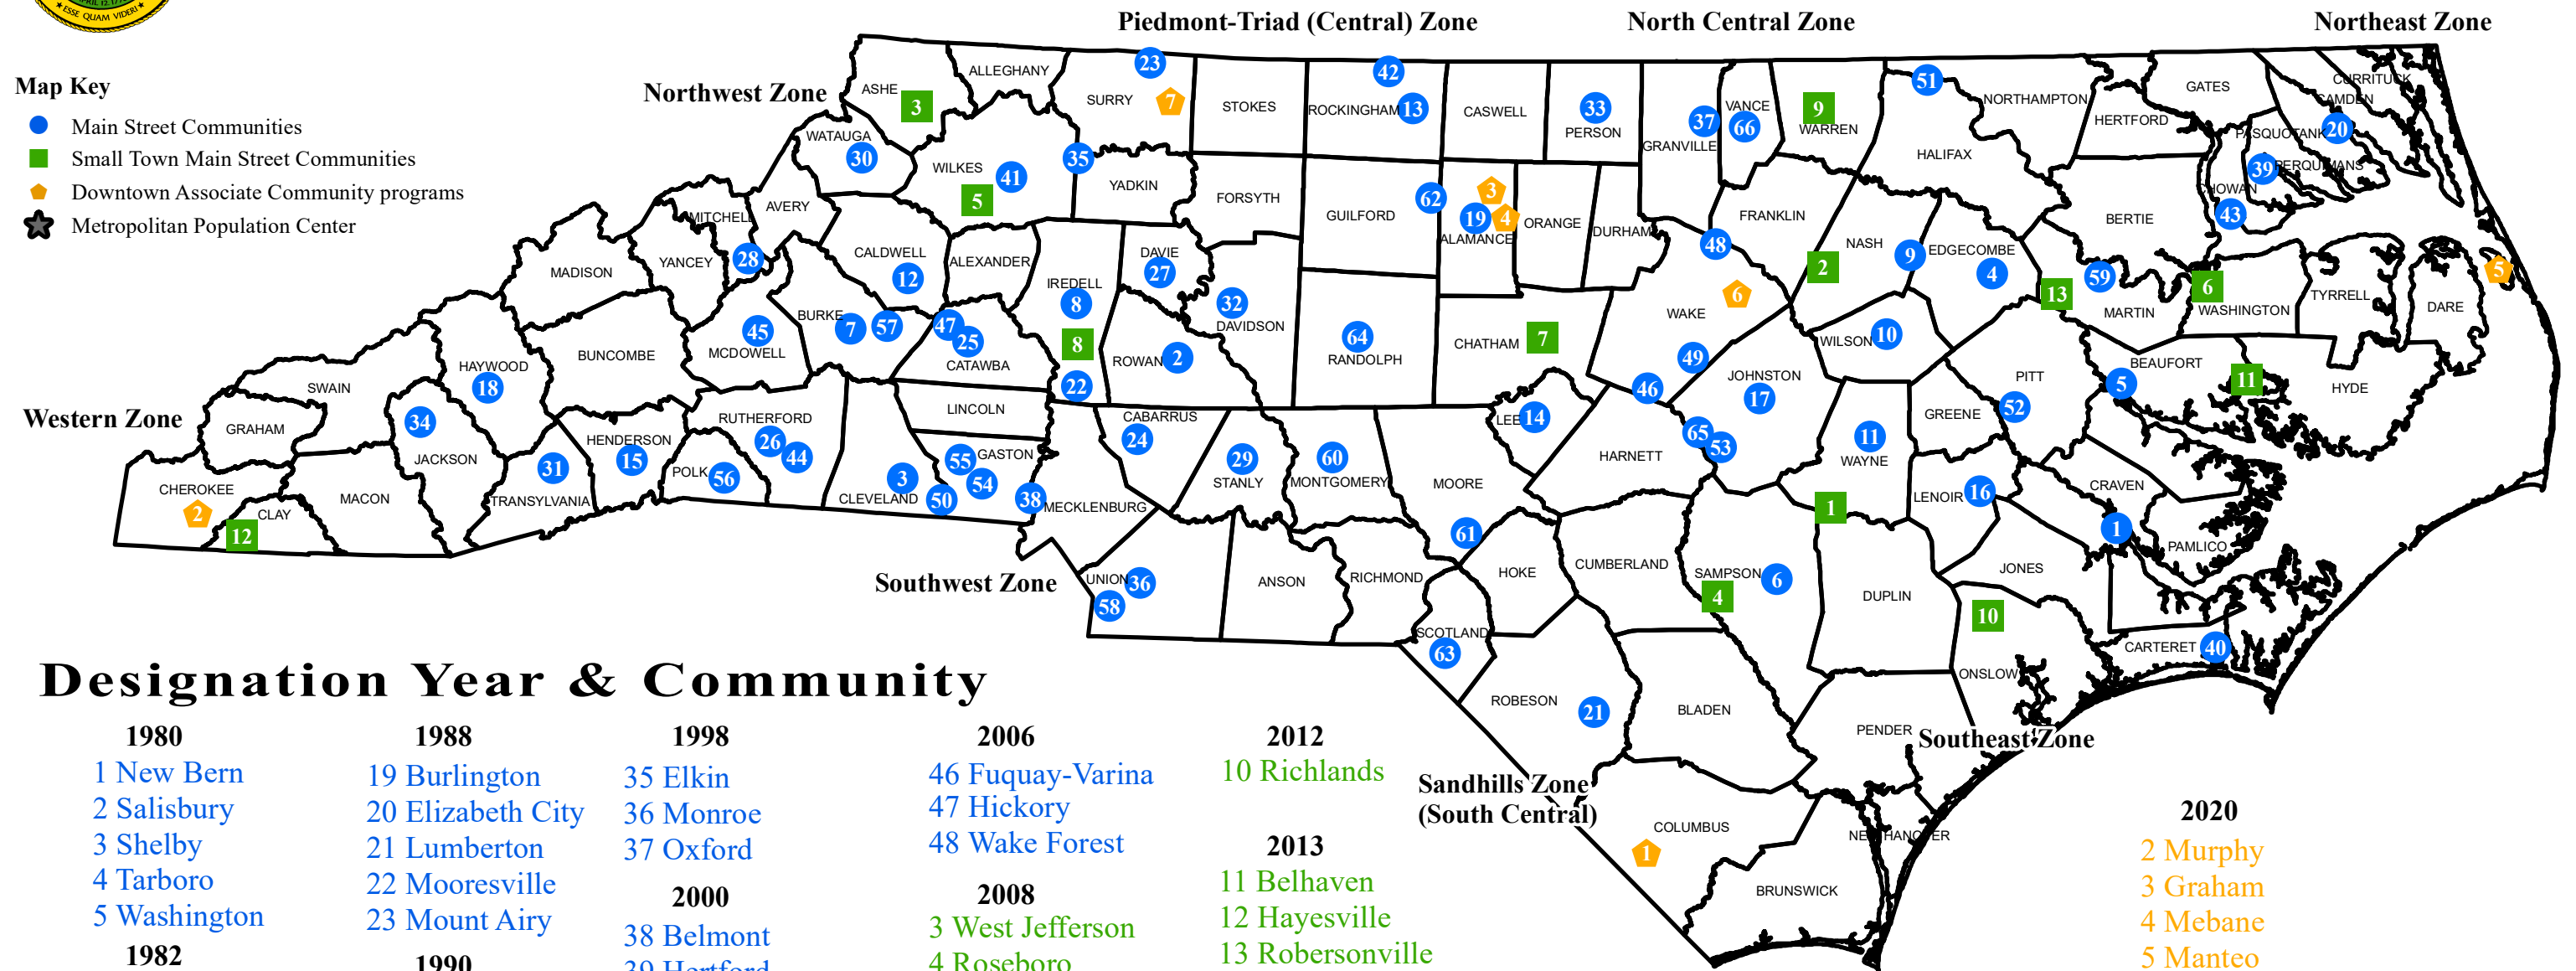

# North Carolina Main Street and Small Town Main Street Communities

- Map Key**
- Main Street Communities
  - Small Town Main Street Communities
  - ◆ Downtown Associate Community programs
  - ★ Metropolitan Population Center

### 1980

- 1 New Bern
- 2 Salisbury
- 3 Shelby
- 4 Tarboro
- 5 Washington

### 1982

- 6 Clinton
- 7 Morganton
- 8 Statesville
- 9 Rocky Mount
- 10 Wilson