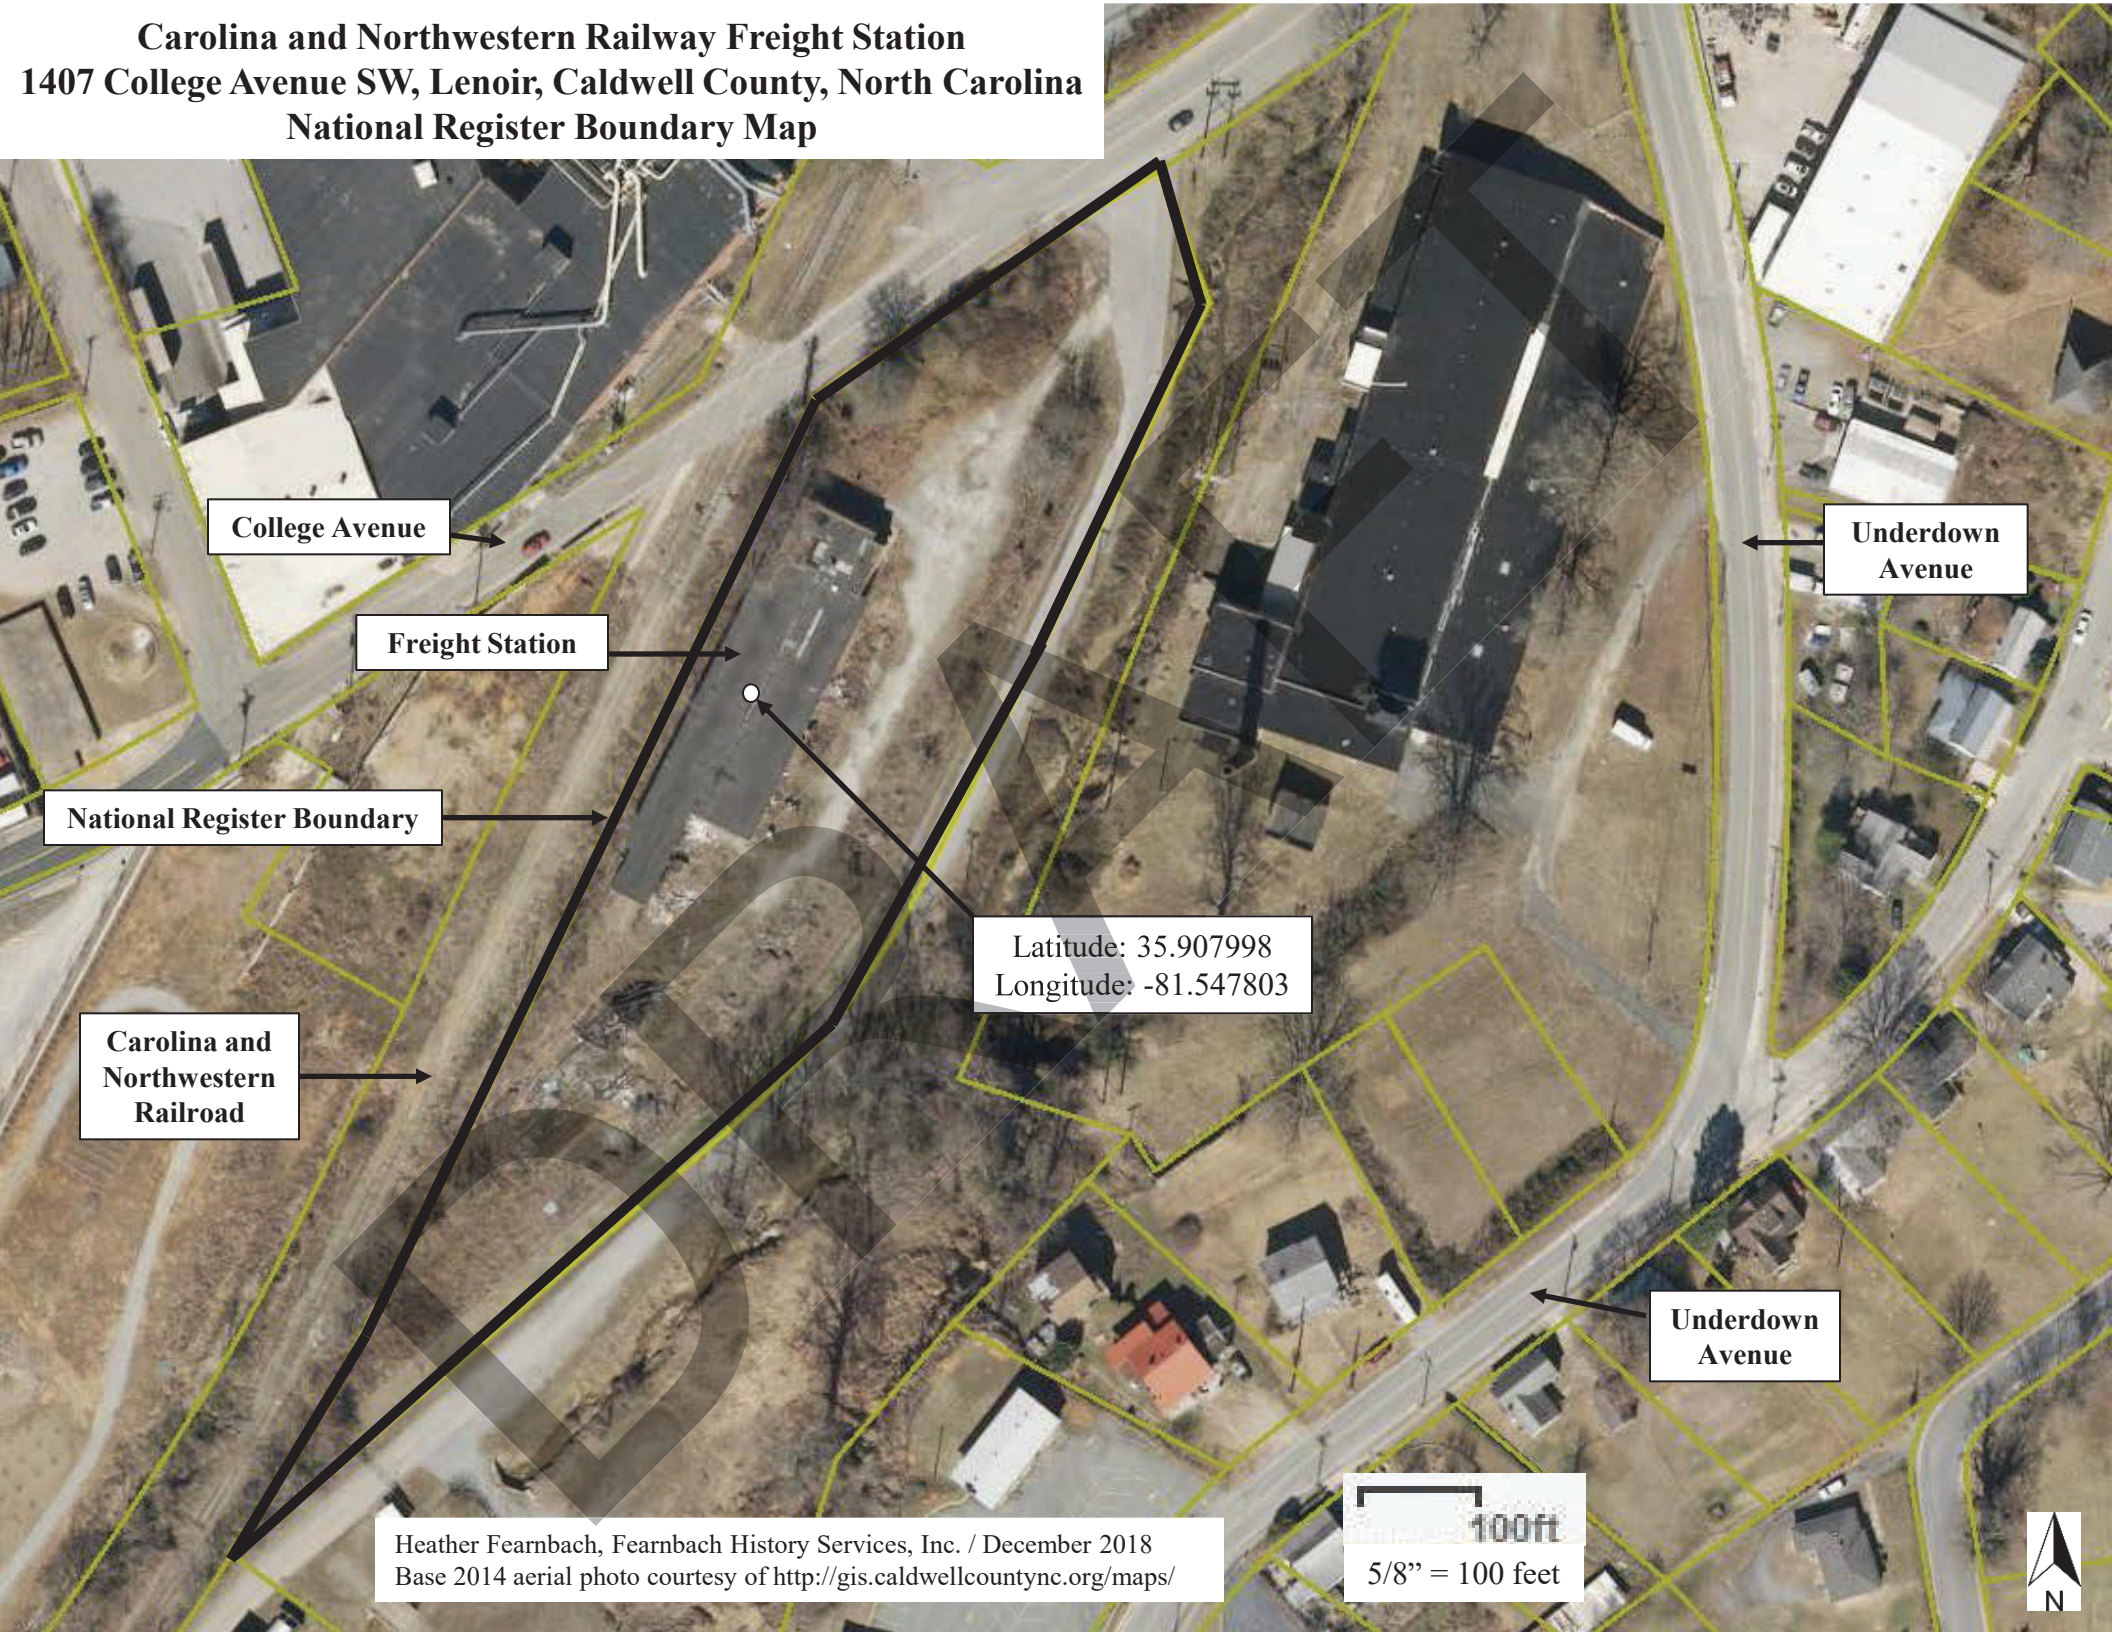

Carolina and Northwestern Railway Freight Station
1407 College Avenue SW, Lenoir, Caldwell County, North Carolina
National Register Boundary Map

College Avenue

Freight Station

National Register Boundary

Carolina and
Northwestern
Railroad

Underdown
Avenue

Latitude: 35.907998
Longitude: -81.547803

Underdown
Avenue

Heather Fearnbach, Fearnbach History Services, Inc. / December 2018
Base 2014 aerial photo courtesy of <http://gis.caldwellcountync.org/maps/>

100ft
5/8" = 100 feet