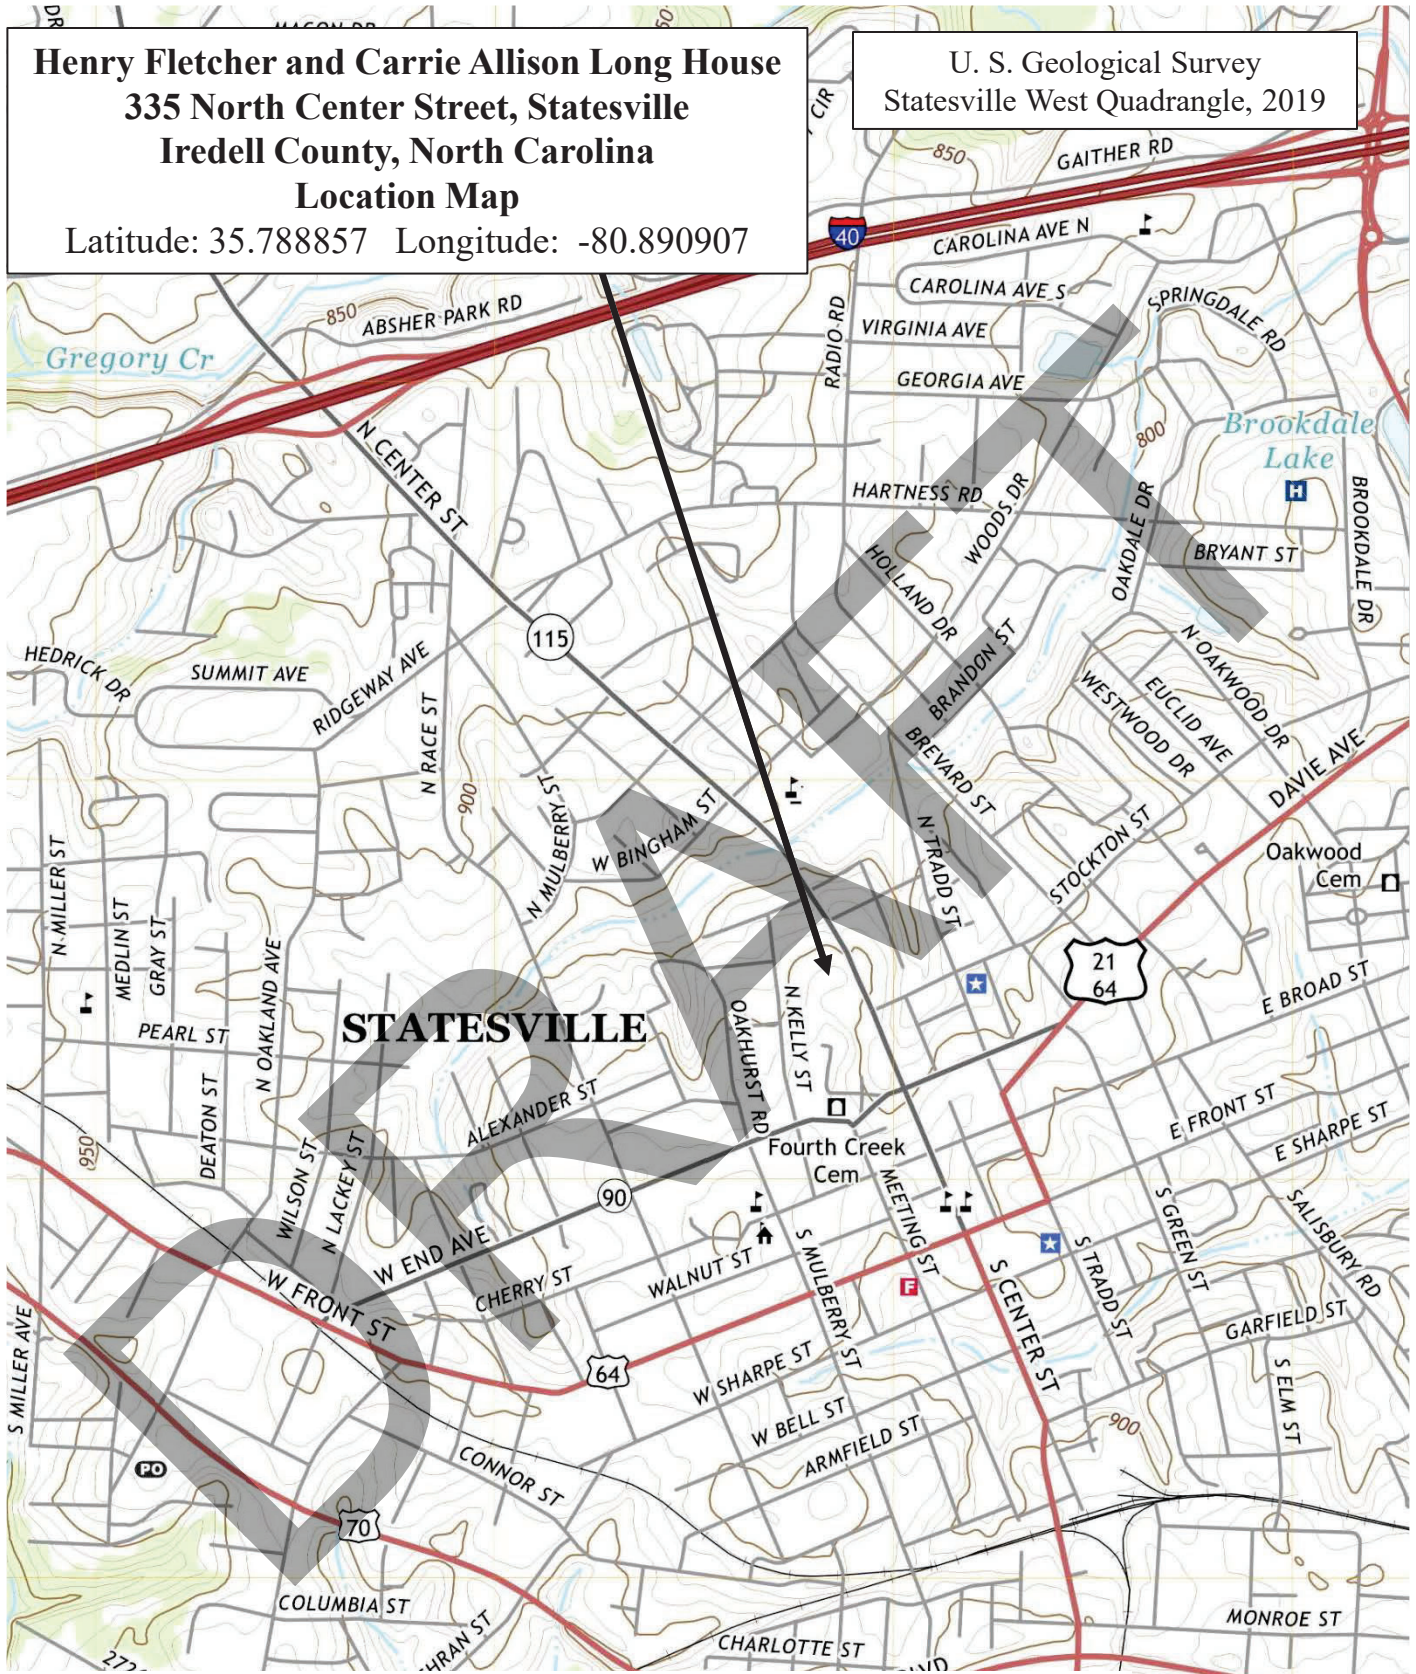

Henry Fletcher and Carrie Allison Long House
335 North Center Street, Statesville
Iredell County, North Carolina
Location Map

Latitude: 35.788857 Longitude: -80.890907

U. S. Geological Survey
Statesville West Quadrangle, 2019

SCALE 1:24 000