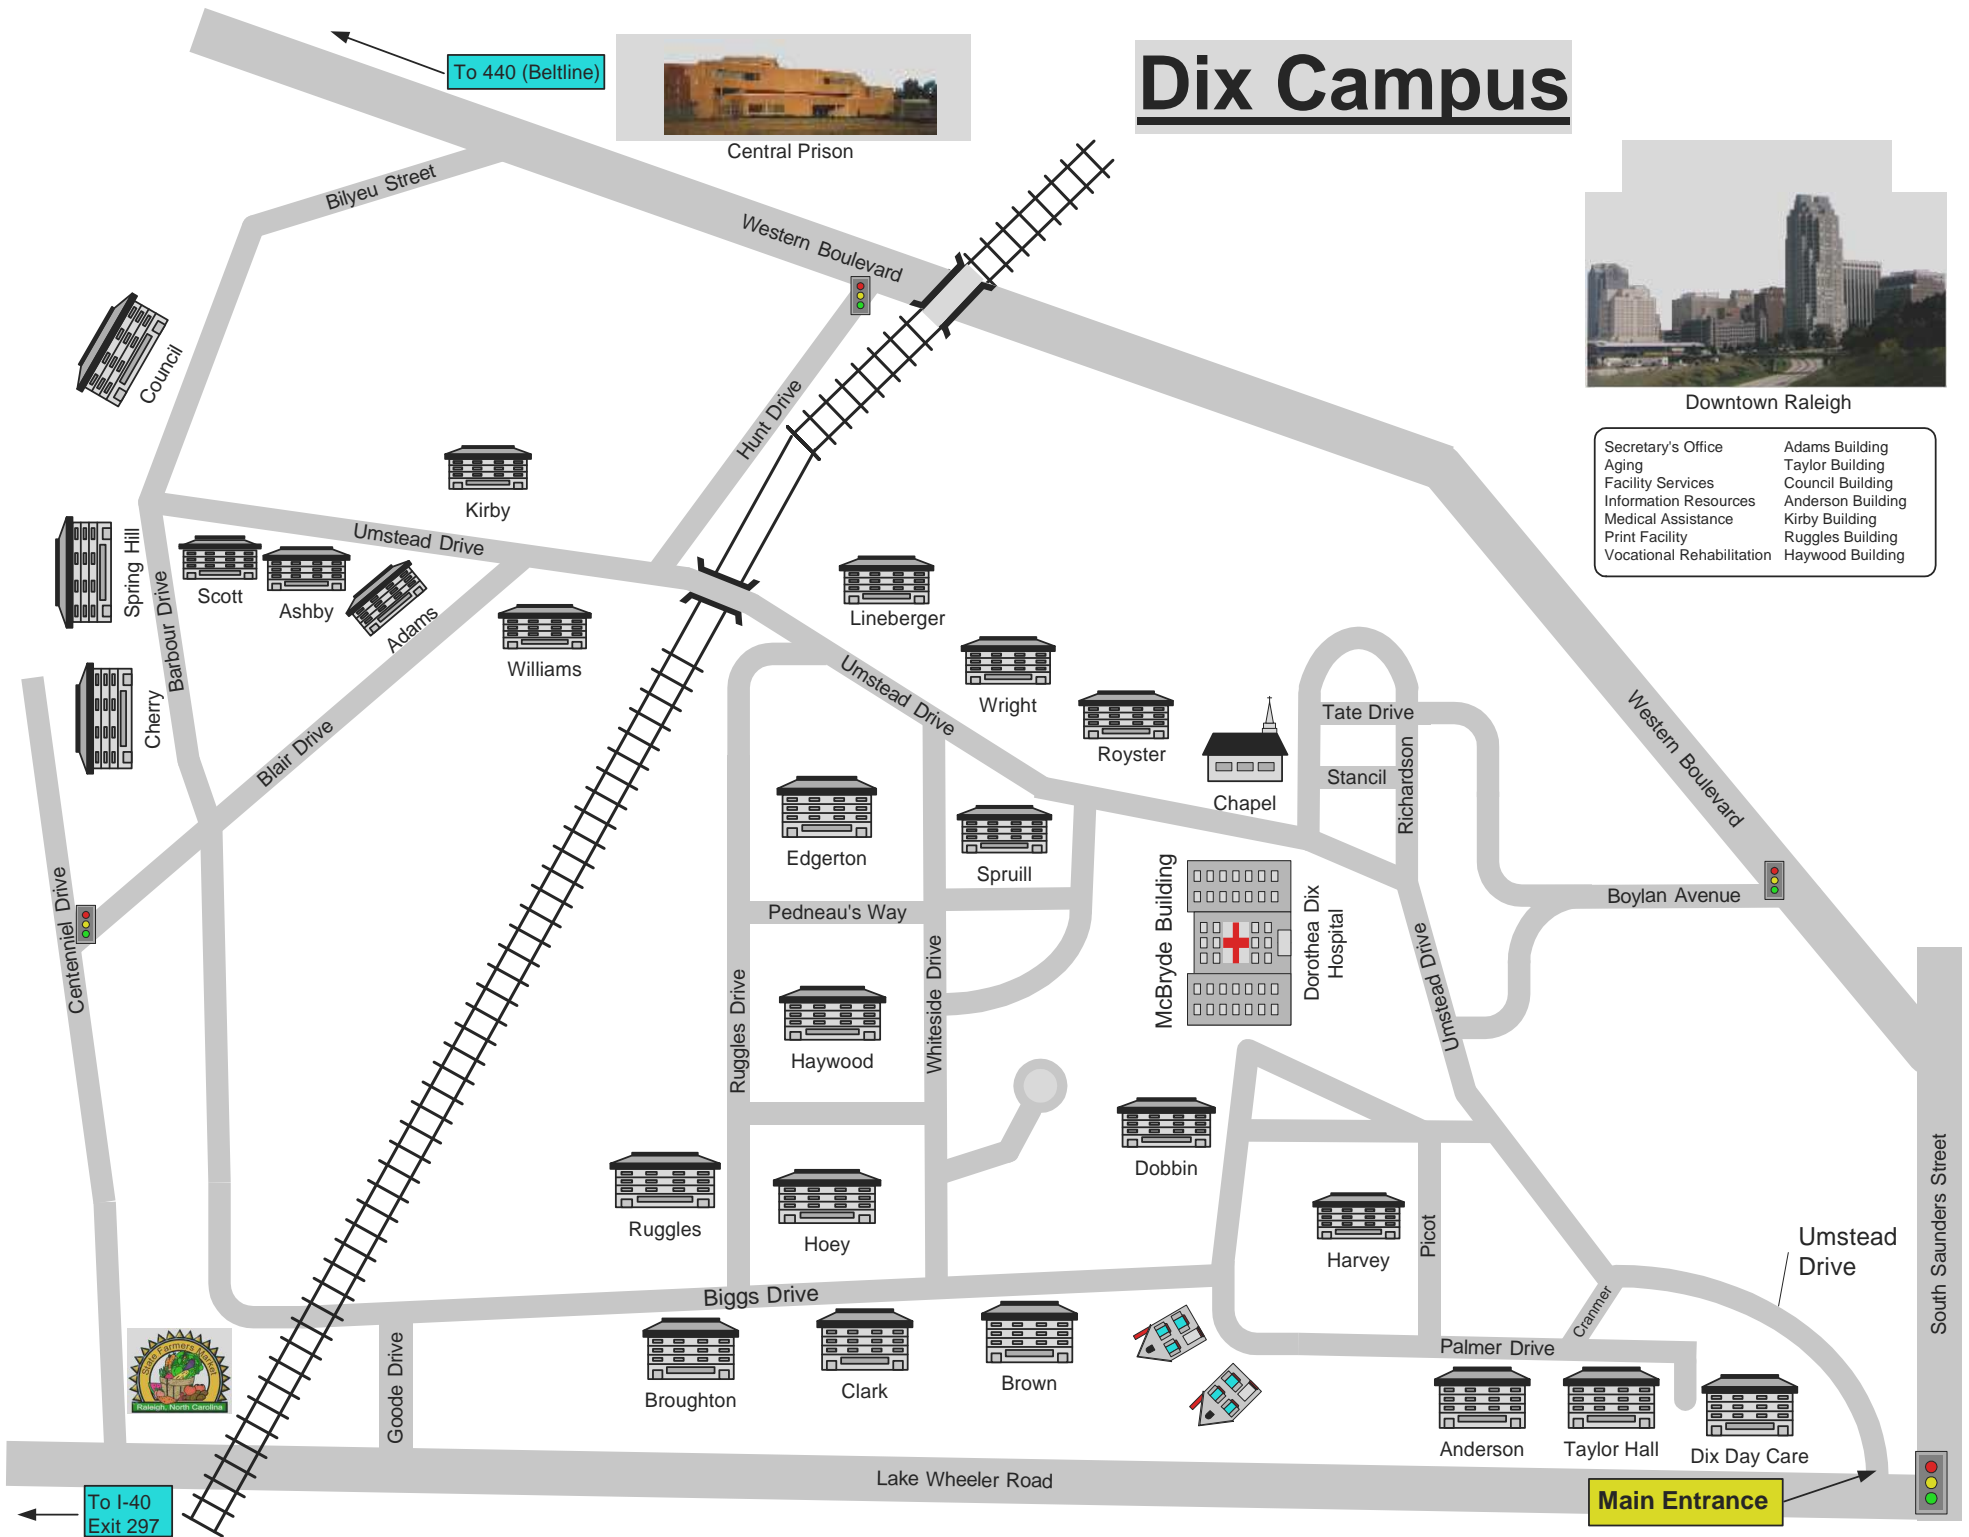

Dix Campus

Central Prison

Downtown Raleigh

- | | |
|---------------------------|-------------------|
| Secretary's Office | Adams Building |
| Aging | Taylor Building |
| Facility Services | Council Building |
| Information Resources | Anderson Building |
| Medical Assistance | Kirby Building |
| Print Facility | Ruggles Building |
| Vocational Rehabilitation | Haywood Building |

STATE OF NORTH CAROLINA