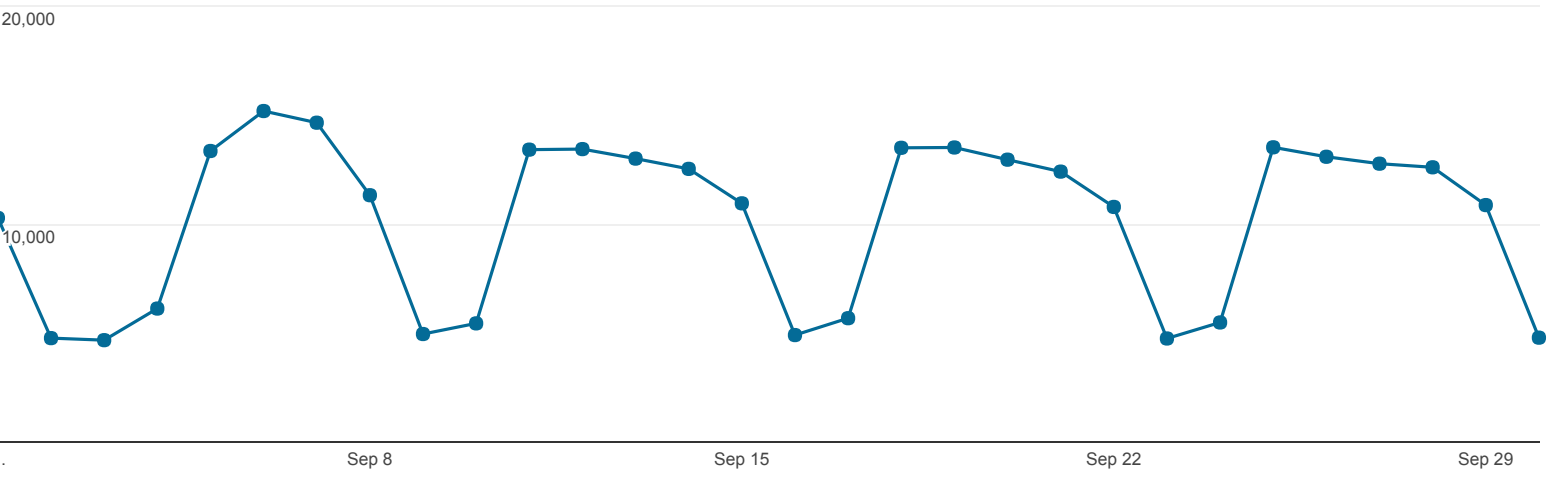

Active Users

Sep 1, 2017 - Sep 30, 2017

All Users 100.00% Users

Active Users

- 1 Day Active Users
- 7 Day Active Users
- 14 Day Active Users
- 30 Day Active Users

1 Day Active Users

4,781
% of Total: 100.00% (4,781)

7 Day Active Users

62,385
% of Total: 100.00% (62,385)

14 Day Active Users

118,281
% of Total: 100.00% (118,281)

30 Day Active Users

234,989
% of Total: 100.00% (234,989)