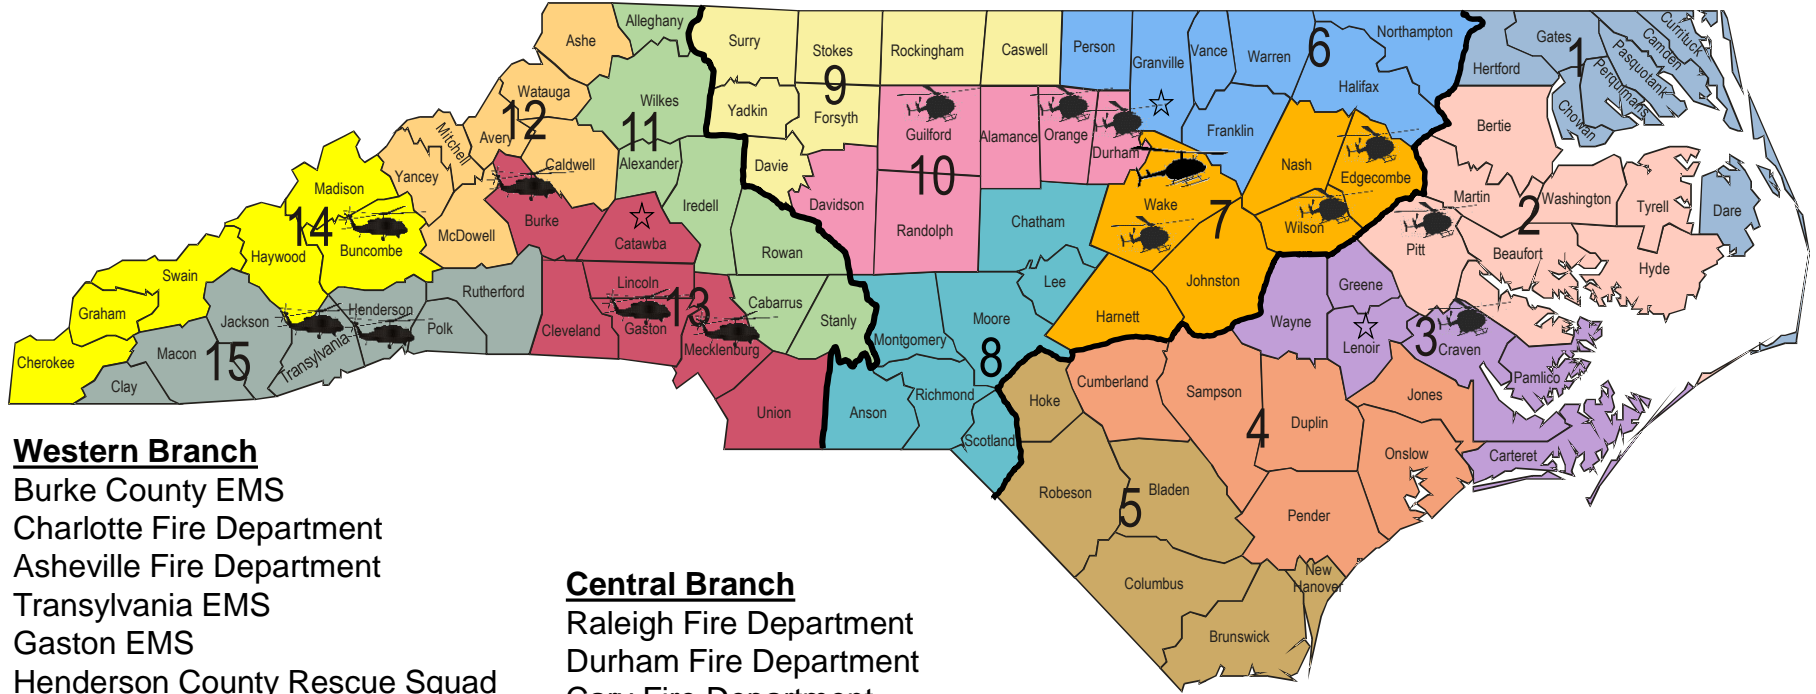

North Carolina Division of Emergency Management Helo-Aquatic Rescue Teams

Western Branch

- Burke County EMS
- Charlotte Fire Department
- Asheville Fire Department
- Transylvania EMS
- Gaston EMS
- Henderson County Rescue Squad

Central Branch

- Raleigh Fire Department
- Durham Fire Department
- Cary Fire Department
- REDS Team (Wilson Co.)
- Rocky Mount Fire Department
- Greensboro Department (NCTF6)
- South Orange Rescue Squad

Eastern Branch

- New Bern Fire Department
- Greenville Fire & Rescue

UH60 Blackhawk

LUH 72 Lakota

Bell 407