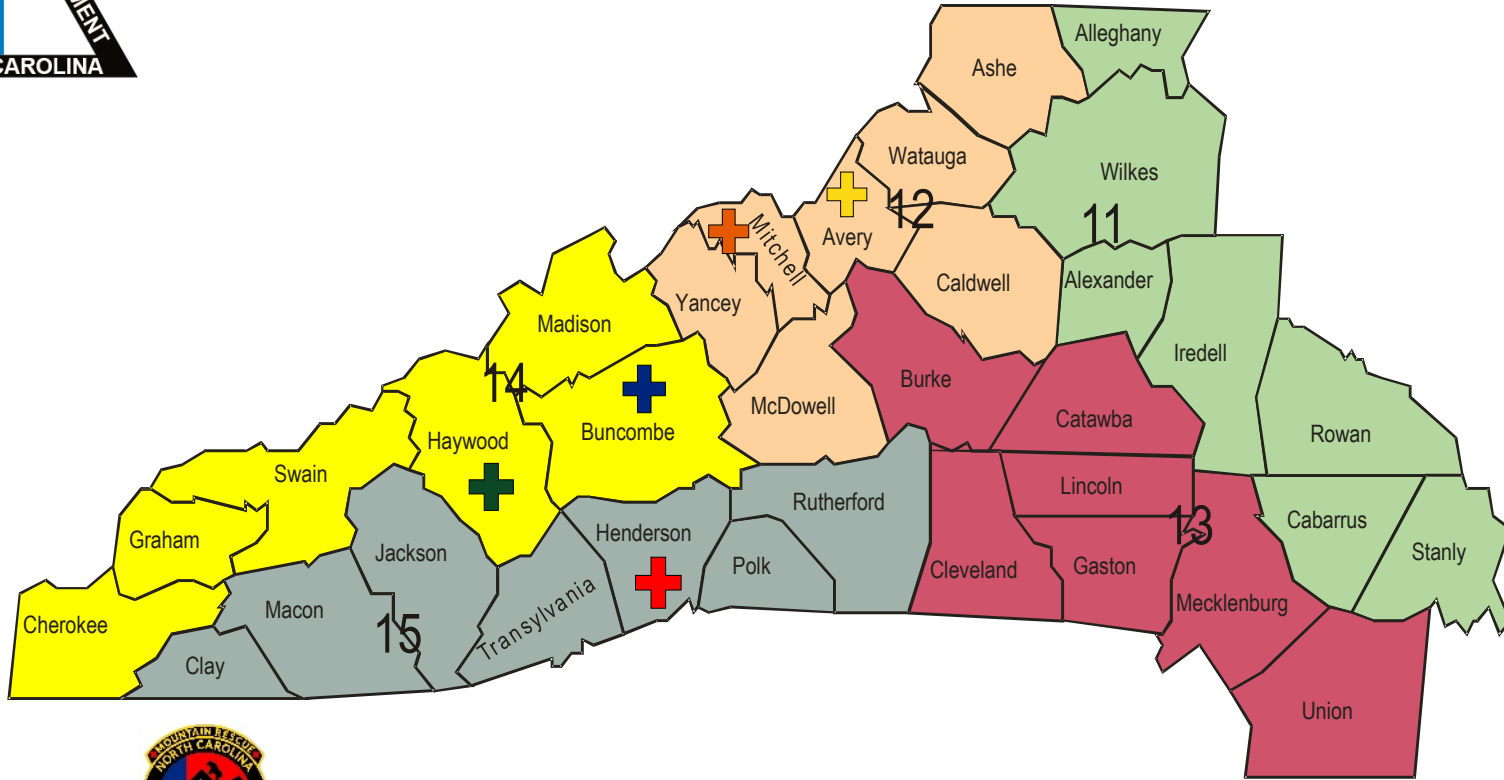

NC Mountain Rescue Team Locations

NC-MRT-1- Avery County

NC-MRT-2- Mitchell County

NC-MRT-3- Buncombe County

NC-MRT-4- Haywood County

NC-MRT-5- Henderson County