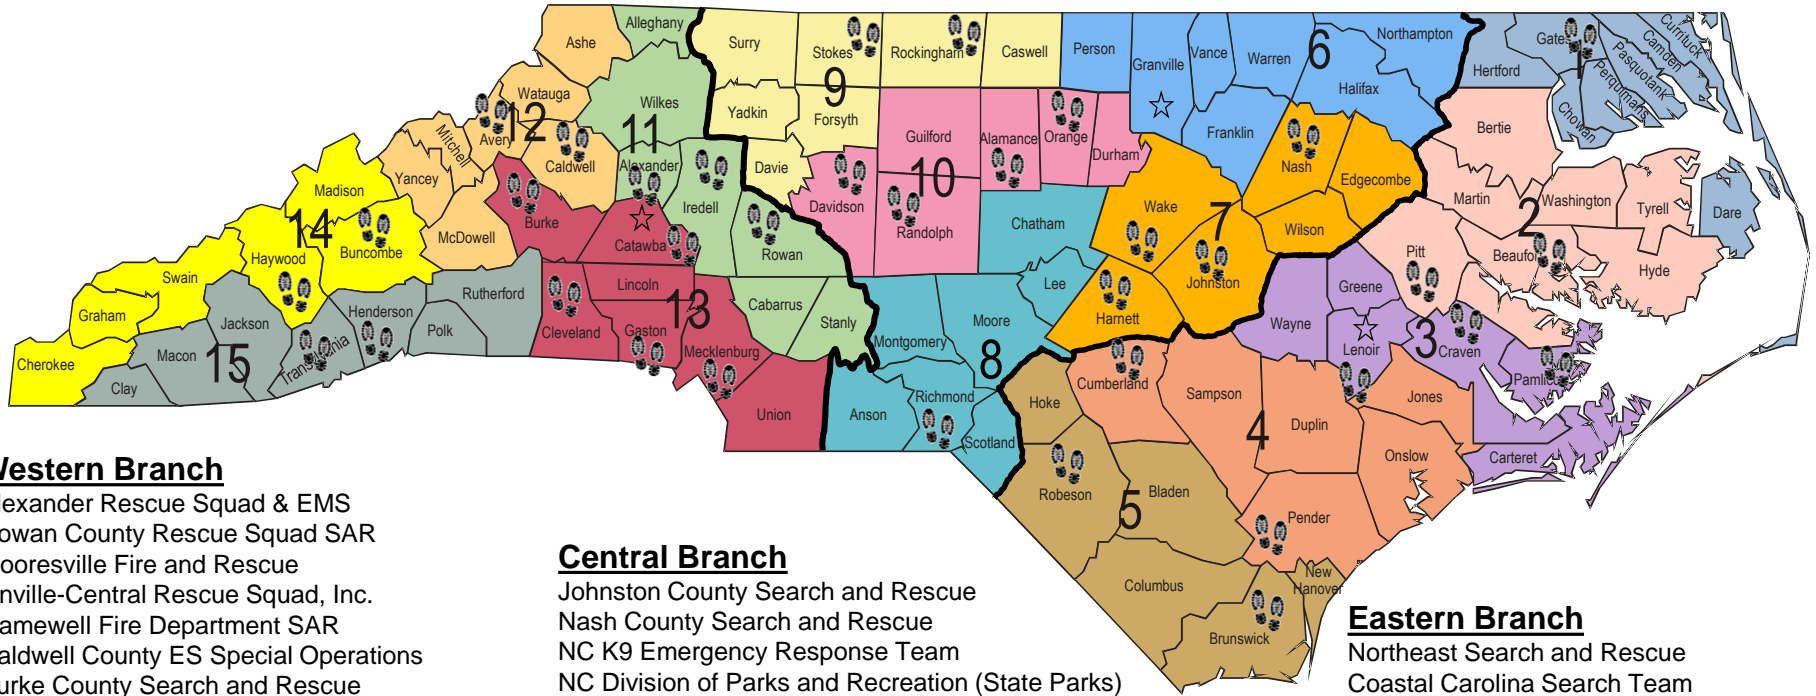

# North Carolina Division of Emergency Management Wilderness SAR Teams

### Western Branch

- Alexander Rescue Squad & EMS
- Rowan County Rescue Squad SAR
- Mooresville Fire and Rescue
- Linville-Central Rescue Squad, Inc.
- Gamewell Fire Department SAR
- Caldwell County ES Special Operations
- Burke County Search and Rescue
- Catawba County Sheriff's Office
- Cleveland County FIRST Team
- Shelby Fire Department
- Gaston EMS & Search and Rescue
- Charlotte Fire Department
- Black Mountain Fire Department SAR
- Buncombe County Rescue Squad
- Haywood County Search and Rescue
- Southern Pride SAR Dogs
- Transylvania County EM - ERT
- Henderson County Rescue Squad

### Central Branch

- Johnston County Search and Rescue
- Nash County Search and Rescue
- NC K9 Emergency Response Team
- NC Division of Parks and Recreation (State Parks) REDS Team
- Wake Canine Search and Rescue, Inc.
- NC Troopers Association
- Harnett County Search and Rescue
- Pineland Search and Rescue
- Rockingham County Search and Rescue Team
- NC Project Lifesaver Specialized Team
- Alamance County Rescue
- Thomasville Rescue Squad
- Ash-Rand Rescue Squad & EMS
- South Orange Rescue Squad

### Eastern Branch

- Northeast Search and Rescue
- Coastal Carolina Search Team
- Greenville Fire & Rescue
- Chocowinity EMS
- No.9 Township Fire and Rescue
- Dover VFD Search & Rescue
- Cove City Fire & Rescue
- Pamlico County Emergency Management
- Lenoir County Sheriff's Office
- Cumberland County Sheriff's Office
- Hope Mills Fire Department
- Pender Search and Rescue (PENSAR)
- Brunswick Search and Rescue Inc.
- Brunswick County Technical Rescue
- Shalotte Fire & Rescue
- Robeson County Search and Rescue Team