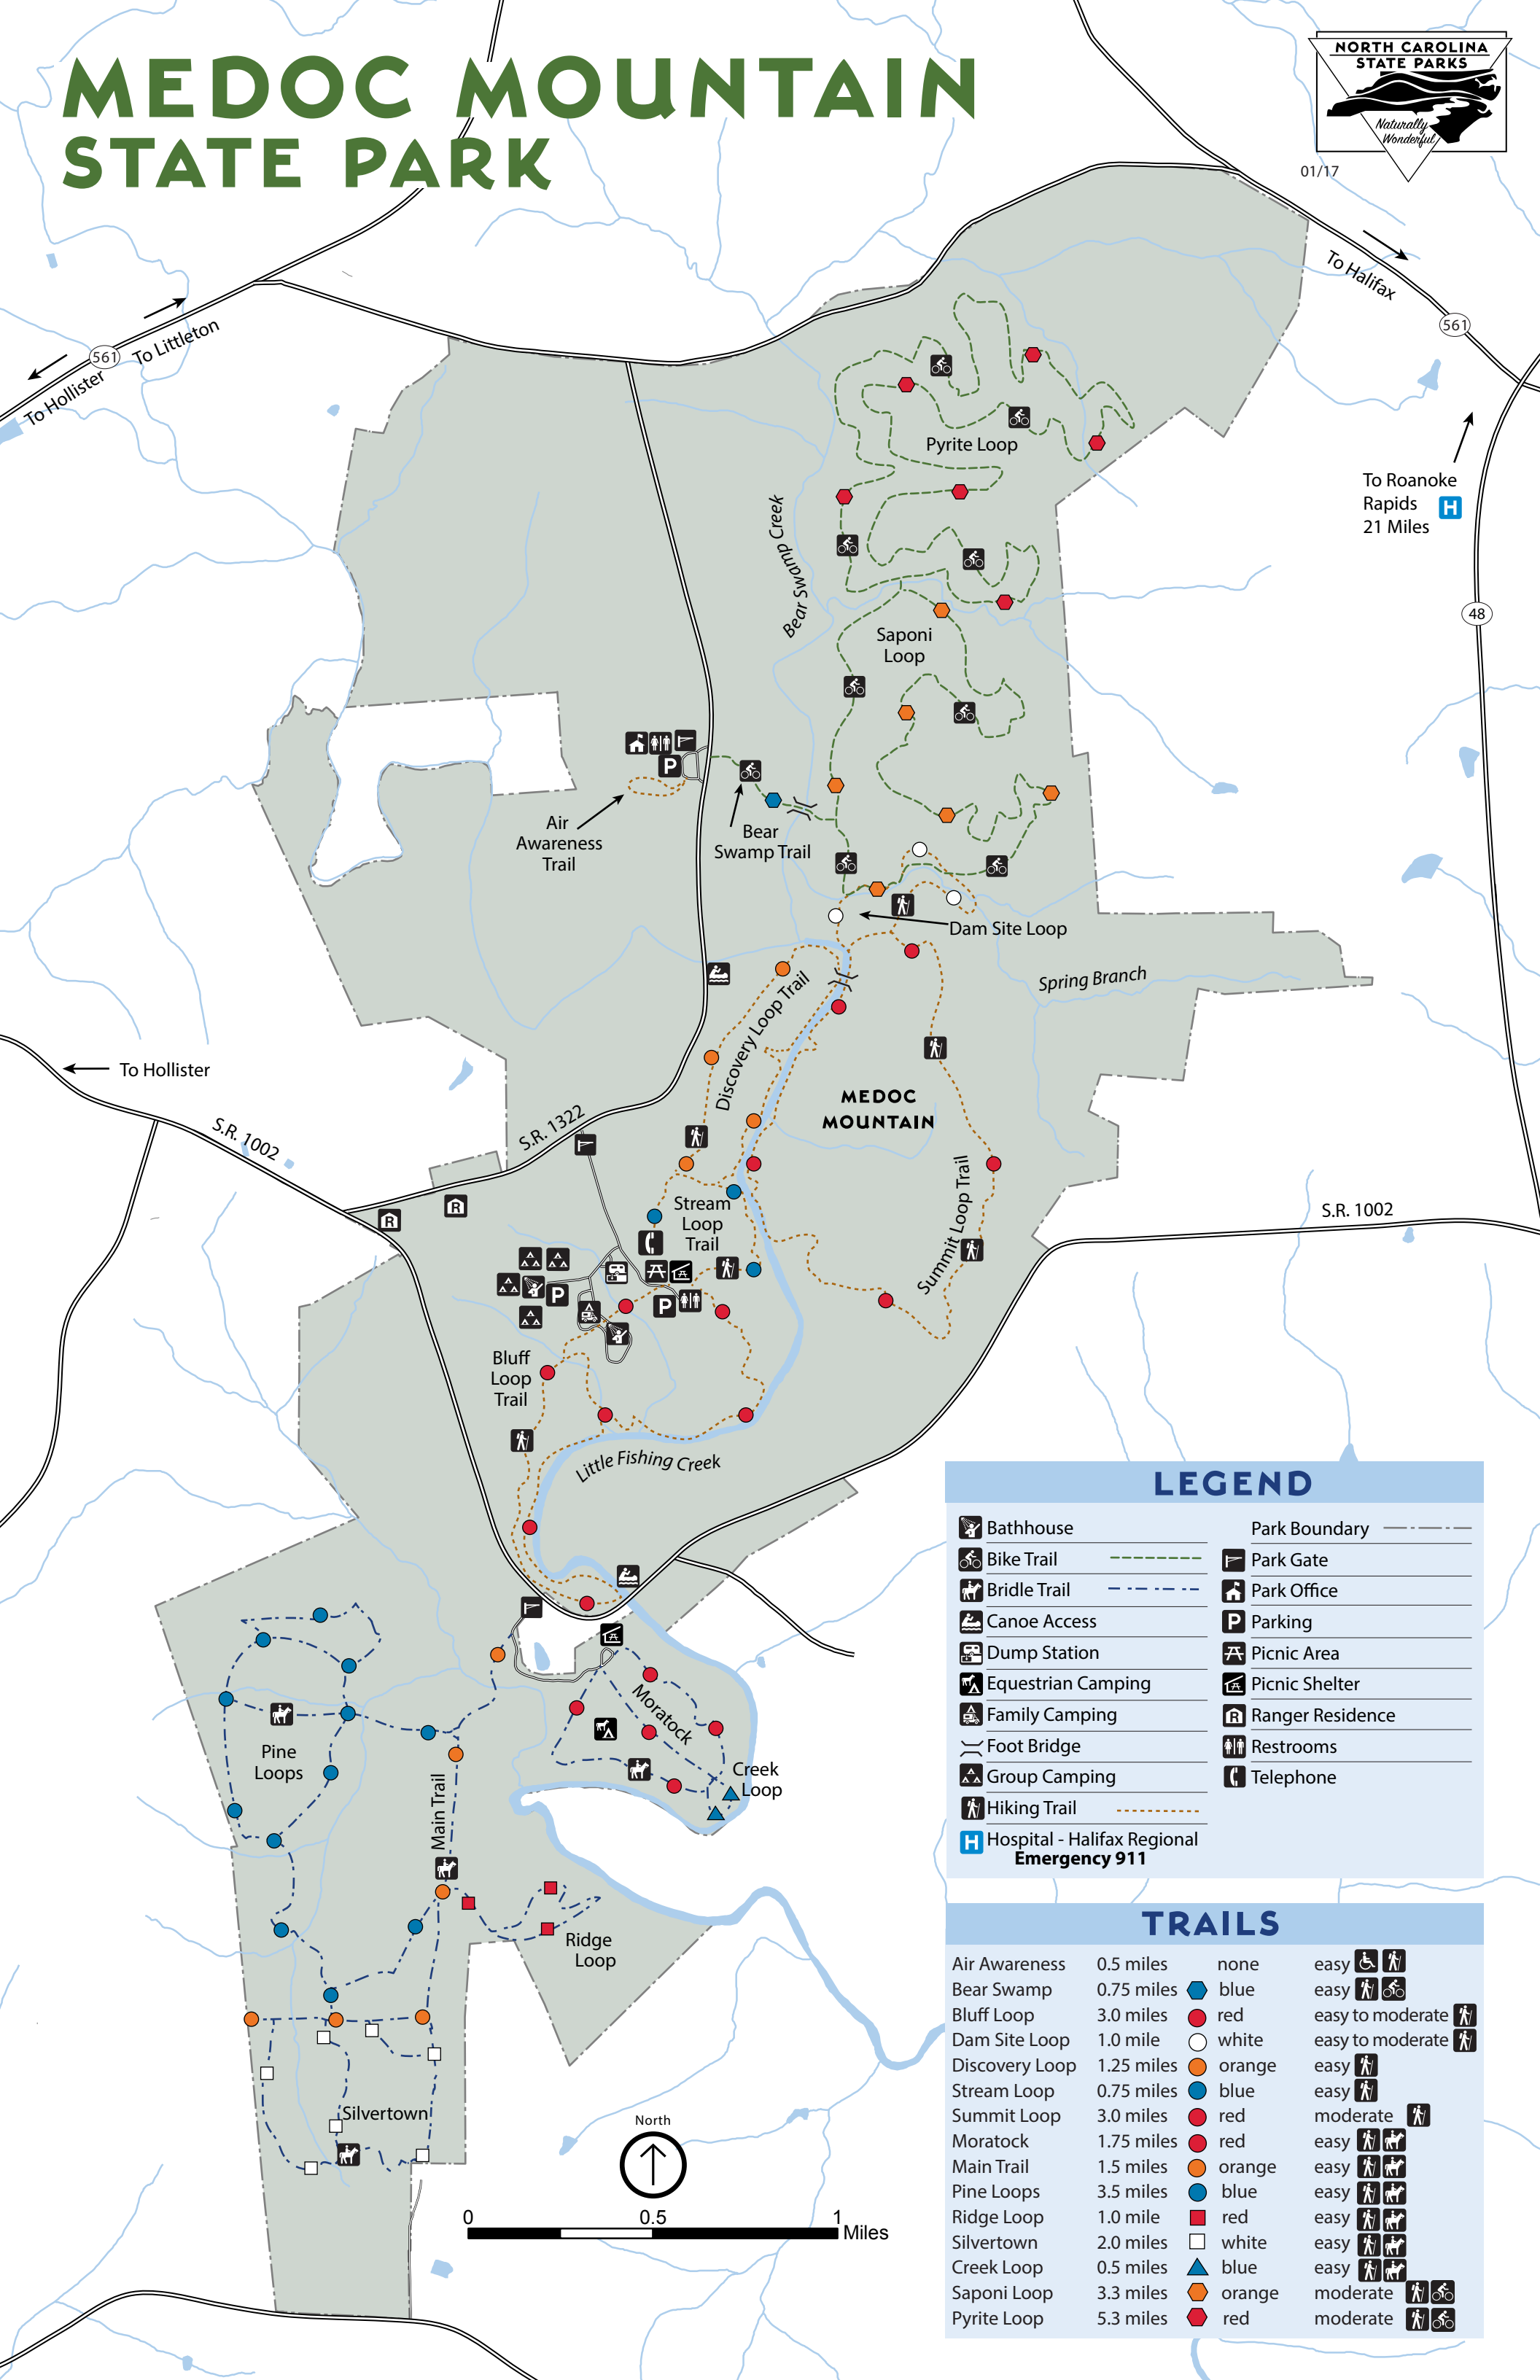

# MEDOC MOUNTAIN STATE PARK

01/17

To Halifax

561

To Roanoke Rapids  
21 Miles

48

To Hollister

S.R. 1002

## LEGEND

Bathhouse	Park Boundary
Bike Trail	Park Gate
Bridle Trail	Park Office
Canoe Access	Parking
Dump Station	Picnic Area
Equestrian Camping	Picnic Shelter
Family Camping	Ranger Residence
Foot Bridge	Restrooms
Group Camping	Telephone
Hiking Trail	
Hospital - Halifax Regional Emergency 911	

## TRAILS

Air Awareness	0.5 miles	none	easy
Bear Swamp	0.75 miles	blue	easy
Bluff Loop	3.0 miles	red	easy to moderate
Dam Site Loop	1.0 mile	white	easy to moderate
Discovery Loop	1.25 miles	orange	easy
Stream Loop	0.75 miles	blue	easy
Summit Loop	3.0 miles	red	moderate
Moratock	1.75 miles	red	easy
Main Trail	1.5 miles	orange	easy
Pine Loops	3.5 miles	blue	easy
Ridge Loop	1.0 mile	red	easy
Silvertown	2.0 miles	white	easy
Creek Loop	0.5 miles	blue	easy
Saponi Loop	3.3 miles	orange	moderate
Pyrite Loop	5.3 miles	red	moderate