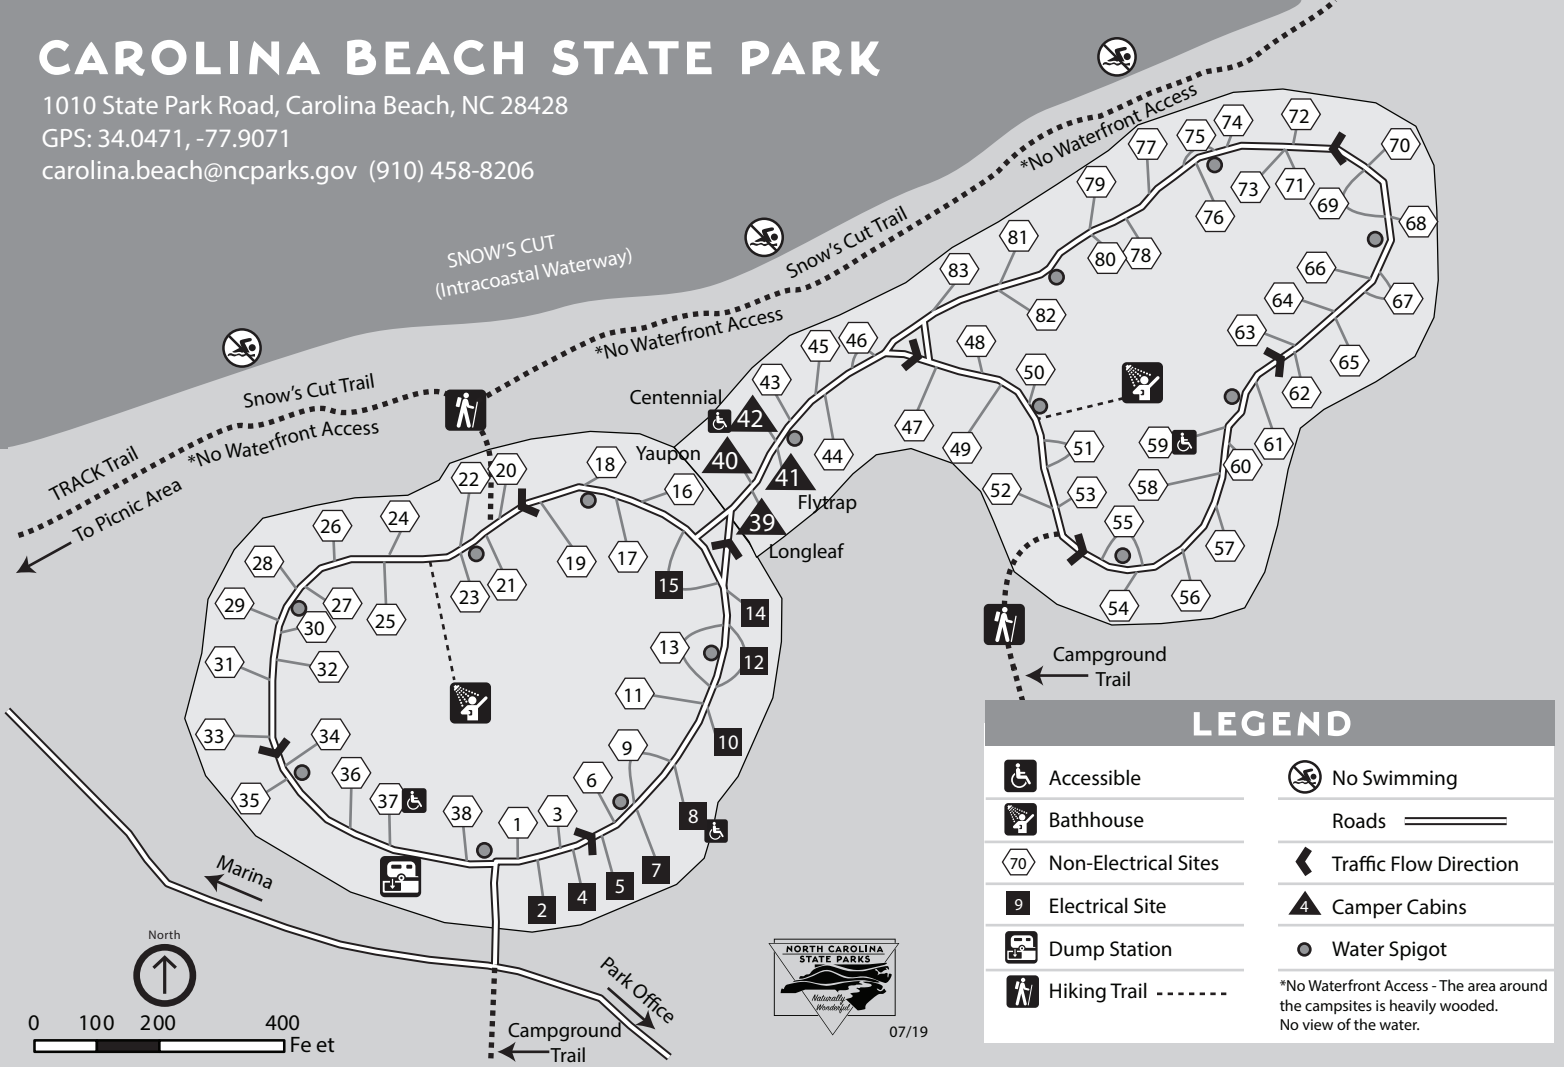

CAROLINA BEACH STATE PARK

1010 State Park Road, Carolina Beach, NC 28428

GPS: 34.0471, -77.9071

carolina.beach@ncparks.gov (910) 458-8206

LEGEND

- | | |
|------------------------|--|
| Accessible | No Swimming |
| Bathhouse | Roads |
| Non-Electrical Sites | Traffic Flow Direction |
| Electrical Site | Camper Cabins |
| Dump Station | Water Spigot |
| Hiking Trail - - - - - | *No Waterfront Access - The area around the campsites is heavily wooded. No view of the water. |

07/19