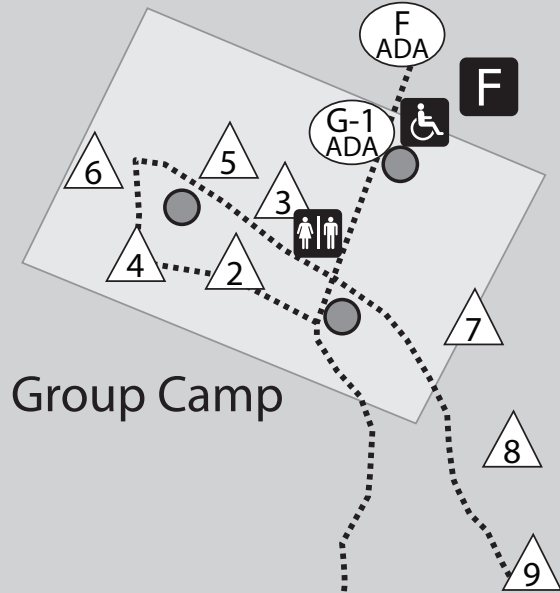

CROWDERS MOUNTAIN STATE PARK

522 Park Office Lane, Kings Mountain, NC 28086

GPS: 35.2127, -81.3006

crowders.mountain@ncparks.gov (704) 853-5375

LEGEND

 Campsites	 Firewood	 Toilets
 Group Campsites	 Handicap Only Parking	 Water Spigot
 ADA Campsites	 Hiking Trail	

Family Camp

Group Camp

Group Camp Trail

Family Camp Trail

Pinnacle Trail