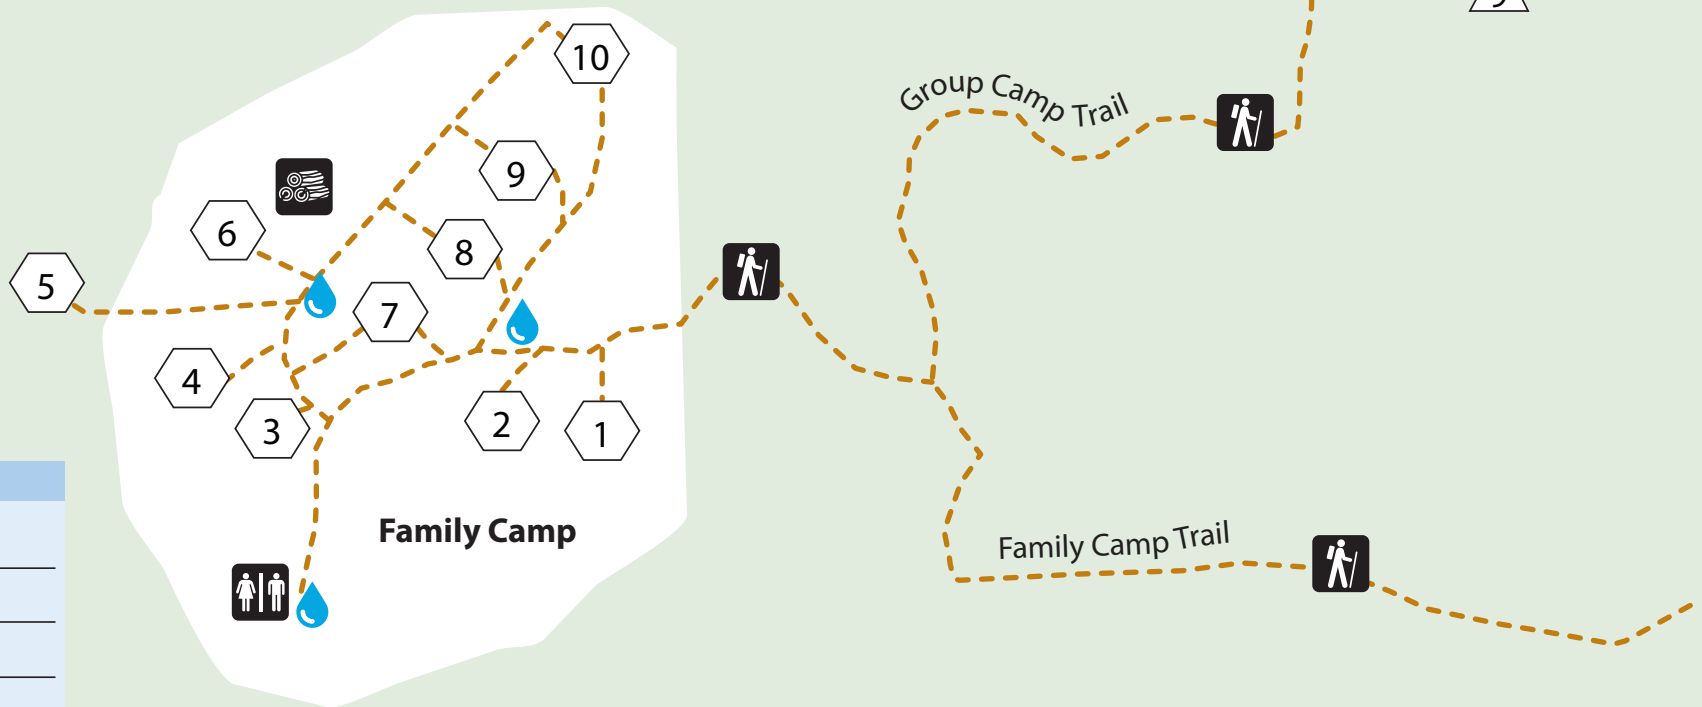

Crowders Mountain State Park Campground Map

522 Park Office Lane, Kings Mountain, NC 28086
 GPS: 35.2127, -81.3006
 crowders.mountain@ncparks.gov 704-853-5375

LEGEND	
	Campsites
	Group Campsites
	ADA Campsites
	Firewood
	Handicap Only Parking
	Hiking Trail - - - -
	Toilets
	Water Spigot