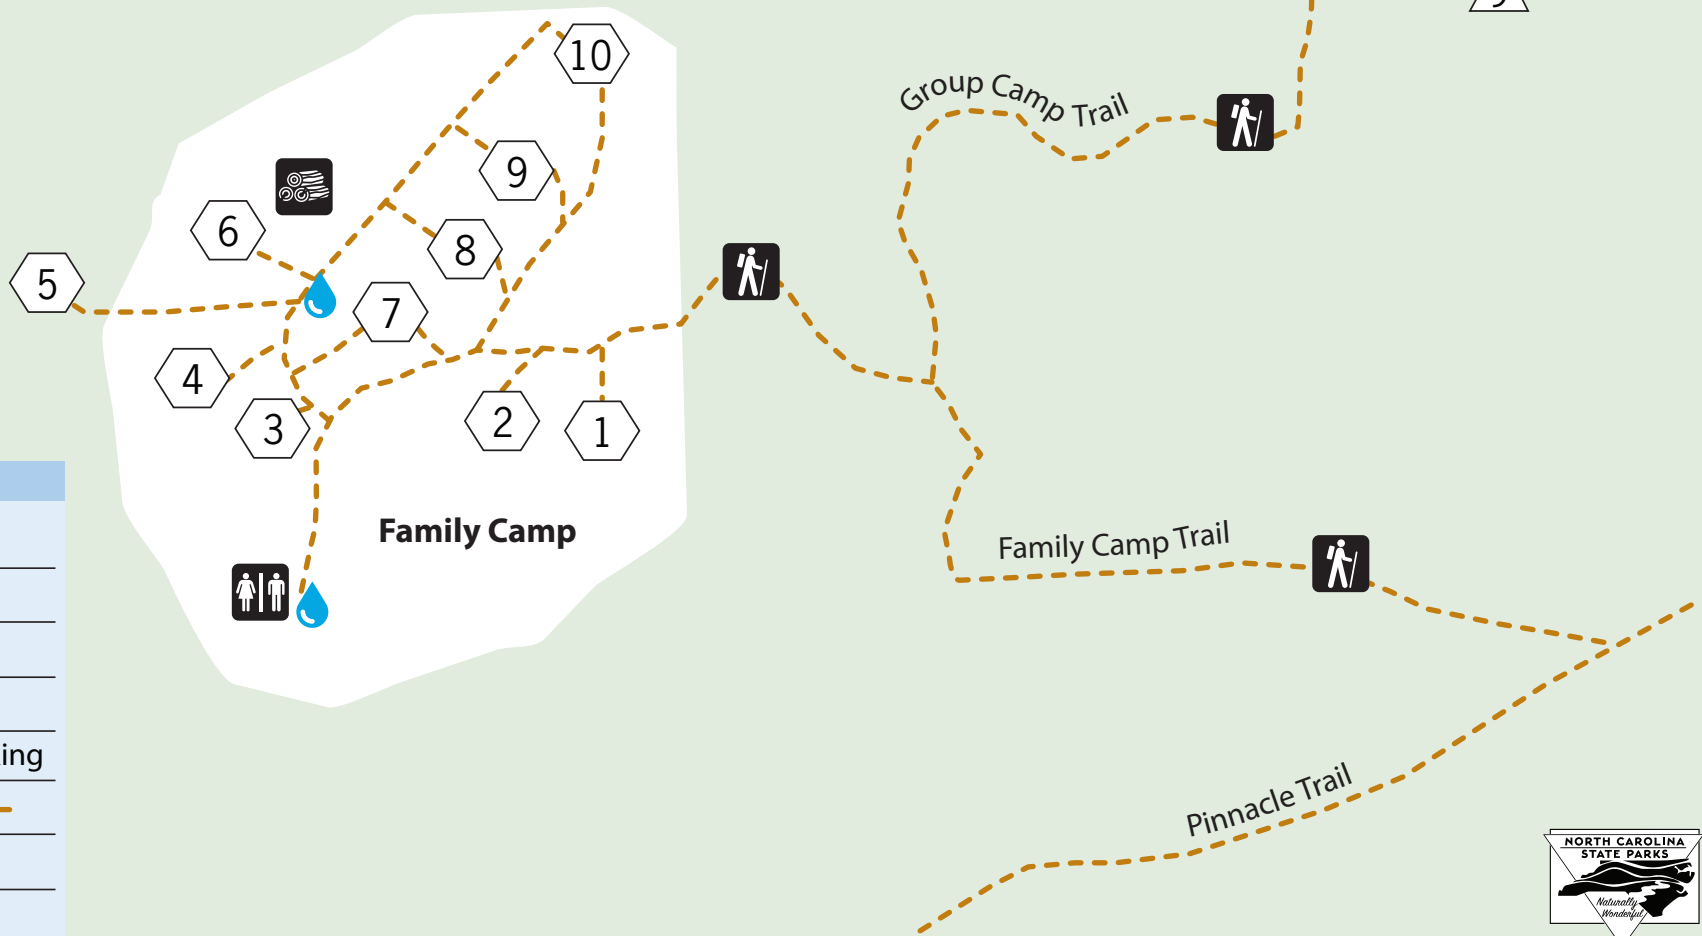

Crowders Mountain State Park Campground Map

522 Park Office Lane, Kings Mountain, NC 28086
 GPS: 35.2127, -81.3006
 crowders.mountain@ncparks.gov 704-853-5375

LEGEND	
	Campsites
	Group Campsites
	ADA Campsites
	Firewood
	Handicap Only Parking
	Hiking Trail
	Toilets
	Water Spigot