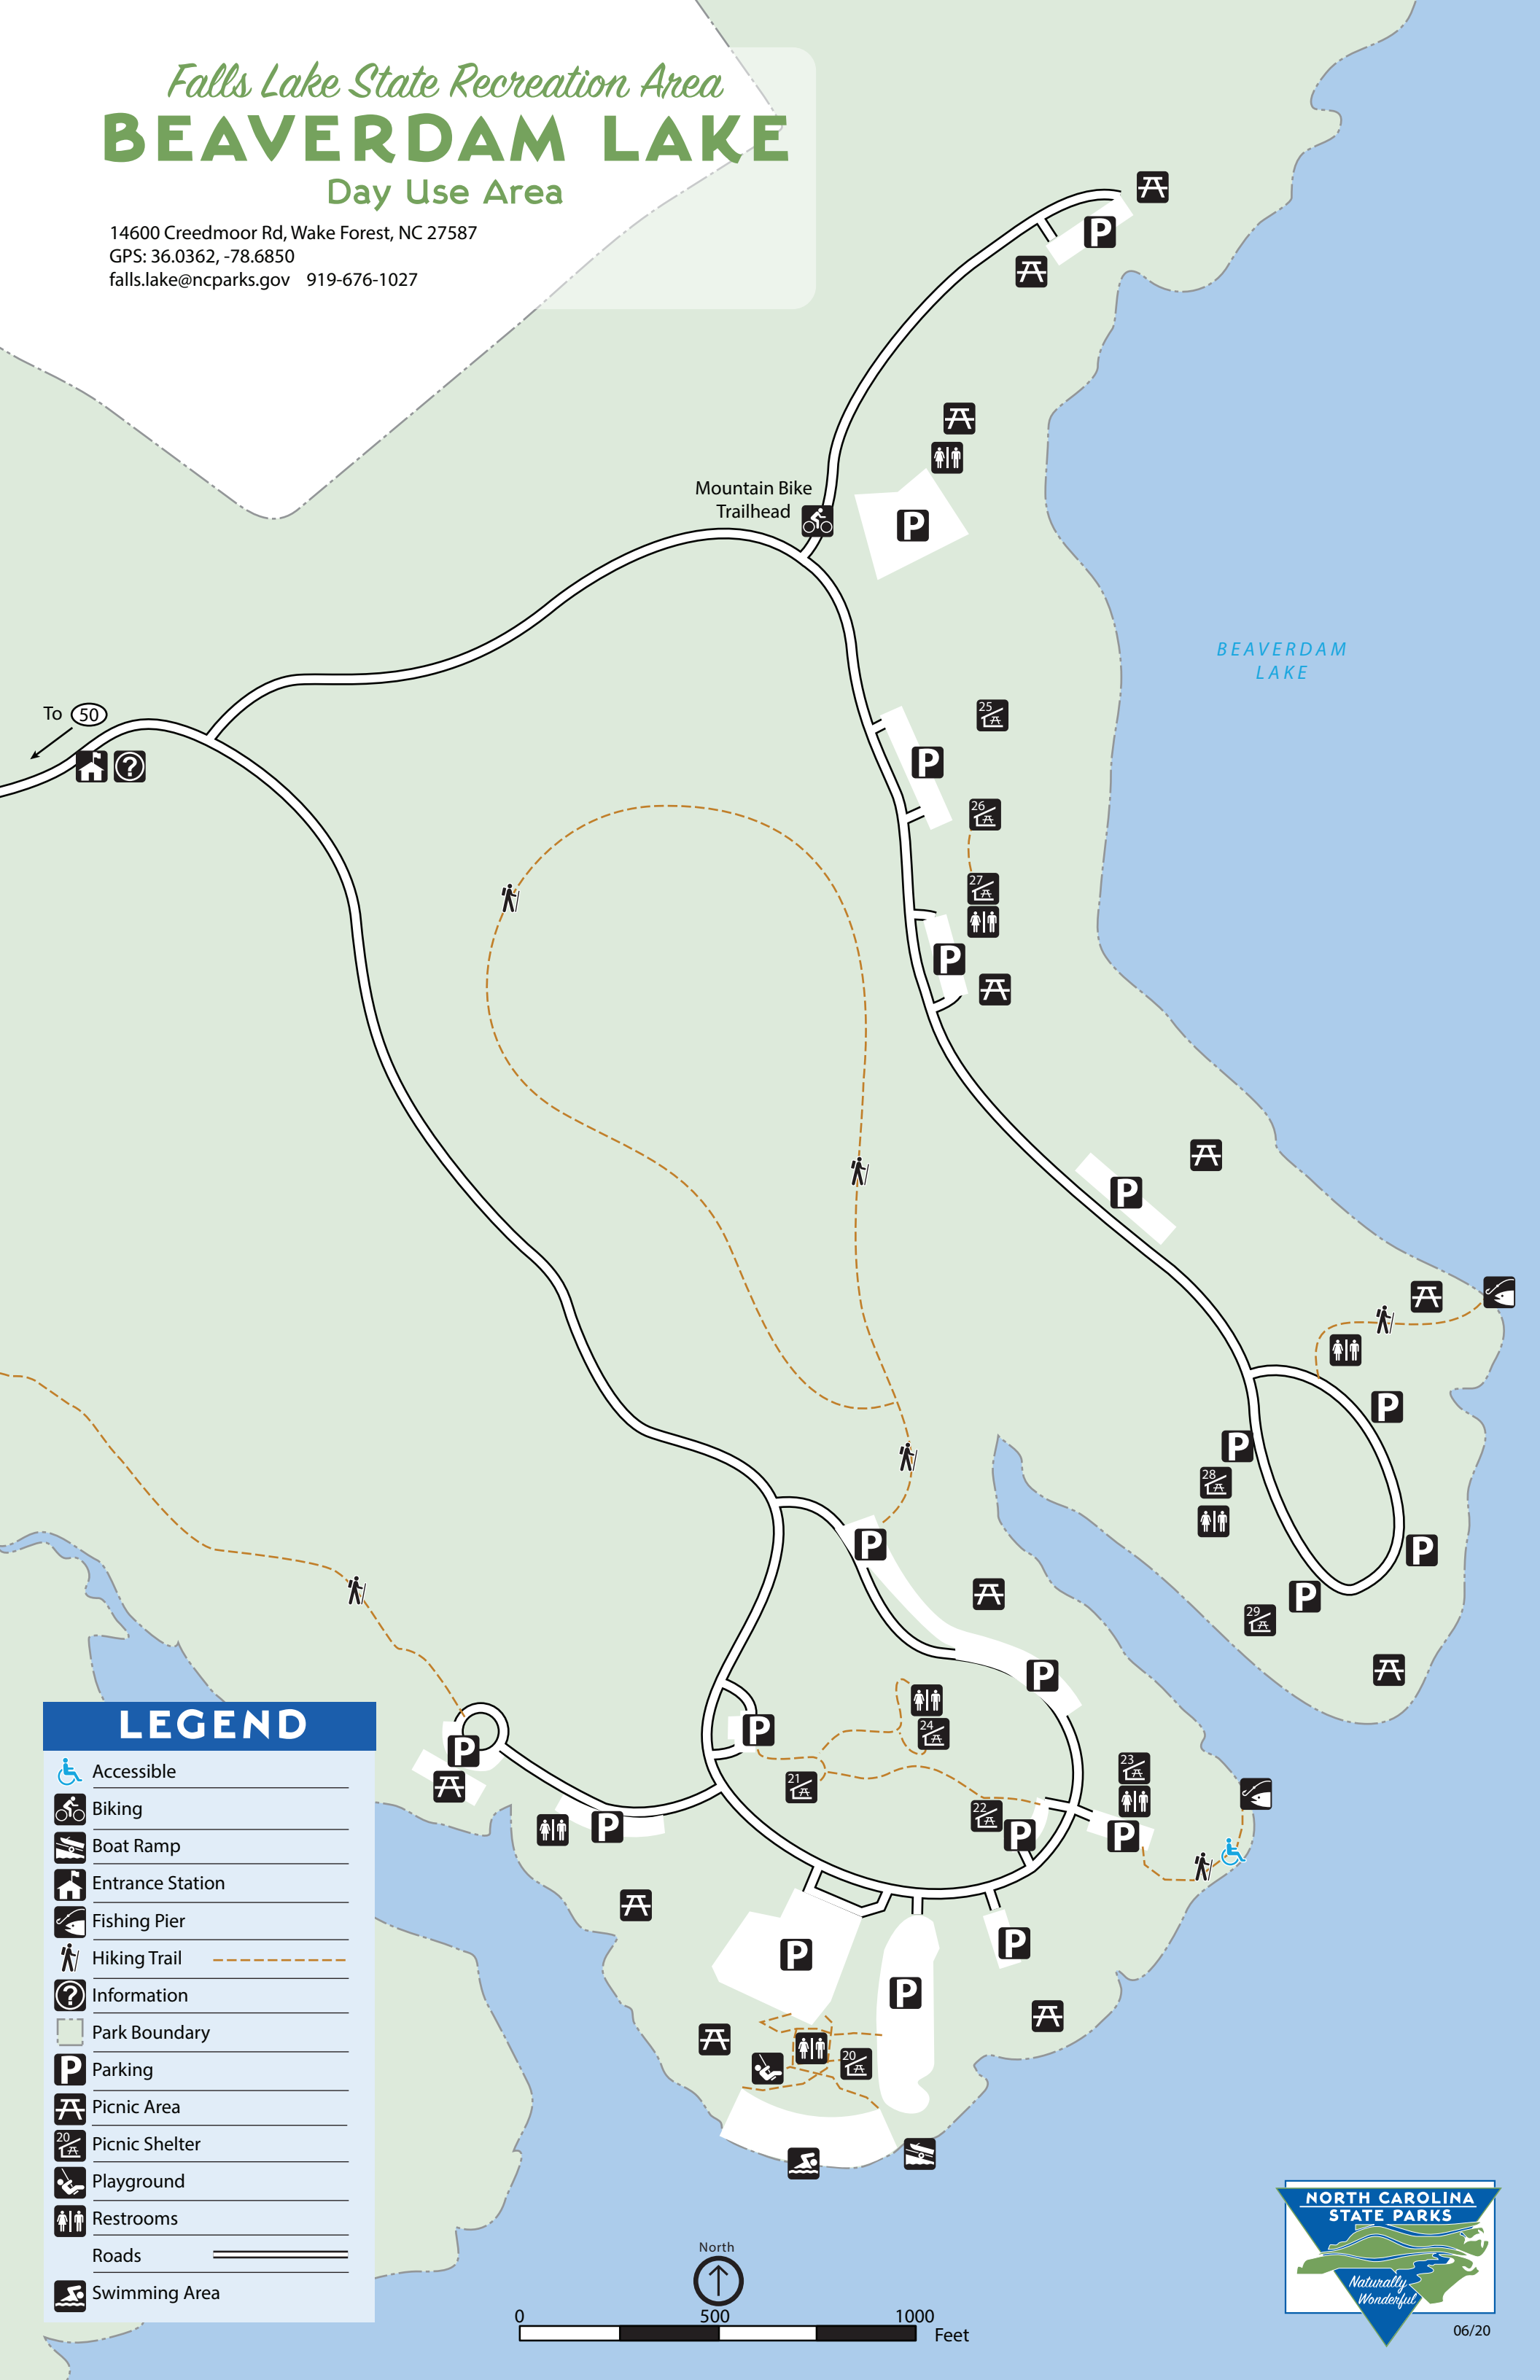

Falls Lake State Recreation Area  
**BEAVERDAM LAKE**  
 Day Use Area

14600 Creedmoor Rd, Wake Forest, NC 27587  
 GPS: 36.0362, -78.6850  
 falls.lake@ncparks.gov 919-676-1027

**LEGEND**

- Accessible
- Biking
- Boat Ramp
- Entrance Station
- Fishing Pier
- Hiking Trail
- Information
- Park Boundary
- Parking
- Picnic Area
- Picnic Shelter
- Playground
- Restrooms
- Roads
- Swimming Area