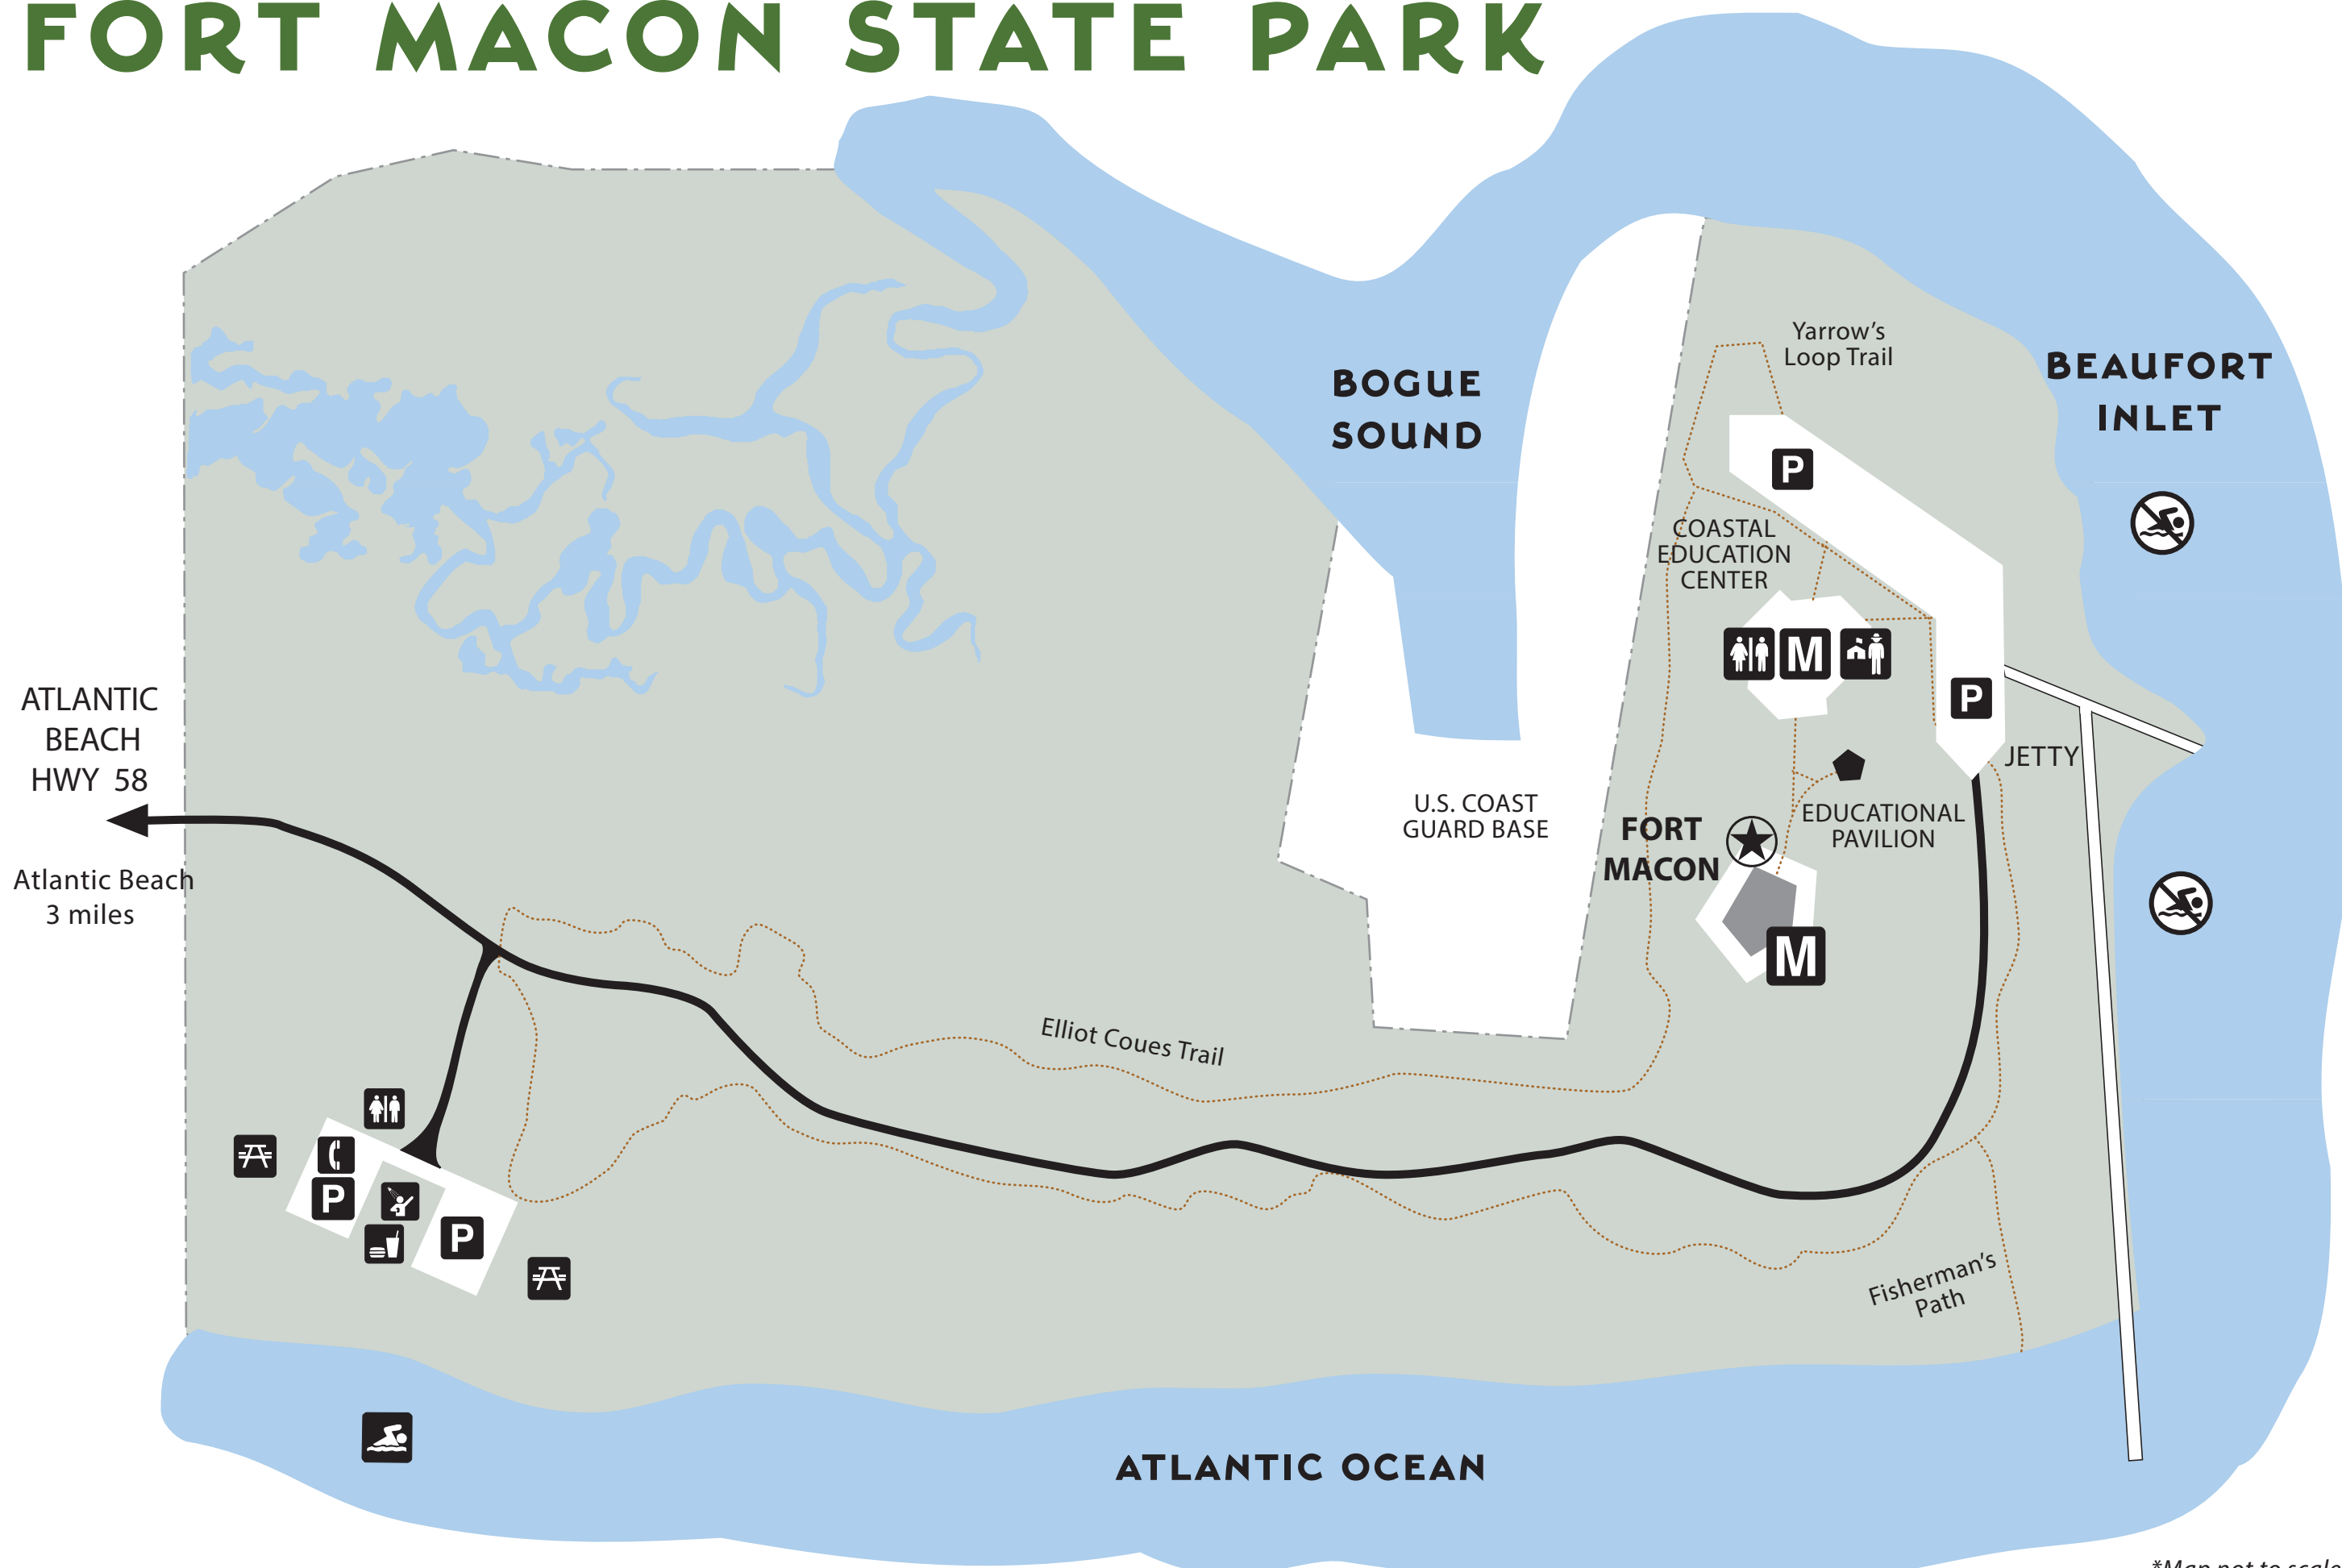

FORT MACON STATE PARK

ATLANTIC BEACH
HWY 58
Atlantic Beach
3 miles

- ### NEARBY ATTRACTIONS
- NC Maritime Museum Beaufort
 - NC Aquarium Pine Knoll Shores
 - Tryon's Palace

- ### LEGEND
- Bathhouse
 - Concession Stand
 - Restrooms
 - Museum
 - Point of Interest
 - Swimming
 - No Swimming
 - Parking
 - Park Office
 - Picnic Area
 - Telephone
 - Trail
 - Boundary

*Map not to scale