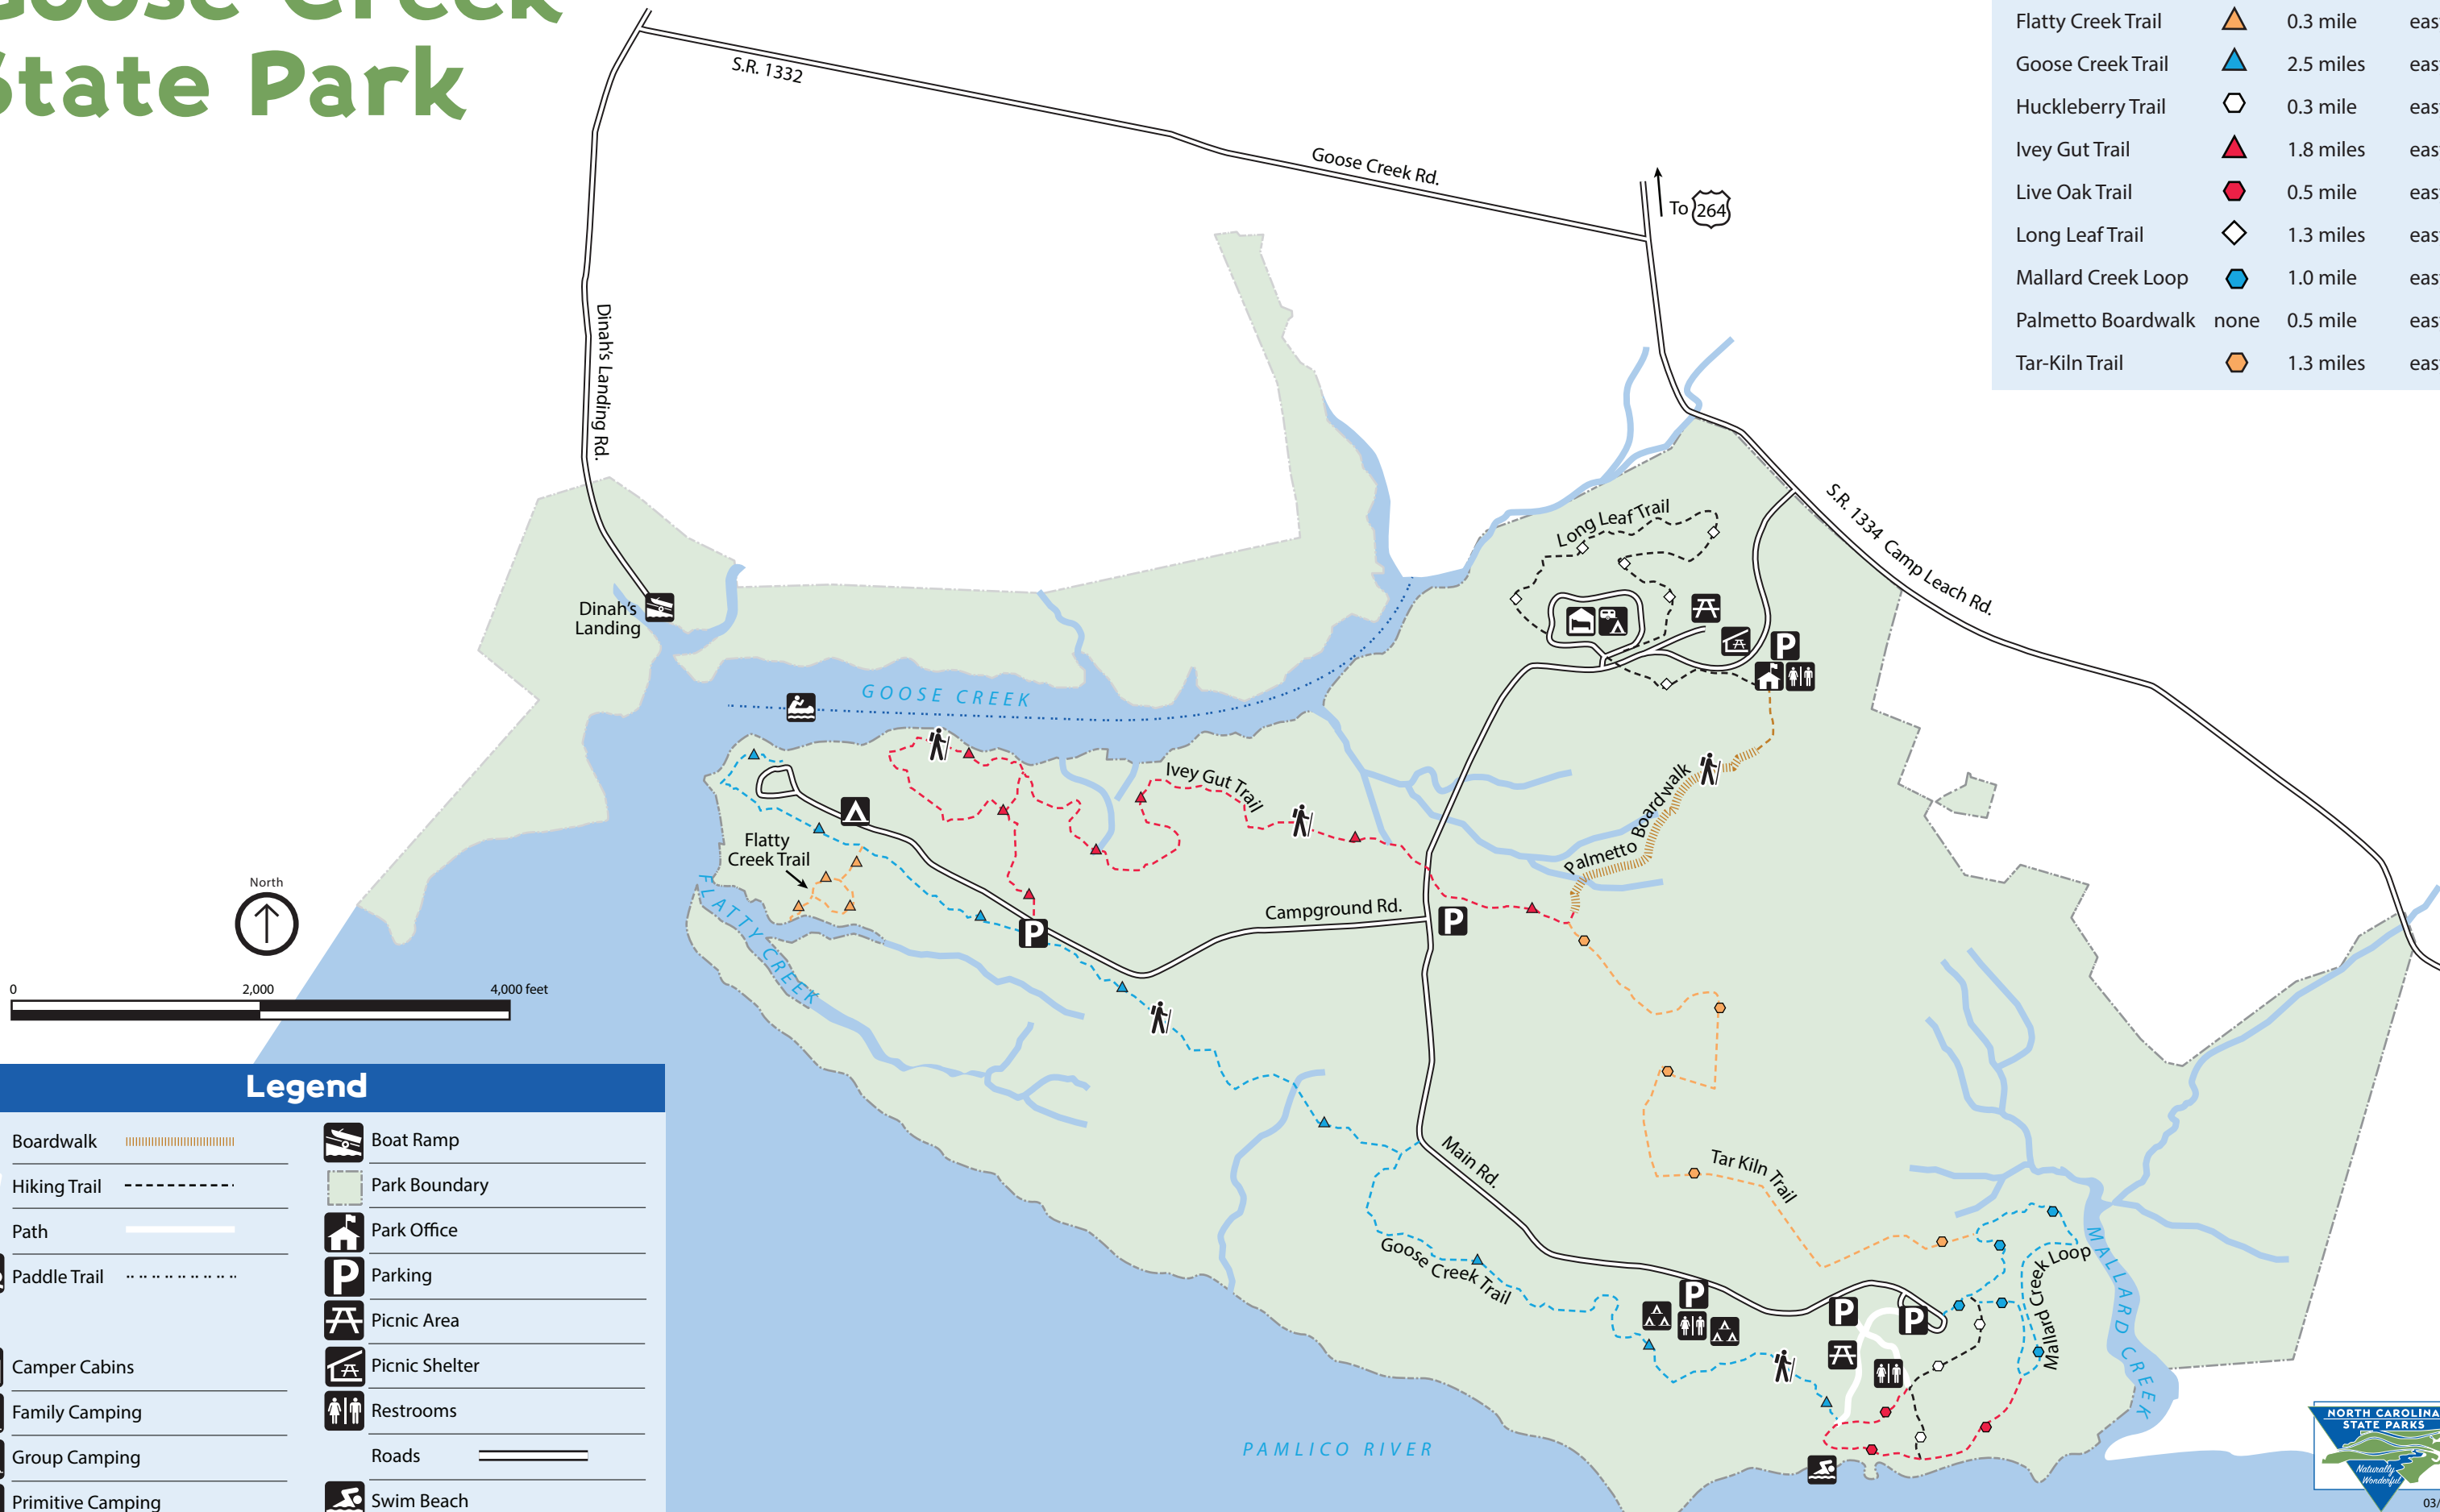

Goose Creek State Park

Trails			
Flatty Creek Trail		0.3 mile	easy
Goose Creek Trail		2.5 miles	easy
Huckleberry Trail		0.3 mile	easy
Ivey Gut Trail		1.8 miles	easy
Live Oak Trail		0.5 mile	easy
Long Leaf Trail		1.3 miles	easy
Mallard Creek Loop		1.0 mile	easy
Palmetto Boardwalk	none	0.5 mile	easy
Tar-Kiln Trail		1.3 miles	easy

Legend

- | | |
|-------------------|----------------|
| Boardwalk | Boat Ramp |
| Hiking Trail | Park Boundary |
| Path | Park Office |
| Paddle Trail | Parking |
| Camper Cabins | Picnic Area |
| Family Camping | Picnic Shelter |
| Group Camping | Restrooms |
| Primitive Camping | Roads |
| | Swim Beach |