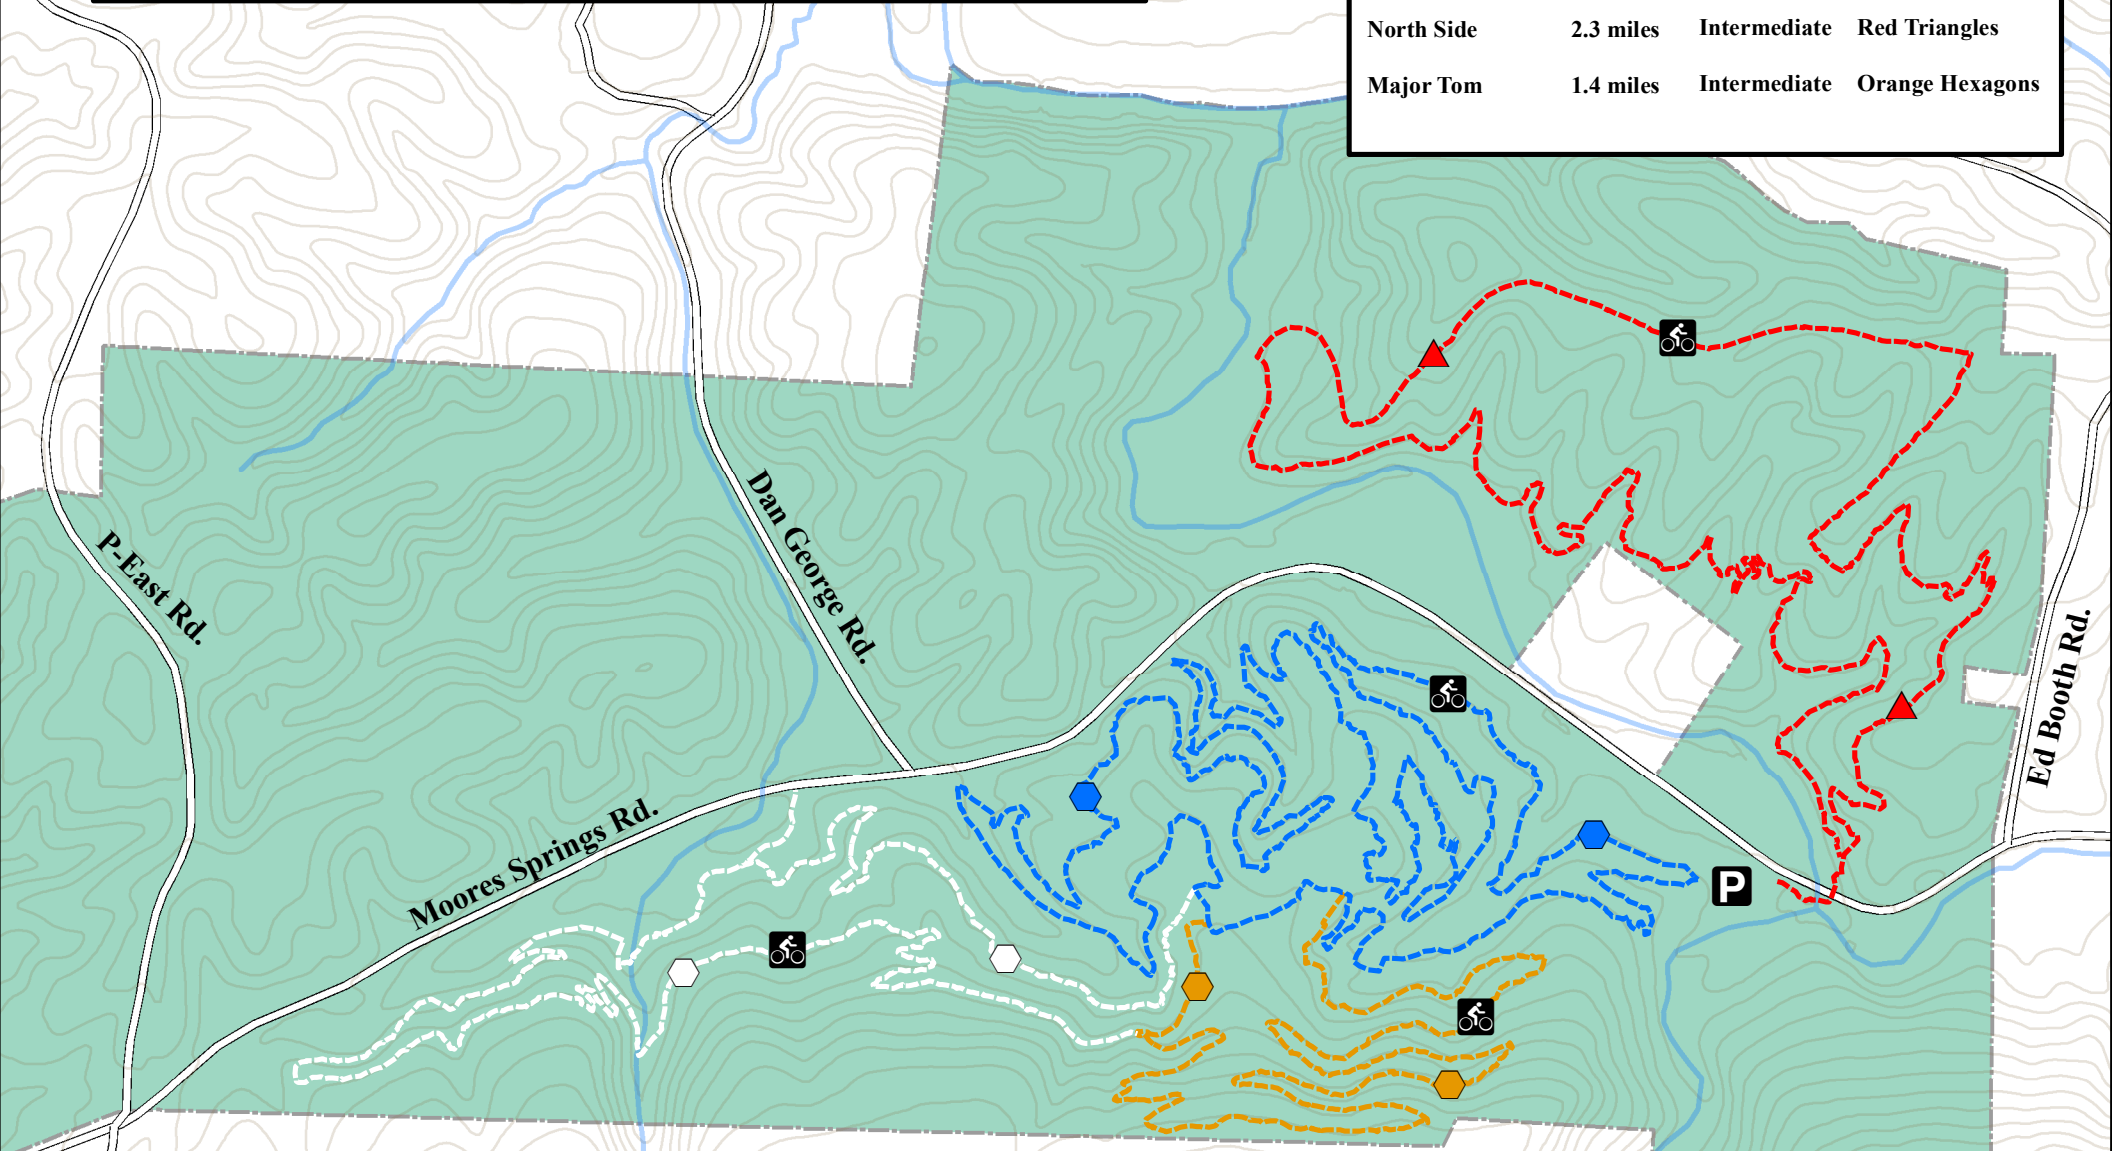

# Hanging Rock State Park

## Moore's Springs Mountain Bike Trails

Trails	Length	Difficulty	Blaze
Original Loop	3.0 miles	Intermediate	Blue Hexagons
Land of the Lost	1.7 miles	Intermediate	White Hexagons
North Side	2.3 miles	Intermediate	Red Triangles
Major Tom	1.4 miles	Intermediate	Orange Hexagons

**Legend**

-  Mountain Bike Trail
-  Parking Area
-  Park Boundary