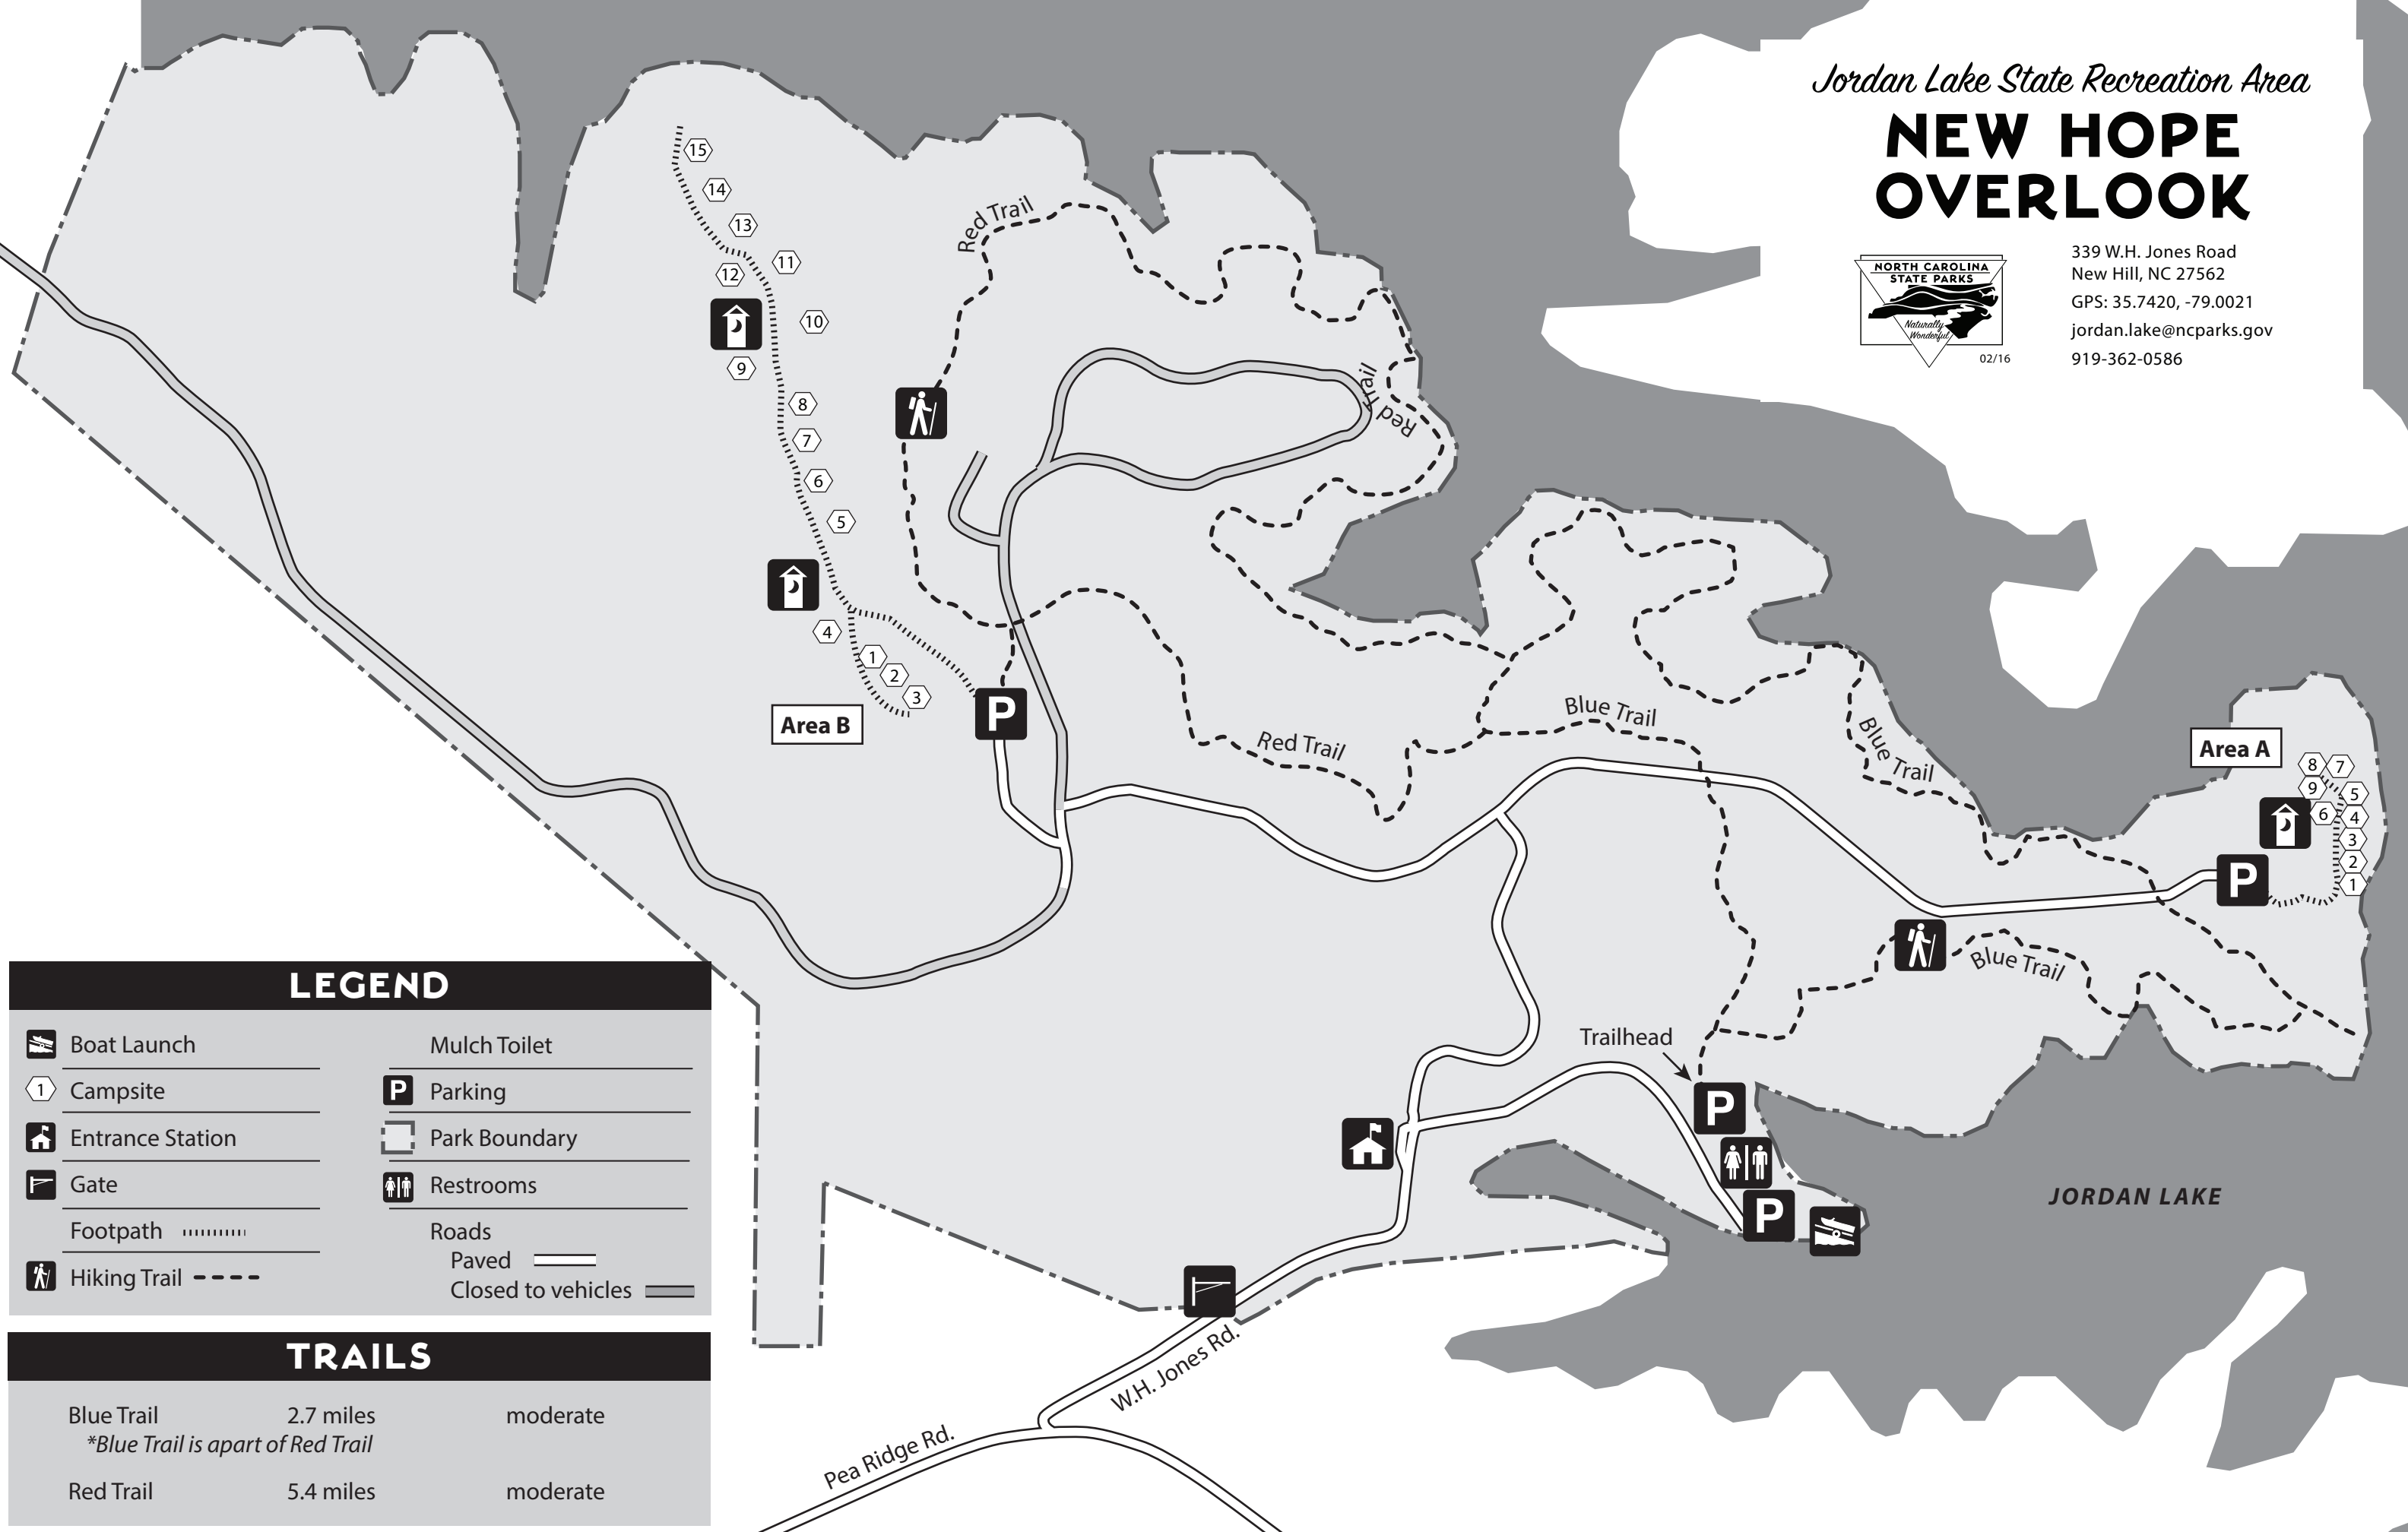

NEW HOPE OVERLOOK

339 W.H. Jones Road
 New Hill, NC 27562
 GPS: 35.7420, -79.0021
 jordan.lake@ncparks.gov
 919-362-0586

LEGEND

- | | |
|------------------|--------------------|
| Boat Launch | Mulch Toilet |
| Campsite | Parking |
| Entrance Station | Park Boundary |
| Gate | Restrooms |
| Footpath | Roads |
| Hiking Trail | Paved |
| | Closed to vehicles |

TRAILS

Blue Trail	2.7 miles	moderate
<i>*Blue Trail is apart of Red Trail</i>		
Red Trail	5.4 miles	moderate