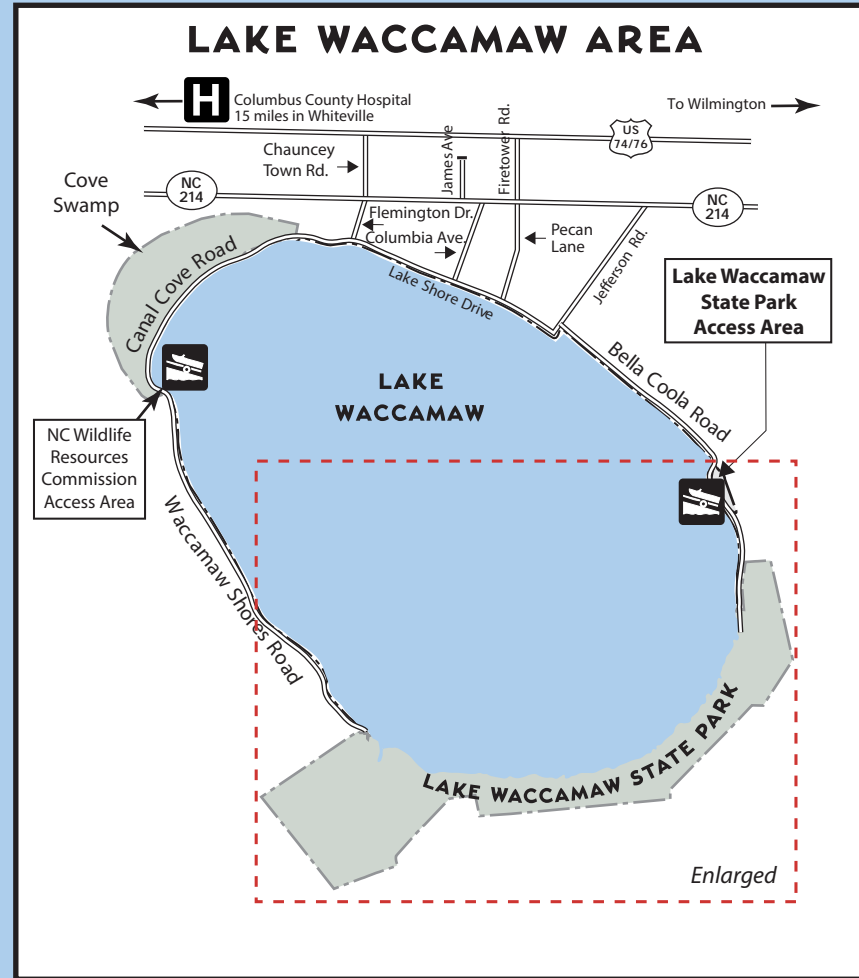

# LAKE WACCAMAW STATE PARK

Columbus County Gameland (WRC)

LAKE WACCAMAW

TRAILS			
Lakeshore Trail	4 miles	moderate	blue
Loblolly Trail	0.65 mile	easy	red
Pine Woods Trail	1.8 miles	easy	yellow
Sand Ridge Nature Trail	0.75 mile	easy	orange

LEGEND	
	Accessible
	Boardwalk
	Boat Ramp
	Hiking Trail
	Hospital - Columbus County 910-642-8011 <b>Emergency 911</b>
	Park Gate
	Parking
	Picnic Area
	Primitive Group Camping
	Restrooms
	Roads
	Telephone
	Visitor Center