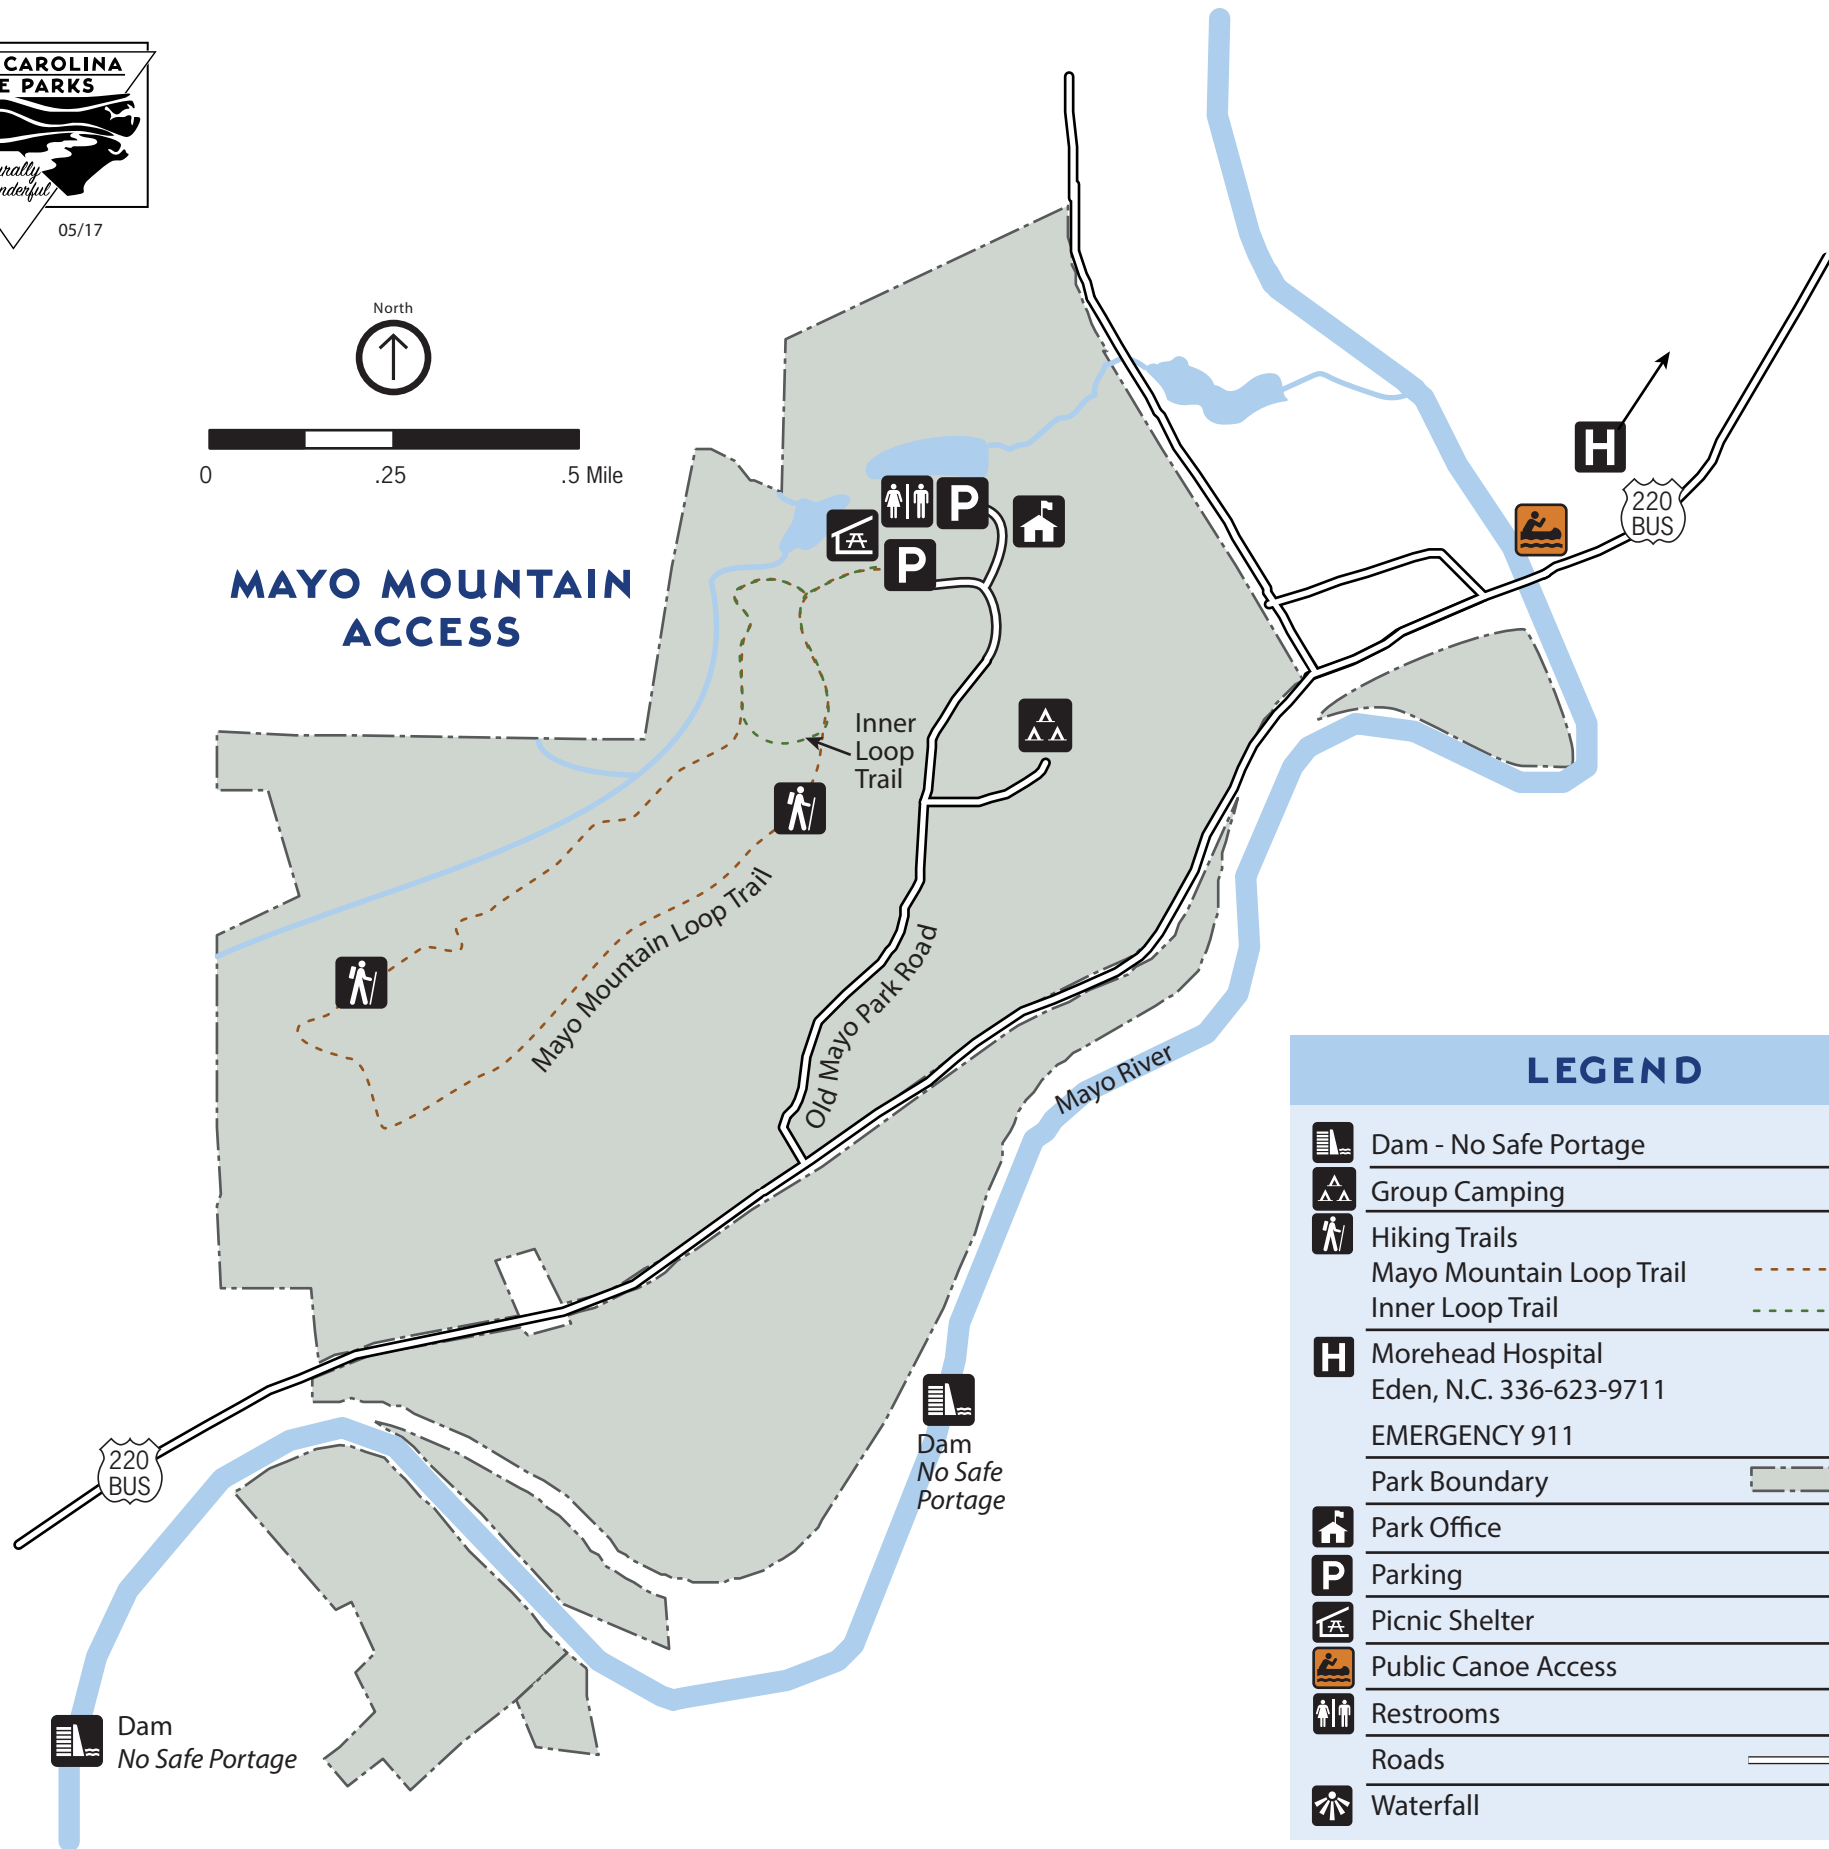

# MAYO RIVER STATE PARK

LEGEND	
	Dam - No Safe Portage
	Group Camping
	Hiking Trails
	Mayo Mountain Loop Trail
	Inner Loop Trail
	Morehead Hospital Eden, N.C. 336-623-9711 EMERGENCY 911
	Park Boundary
	Park Office
	Parking
	Picnic Shelter
	Public Canoe Access
	Restrooms
	Roads
	Waterfall