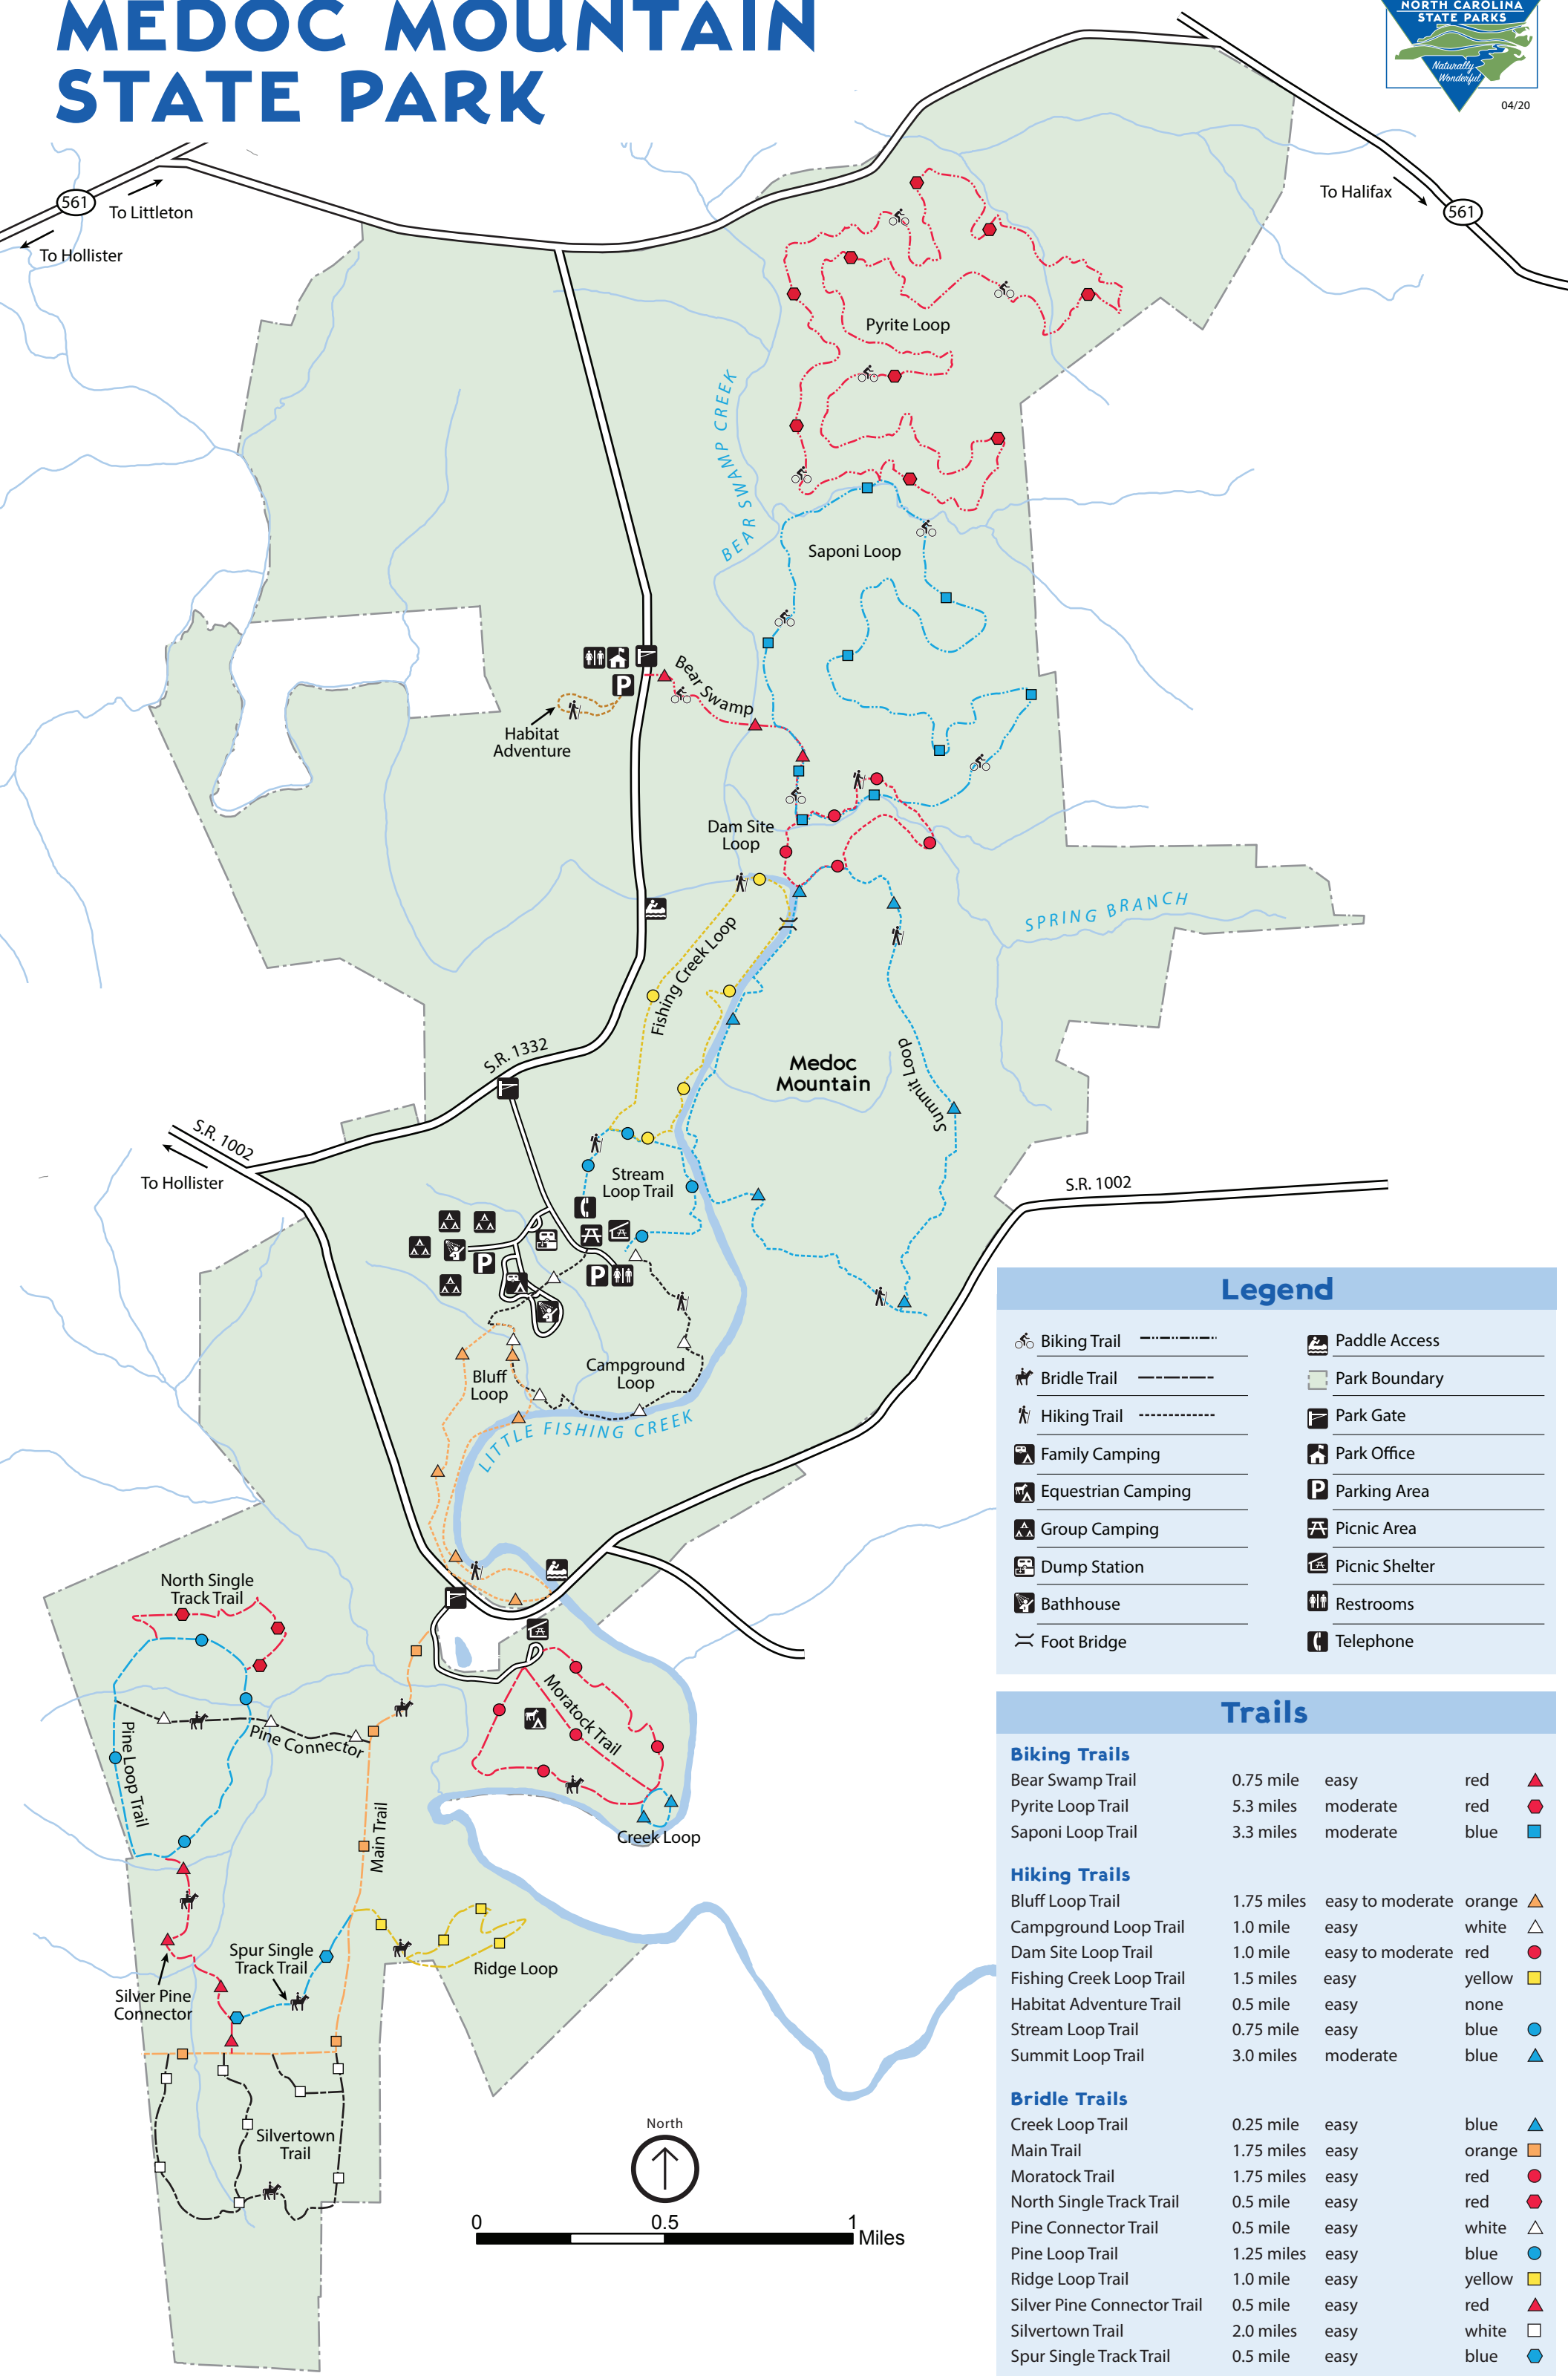

MEDOC MOUNTAIN STATE PARK

Legend

Biking Trail	Paddle Access
Bridle Trail	Park Boundary
Hiking Trail	Park Gate
Family Camping	Park Office
Equestrian Camping	Parking Area
Group Camping	Picnic Area
Dump Station	Picnic Shelter
Bathhouse	Restrooms
Foot Bridge	Telephone

Trails

Biking Trails				
Bear Swamp Trail	0.75 mile	easy	red	▲
Pyrite Loop Trail	5.3 miles	moderate	red	●
Saponi Loop Trail	3.3 miles	moderate	blue	■
Hiking Trails				
Bluff Loop Trail	1.75 miles	easy to moderate	orange	▲
Campground Loop Trail	1.0 mile	easy	white	△
Dam Site Loop Trail	1.0 mile	easy to moderate	red	●
Fishing Creek Loop Trail	1.5 miles	easy	yellow	■
Habitat Adventure Trail	0.5 mile	easy	none	
Stream Loop Trail	0.75 mile	easy	blue	●
Summit Loop Trail	3.0 miles	moderate	blue	▲
Bridle Trails				
Creek Loop Trail	0.25 mile	easy	blue	▲
Main Trail	1.75 miles	easy	orange	■
Moratock Trail	1.75 miles	easy	red	●
North Single Track Trail	0.5 mile	easy	red	●
Pine Connector Trail	0.5 mile	easy	white	△
Pine Loop Trail	1.25 miles	easy	blue	●
Ridge Loop Trail	1.0 mile	easy	yellow	■
Silver Pine Connector Trail	0.5 mile	easy	red	▲
Silvertown Trail	2.0 miles	easy	white	□
Spur Single Track Trail	0.5 mile	easy	blue	●