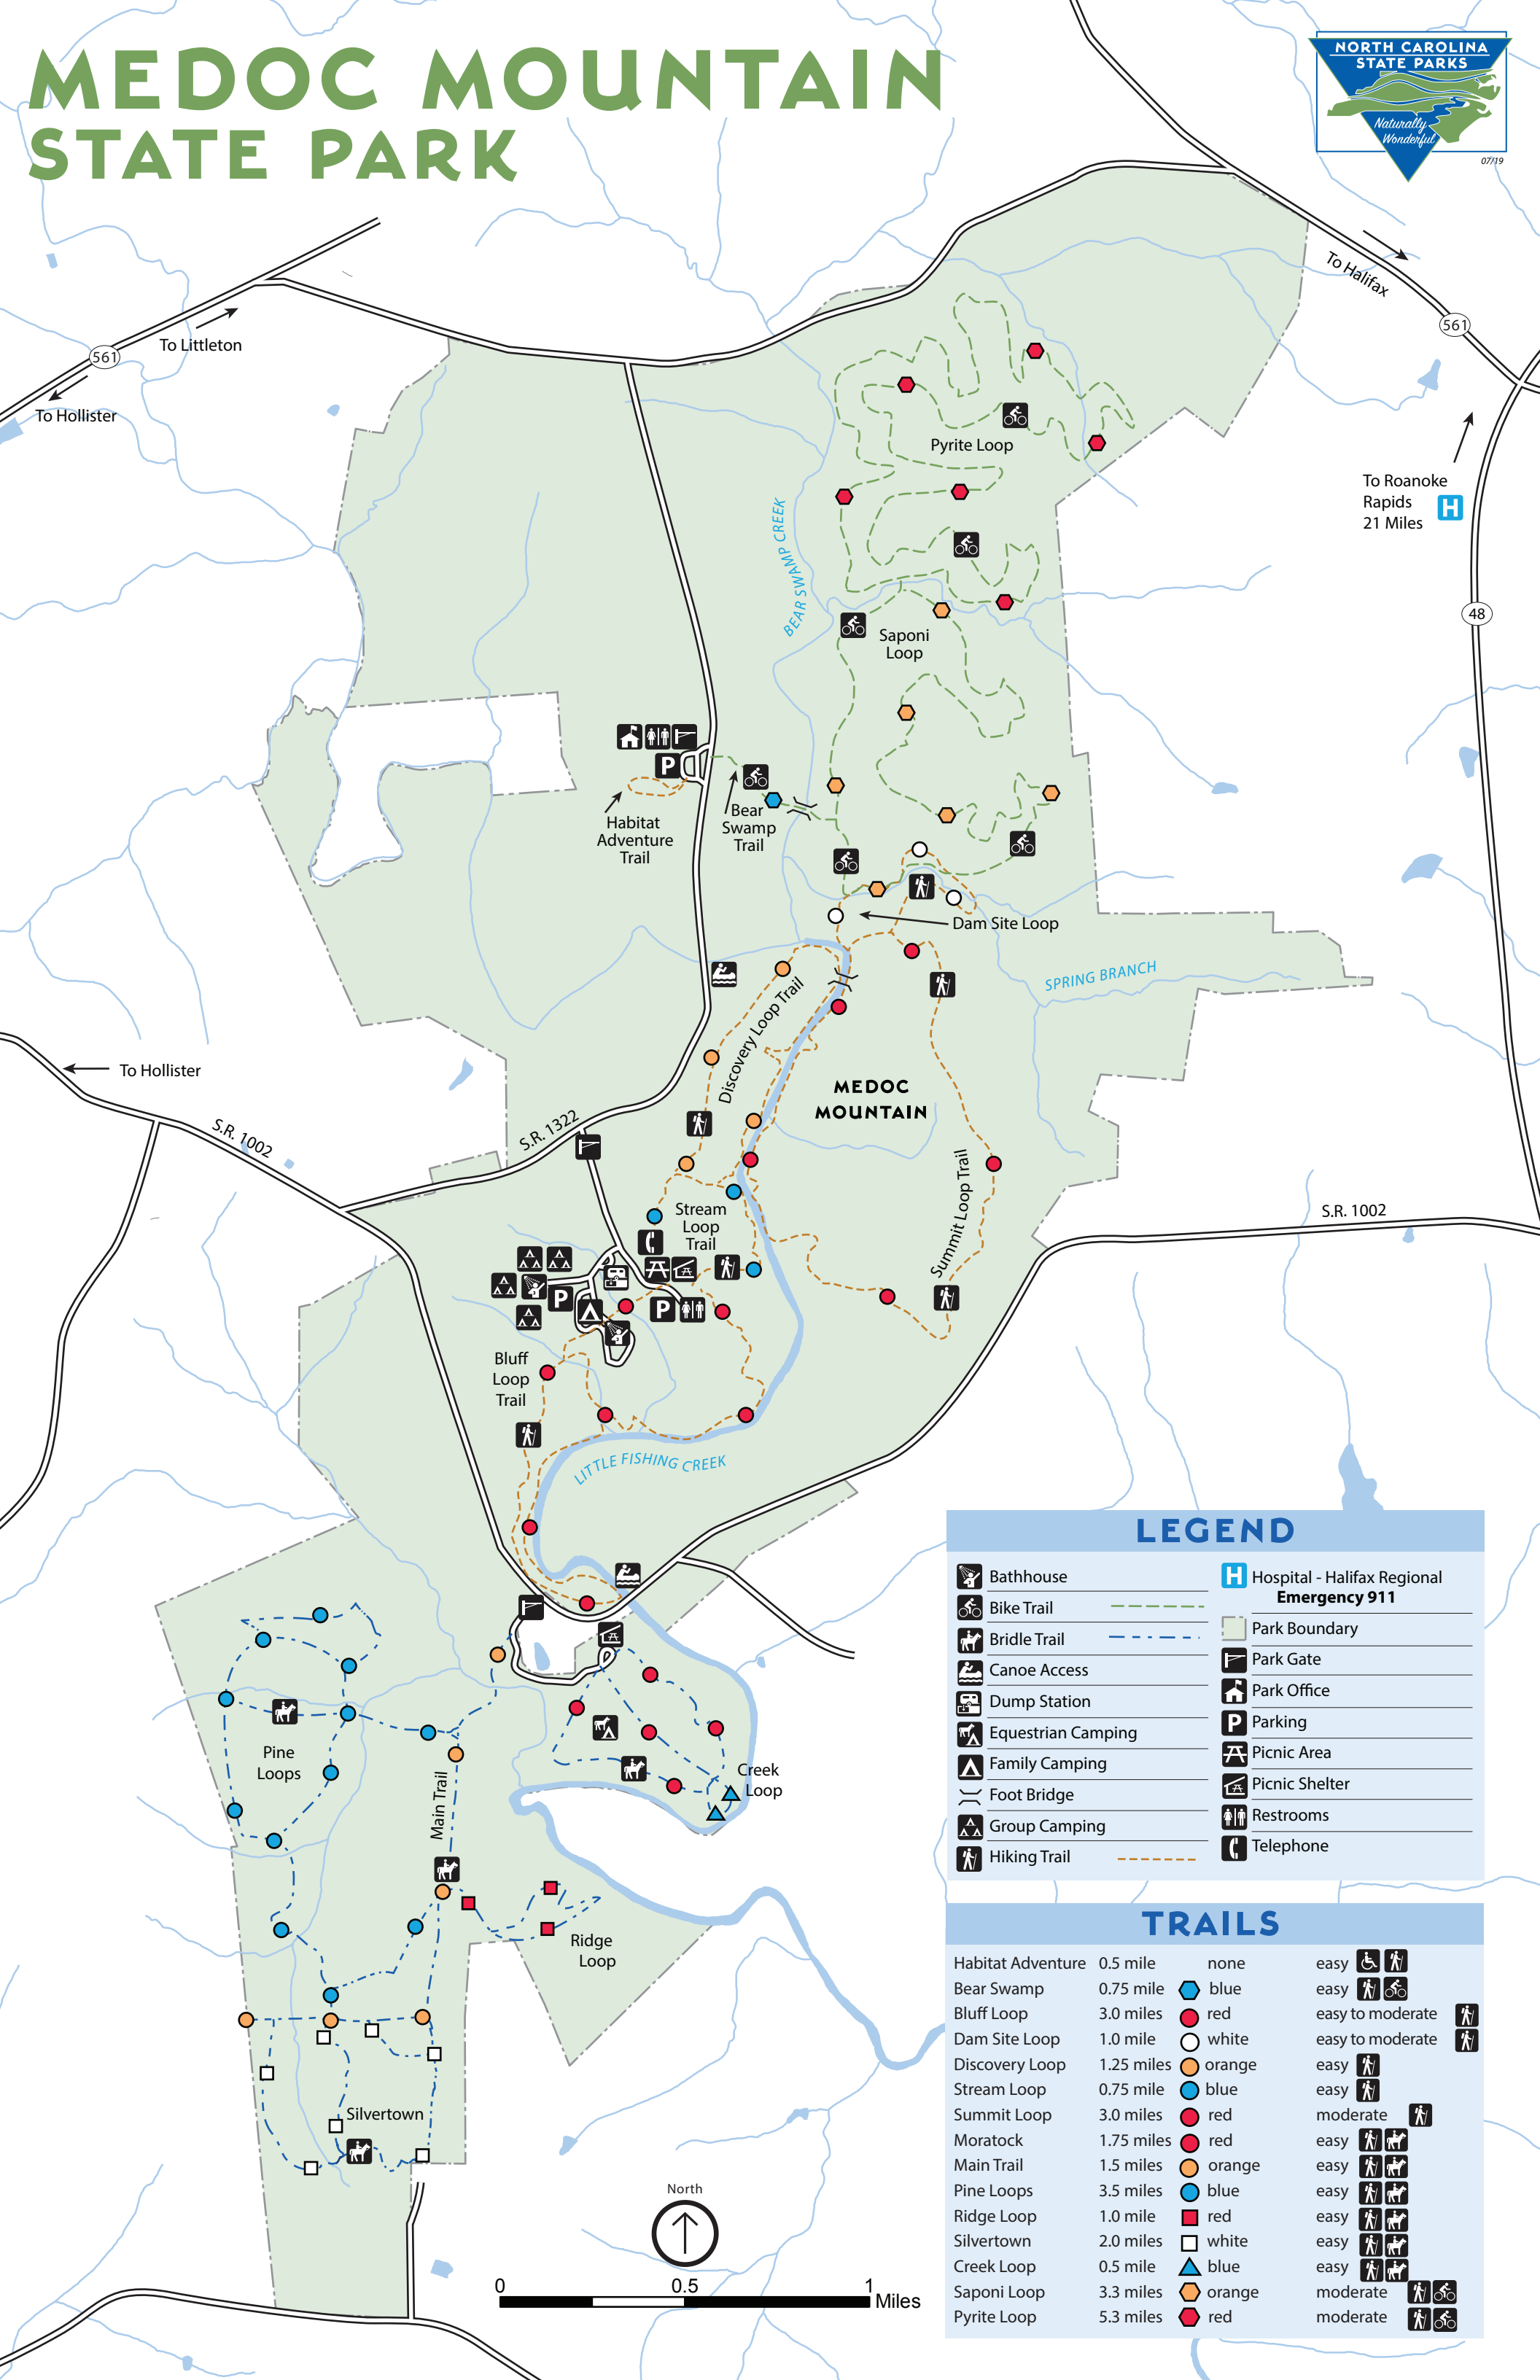

MEDOC MOUNTAIN STATE PARK

LEGEND

	Bathhouse		Hospital - Halifax Regional Emergency 911
	Bike Trail		Park Boundary
	Bridle Trail		Park Gate
	Canoe Access		Park Office
	Dump Station		Parking
	Equestrian Camping		Picnic Area
	Family Camping		Picnic Shelter
	Foot Bridge		Restrooms
	Group Camping		Telephone
	Hiking Trail		

TRAILS

Habitat Adventure	0.5 mile	none	easy
Bear Swamp	0.75 mile	blue	easy
Bluff Loop	3.0 miles	red	easy to moderate
Dam Site Loop	1.0 mile	white	easy to moderate
Discovery Loop	1.25 miles	orange	easy
Stream Loop	0.75 mile	blue	easy
Summit Loop	3.0 miles	red	moderate
Moratock	1.75 miles	red	easy
Main Trail	1.5 miles	orange	easy
Pine Loops	3.5 miles	blue	easy
Ridge Loop	1.0 mile	red	easy
Silvertown	2.0 miles	white	easy
Creek Loop	0.5 mile	blue	easy
Saponi Loop	3.3 miles	orange	moderate
Pyrite Loop	5.3 miles	red	moderate