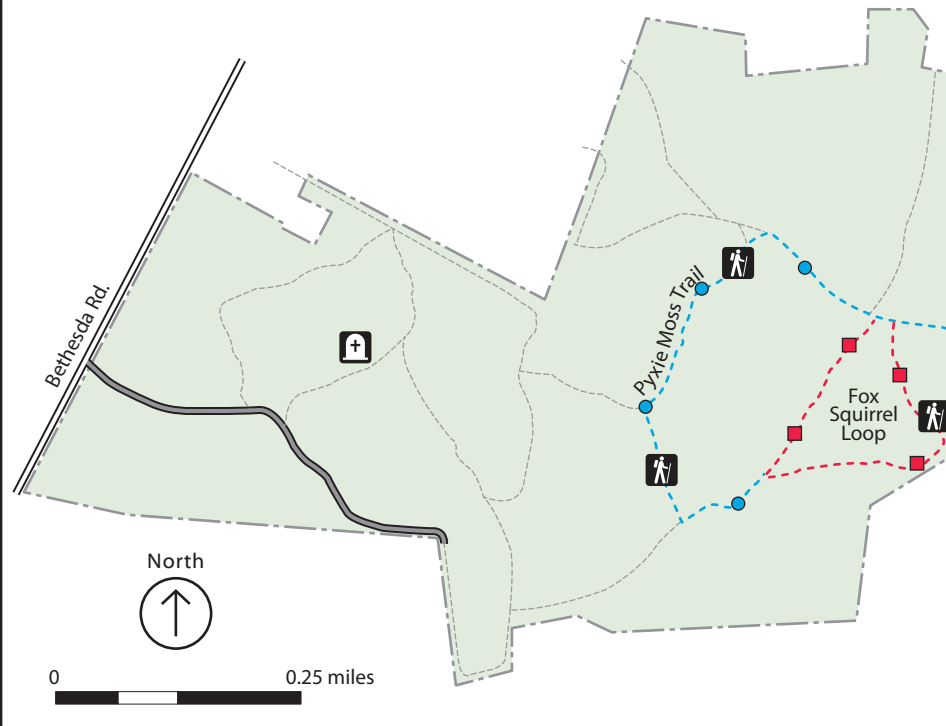

BOYD TRACT

LEGEND

- Cemetery
- Equestrian Trail
- Hiking Trail
- Hospital - Moore Regional Hospital
910-715-1000 **Emergency 911**
- Meadow
- Park Boundary
- Parking Area
- Point of Interest
- Roads -
 - Paved
 - Service Road
 - Private Road

TRAILS

- Boyd**
 - Round Timber Trail 1.0 miles easy ● orange
- Paint Hill**
 - Pyxie Moss Trail 0.8 miles easy ● blue
 - Fox Squirrel Loop 0.5 miles easy ■ red

PAINT HILL TRACT

Many of the service roads on the Paint Hill tract lead onto private property. Please be mindful of this while hiking.