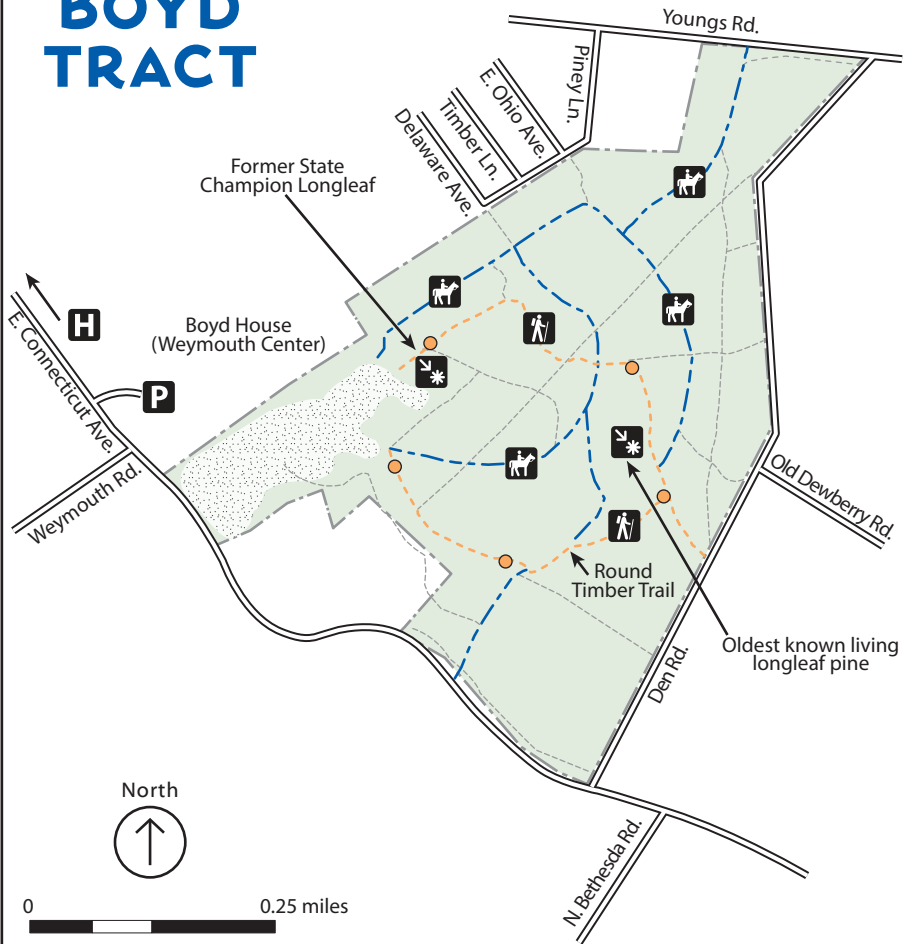

BOYD TRACT

LEGEND

- Cemetery
- Equestrian Trail
- Hiking Trail
- Hospital - Moore Regional Hospital
910-715-1000 **Emergency 911**
- Meadow
- Park Boundary
- Parking Area
- Point of Interest
- Roads -
 - Paved
 - Service Road
 - Private Road

TRAILS

- Boyd**
 - Round Timber Trail 1.0 miles easy ● orange
- Paint Hill**
 - Pyxie Moss Trail 0.8 miles easy ● blue
 - Fox Squirrel Loop 0.5 miles easy ■ red

PAINT HILL TRACT

Many of the service roads on the Paint Hill tract lead onto private property. Please be mindful of this while hiking.