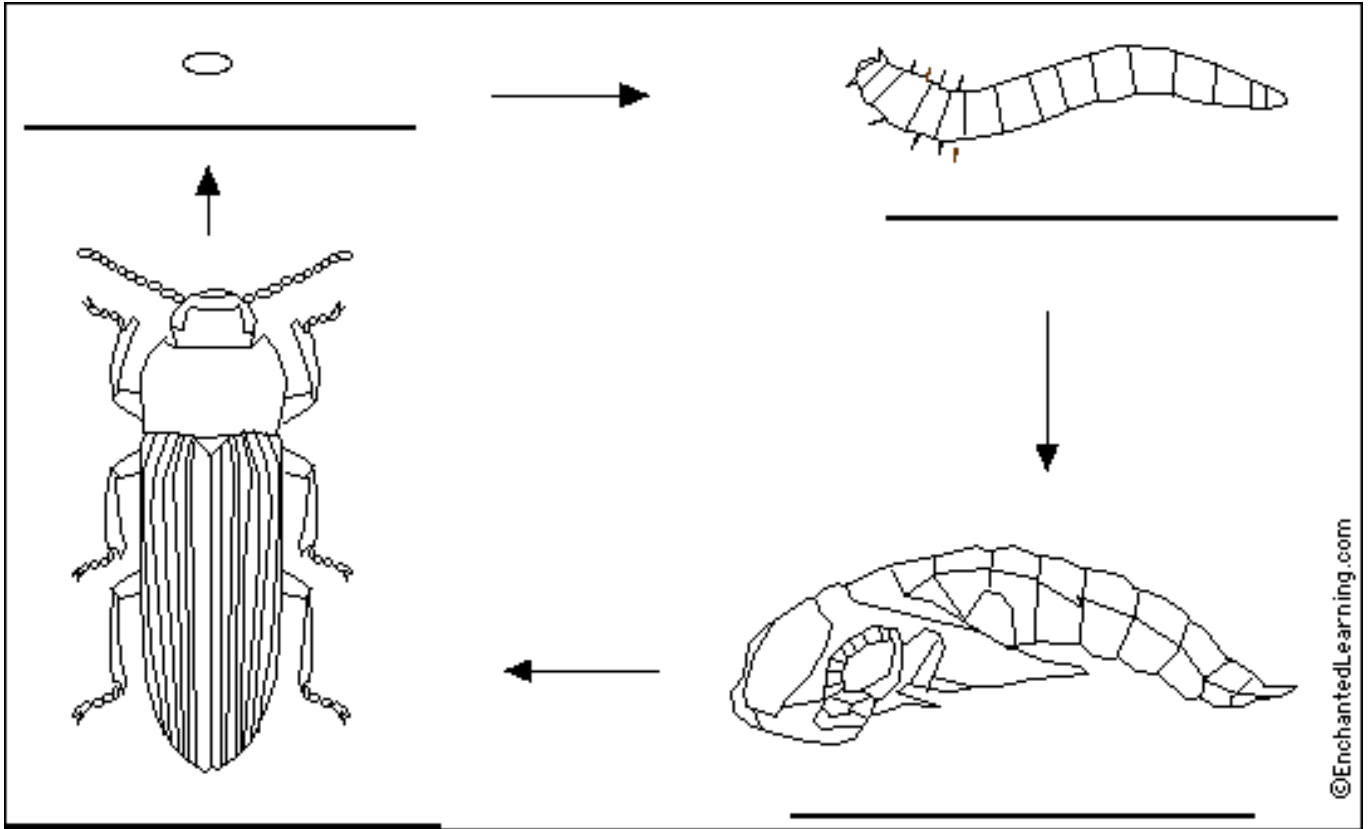

# BEETLE LIFE CYCLE COLORING AND LABEL SHEET

Read the definitions, then label the life cycle of the mealworm/darkling beetle anatomy diagram below.

## Definitions

**ADULT** - The adult is the dark brown darkling beetle. The female lays many, many eggs on the host food.

**EGG** - White, oval-shaped eggs will hatch into the worm-like larva.

**LARVA (mealworm)** - The tan/brown larva looks like a worm, but has six legs and two antennae. It will molt many times as it grows.

**PUPA** - The white/cream pupa has a large head and a pointed tail. The adult will emerge from the pupa.