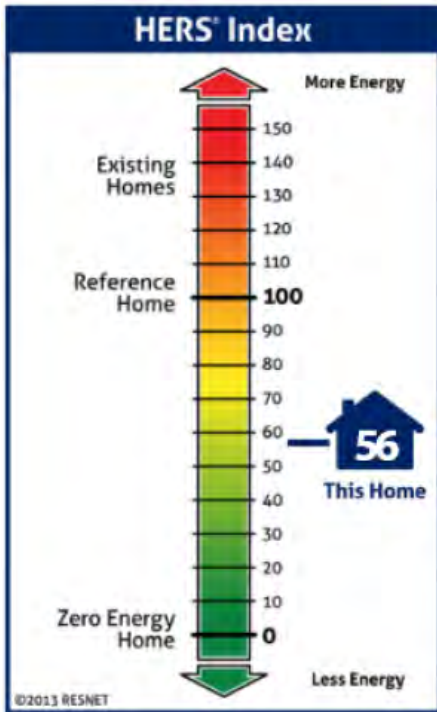

CAMERON II

SQUARE FOOTAGE: 1,322 Square Feet

BEDROOMS: 3

BATHROOMS: 2

WIDTH: 30'

DEPTH: 55'

This single-story bungalow style home of 1,322 square feet features a dramatic large open vaulted living and dining room area that is open to a spacious rear kitchen with an attached laundry closet. This home offers a private master bedroom suite and includes 3 bedrooms and 2 full bathrooms. The historically inspired exterior offers a double gabled roof, projecting front bay, covered front porch and rear deck.

HERS® Index Score:

56

Your home's HERS score is a relative performance score. The lower the number, the more energy efficient the home. To learn more, visit www.hersindex.com

Annual Savings

\$947

*Relative to an average U.S. home

YOUR HOME'S ESTIMATED ENERGY USE:

	USE [MBtu]	ANNUAL COST
HEATING:	5.6	\$163
COOLING:	2.8	\$86
HOT WATER:	5.6	\$167
LIGHTS/APPLIANCES:	13.4	\$399
SERVICE CHARGES:		\$185
GENERATION (E.G. SOLAR):	0.0	\$0
TOTAL:	27.5	\$1,000