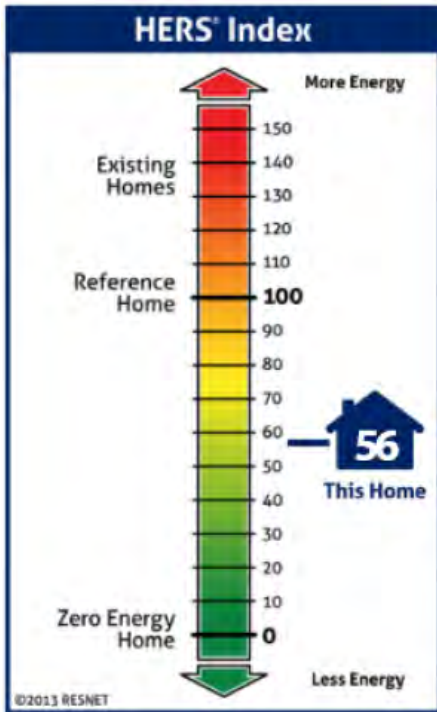

HERS® Index Score:

56

Your home's HERS score is a relative performance score. The lower the number, the more energy efficient the home. To learn more, visit www.hersindex.com

Annual Savings

$863

*Relative to an average U.S. home

YOUR HOME'S ESTIMATED ENERGY USE:

	USE [MBtu]	ANNUAL COST
HEATING:	4.5	$133
COOLING:	2.5	$76
HOT WATER:	5.7	$168
LIGHTS/APPLIANCES:	12.5	$371
SERVICE CHARGES:		$185
GENERATION (E.G. SOLAR):	0.0	$0
TOTAL:	25.3	$935