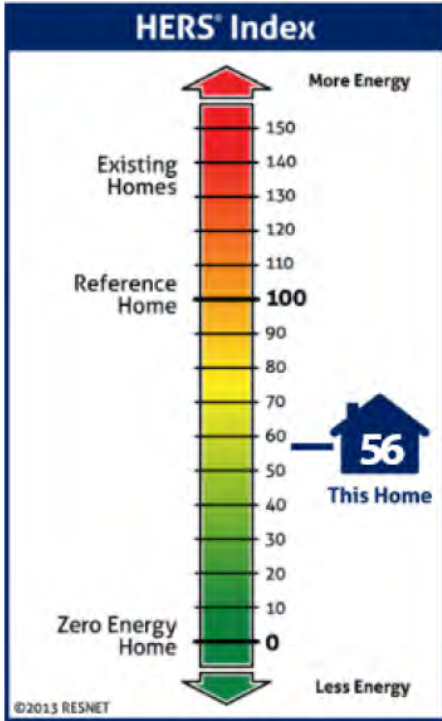

HINSDALE

SQUARE FOOTAGE: 944 Square Feet

BEDROOMS: 2

BATHROOMS: 1

WIDTH: 24'

DEPTH: 46.5'

This single-story bungalow style home of 944 square feet features a spacious kitchen with a breakfast bar pass through that opens to a large living and dining area. The home includes 2 bedrooms, 1 full bathroom, side by side laundry closet and ample storage space. The historically inspired exterior includes a large front porch and optional exterior storage room.

HERS® Index Score:

56

Your home's HERS score is a relative performance score. The lower the number, the more energy efficient the home. To learn more, visit www.hersindex.com

Annual Savings

\$772

*Relative to an average U.S. home

YOUR HOME'S ESTIMATED ENERGY USE:

	USE [MBtu]	ANNUAL COST
HEATING:	3.9	\$115
COOLING:	2.2	\$67
HOT WATER:	4.5	\$134
LIGHTS/APPLIANCES:	11.2	\$334
SERVICE CHARGES:		\$185
GENERATION (E.G. SOLAR):	0.0	\$0
TOTAL:	21.9	\$836