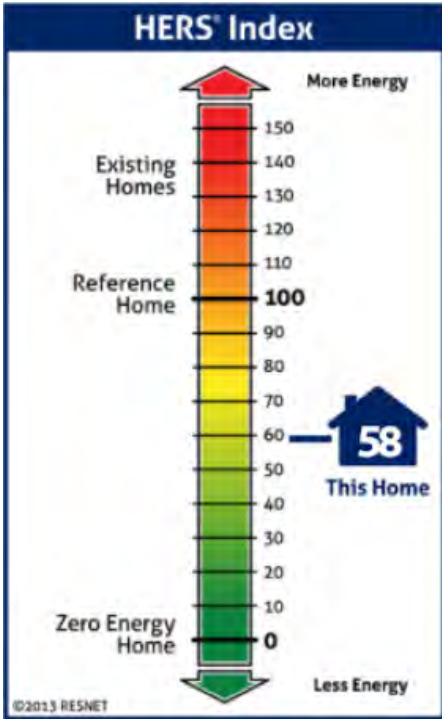

HINSDALE RANCH

SQUARE FOOTAGE: 944 Square Feet

BEDROOMS: 2

BATHROOMS: 1

WIDTH: 39.5'

DEPTH: 31'

This single-story ranch style home of 944 square feet features a spacious kitchen with a breakfast bar pass through that opens to a large living and dining area. The home includes 2 bedrooms, 1 full bathroom, side by side laundry closet and ample storage space. The historically inspired exterior includes a large front porch and optional exterior storage room

HERS® Index Score:

58

Your home's HERS score is a relative performance score. The lower the number, the more energy efficient the home. To learn more, visit www.hersindex.com

Annual Savings

\$761

*Relative to an average U.S. home

YOUR HOME'S ESTIMATED ENERGY USE:

	USE [MBtu]	ANNUAL COST
HEATING:	4.1	\$119
COOLING:	2.5	\$75
HOT WATER:	4.5	\$134
LIGHTS/APPLIANCES:	11.2	\$334
SERVICE CHARGES:		\$185
GENERATION (E.G. SOLAR):	0.0	\$0
TOTAL:	22.3	\$847