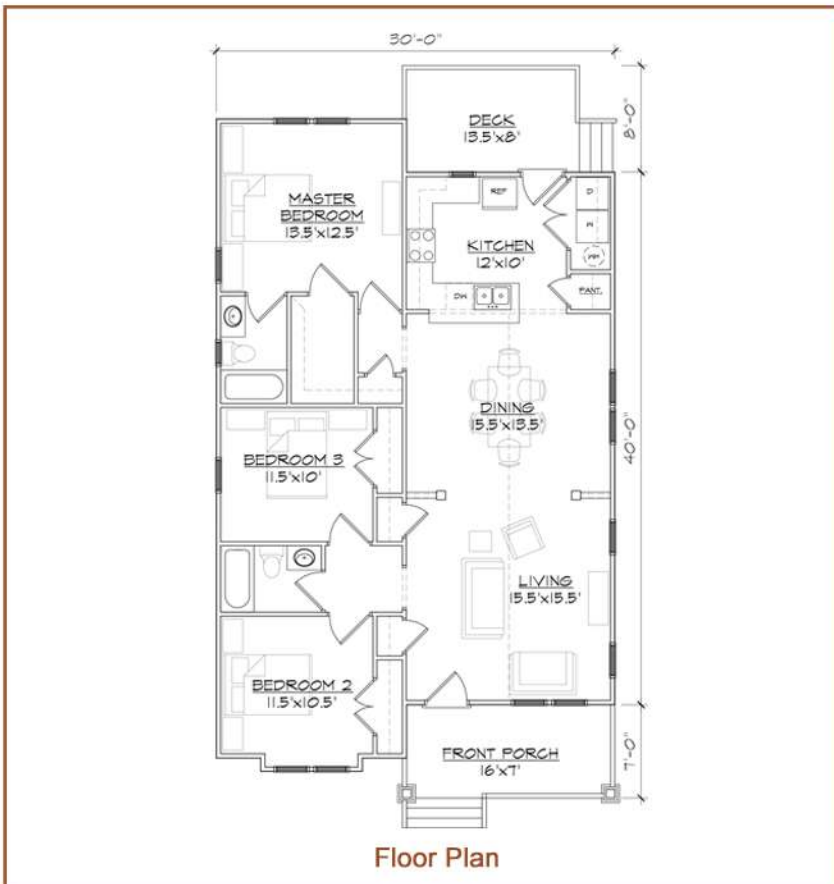

TightLines Designs

creating great places to live

Cameron II

This single story bungalow style home of 1322 square feet features a dramatic large open vaulted living and dining room area that is open to a spacious rear kitchen with an attached laundry closet. The home offers a private master bedroom suite and includes a total of three bedrooms and two full bathrooms. The historically inspired exterior offers a double gabled roof, projecting front bay, and front porch and rear deck.

square footage	1322 sq ft
bedrooms	3
bathrooms	2
width	30'0"
depth	55'0"
roof pitch	6/12

Cameron II

FRONT ELEVATION

RIGHT ELEVATION

LEFT ELEVATION

REAR ELEVATION