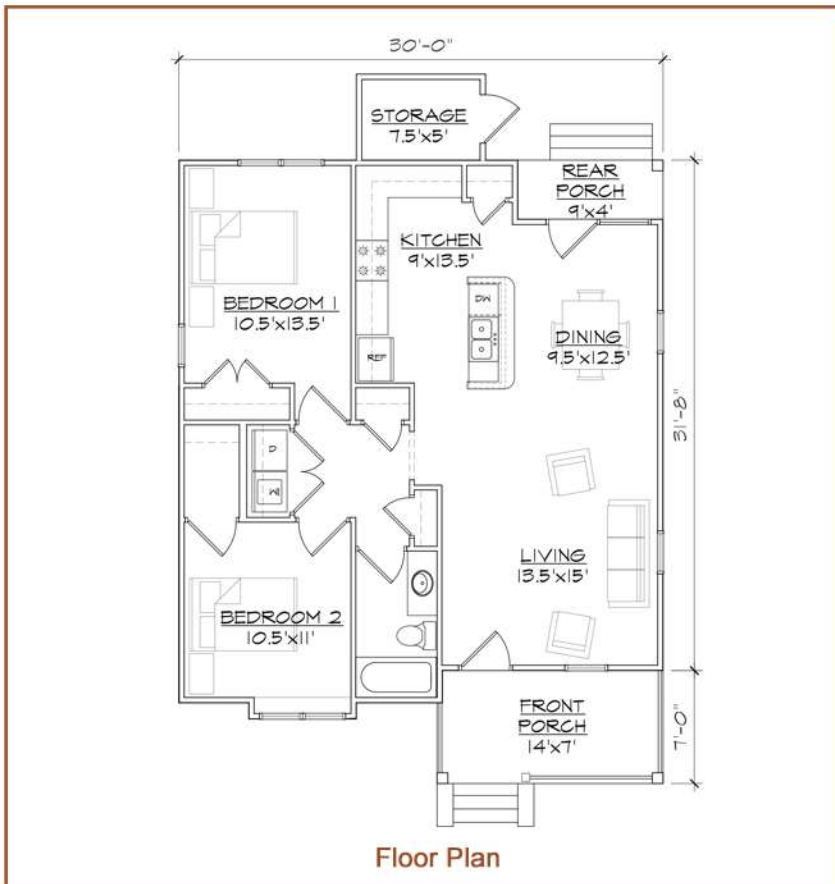

TightLines Designs

creating great places to live

Carson Two Bedroom

This single story bungalow style home of 956 square feet features a spacious kitchen with an island and bar top that opens up to the large living and dining areas. The home includes a total of two bedrooms, one full bathroom, side-by-side laundry closet and ample storage space. The historically inspired exterior includes a double gabled roof, projecting front bay, covered front and rear porches and optional exterior storage room.

square footage	956 sq ft
bedrooms	2
bathrooms	1
width	30'0"
depth	38'8"
roof pitch	8/12

Carson Two Bedroom

FRONT ELEVATION

RIGHT ELEVATION

LEFT ELEVATION

REAR ELEVATION