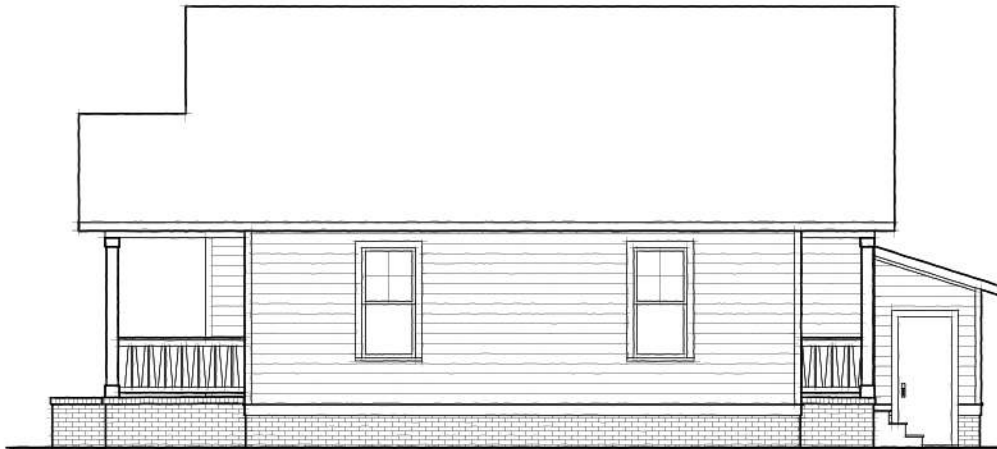

TightLines Designs

creating great places to live

Carson Two Bedroom

This single story bungalow style home of 956 square feet features a spacious kitchen with an island and bar top that opens up to the large living and dining areas. The home includes a total of two bedrooms, one full bathroom, side-by-side laundry closet and ample storage space. The historically inspired exterior includes a double gabled roof, projecting front bay, covered front and rear porches and optional exterior storage room.

square footage	956 sq ft
bedrooms	2
bathrooms	1
width	30'0"
depth	38'8"
roof pitch	8/12

Carson Two Bedroom

FRONT ELEVATION

RIGHT ELEVATION

LEFT ELEVATION

REAR ELEVATION