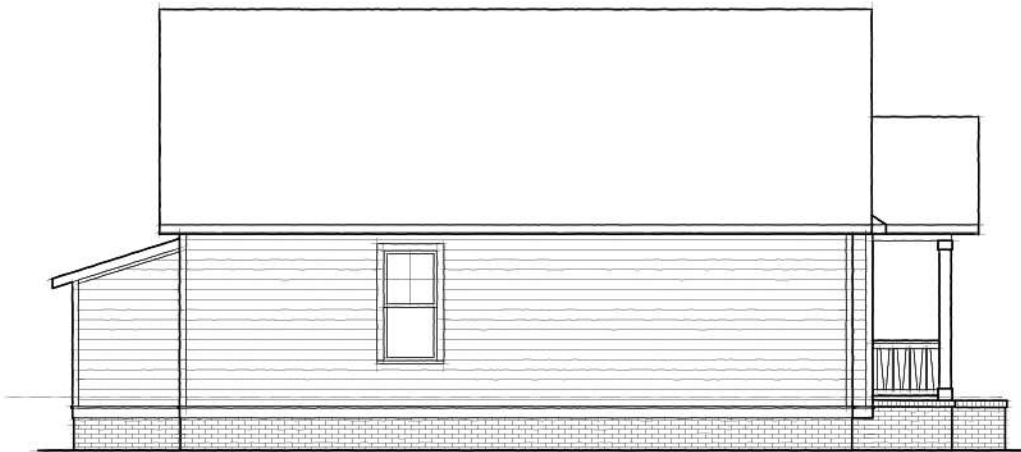

TightLines Designs

creating great places to live

Carson Two Bedroom

This single story bungalow style home of 956 square feet features a spacious kitchen with an island and bar top that opens up to the large living and dining areas. The home includes a total of two bedrooms, one full bathroom, side-by-side laundry closet and ample storage space. The historically inspired exterior includes a double gabled roof, projecting front bay, covered front and rear porches and optional exterior storage room.

square footage	956 sq ft
bedrooms	2
bathrooms	1
width	30'0"
depth	38'8"
roof pitch	8/12

Carson Two Bedroom

FRONT ELEVATION

RIGHT ELEVATION

LEFT ELEVATION

REAR ELEVATION