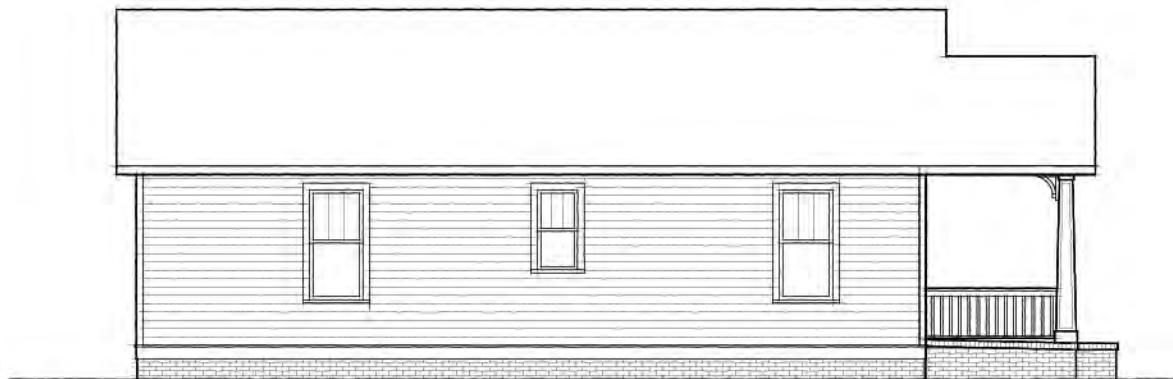

Hinsdale Two Bedroom

This single story bungalow style home of 944 square feet features a spacious kitchen with breakfast bar pass-through that opens to the large living and dining area. The home includes a total of two bedrooms, one full bathroom, side-by-side laundry closet and ample storage space. The historically inspired exterior includes a large front porch and optional exterior storage room.

| | |
|--------------------------|-----------|
| square footage | 944 sq ft |
| bedrooms | 2 |
| bathrooms | 1 |
| width | 24'0" |
| depth | 46'4" |
| roof pitch | 7/12 |

Hinsdale Two Bedroom

FRONT ELEVATION

RIGHT ELEVATION

LEFT ELEVATION

REAR ELEVATION