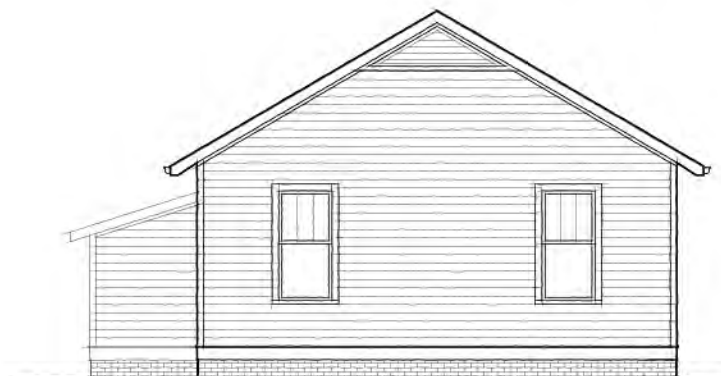

Hinsdale Two Bedroom

This single story bungalow style home of 944 square feet features a spacious kitchen with breakfast bar pass-through that opens to the large living and dining area. The home includes a total of two bedrooms, one full bathroom, side-by-side laundry closet and ample storage space. The historically inspired exterior includes a large front porch and optional exterior storage room.

| | |
|--------------------------|-----------|
| square footage | 944 sq ft |
| bedrooms | 2 |
| bathrooms | 1 |
| width | 24'0" |
| depth | 46'4" |
| roof pitch | 7/12 |

Hinsdale Two Bedroom

FRONT ELEVATION

RIGHT ELEVATION

LEFT ELEVATION

REAR ELEVATION