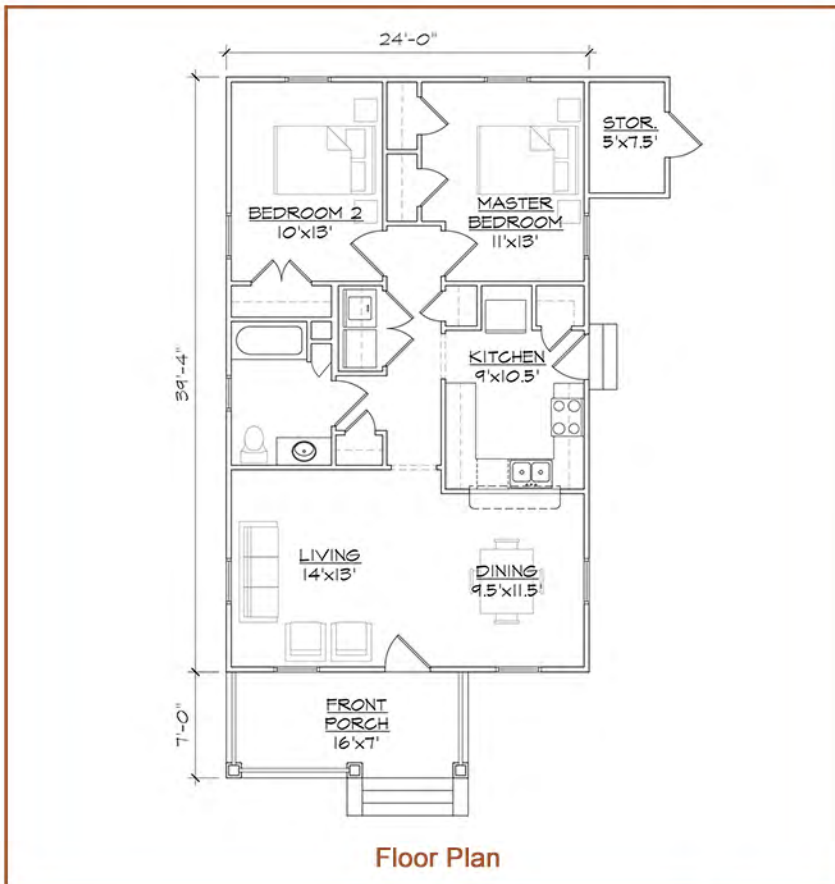

Hinsdale Two Bedroom

This single story bungalow style home of 944 square feet features a spacious kitchen with breakfast bar pass-through that opens to the large living and dining area. The home includes a total of two bedrooms, one full bathroom, side-by-side laundry closet and ample storage space. The historically inspired exterior includes a large front porch and optional exterior storage room.

| | |
|--------------------------|-----------|
| square footage | 944 sq ft |
| bedrooms | 2 |
| bathrooms | 1 |
| width | 24'0" |
| depth | 46'4" |
| roof pitch | 7/12 |

Hinsdale Two Bedroom

FRONT ELEVATION

RIGHT ELEVATION

LEFT ELEVATION

REAR ELEVATION