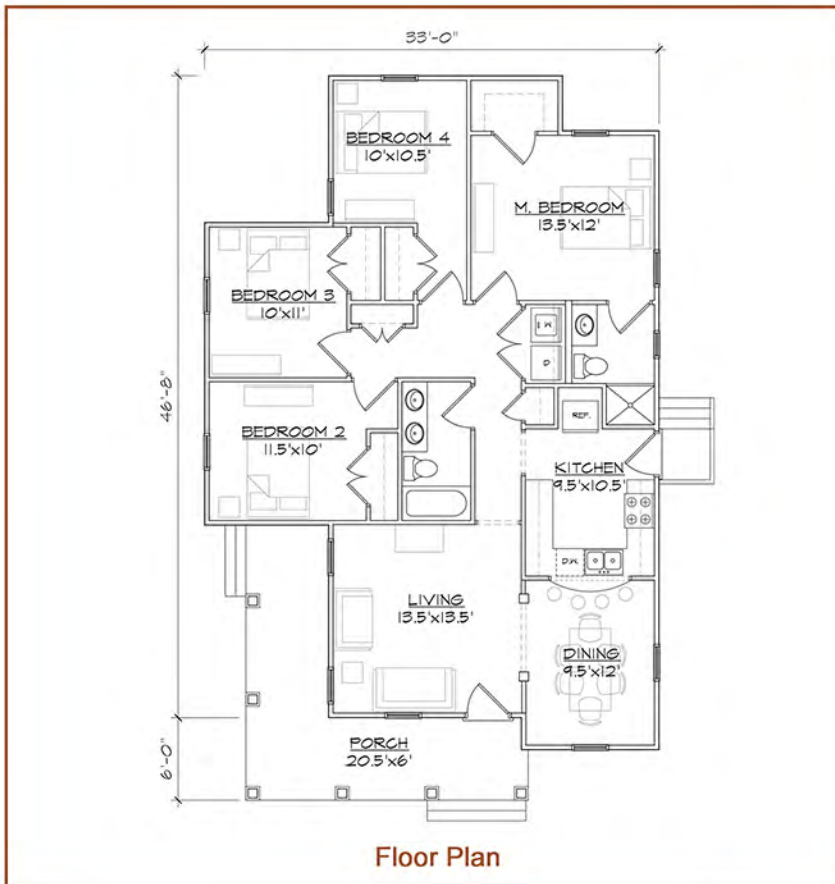

Julia II

This single story bungalow style home of 1313 square feet features a large living room and separate dining room as well as a private master bedroom suite. This home includes a total of four bedrooms, two full bathrooms, a laundry area and U-shaped kitchen with a breakfast bar that opens to the dining room. The historically inspired exterior offers a double gabled roof, and a wrap-around front porch with a side gable.

square footage.	1313 sq ft
bedrooms.	4
bathrooms.	2
width.	33'0"
depth.	52'8"
roof pitch.	9/12

Julia II

FRONT ELEVATION

RIGHT ELEVATION

LEFT ELEVATION

REAR ELEVATION